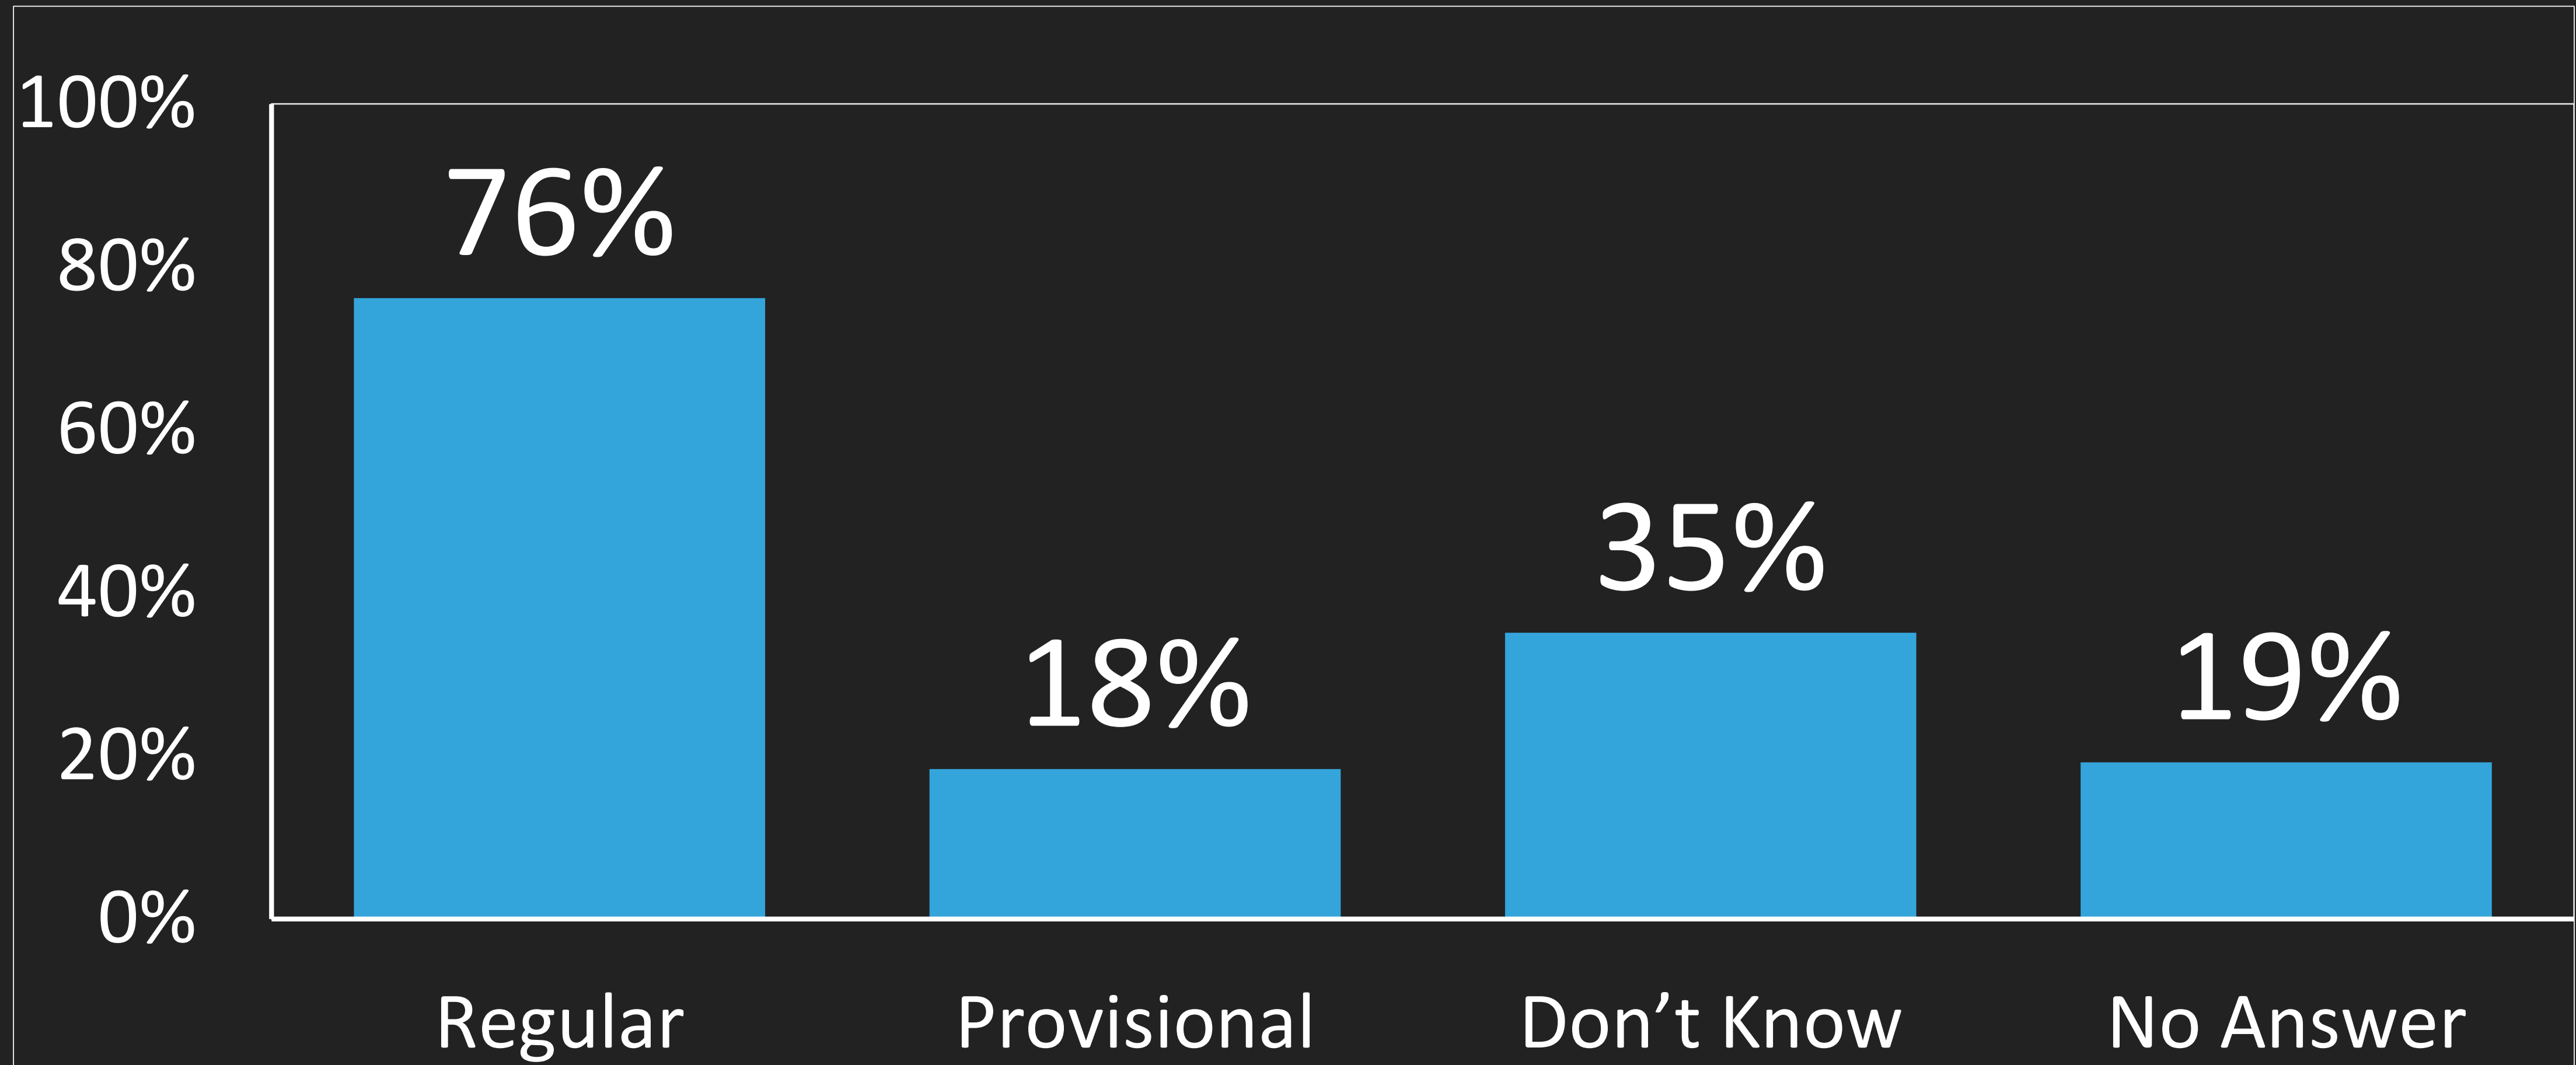

IS THIS YOUR FIRST TIME VOTING?

HOW WOULD YOU RATE YOUR VOTING EXPERIENCE?

WHEN DID YOU VOTE?

DID YOU CAST A REGULAR BALLOT OR A PROVISIONAL BALLOT?

DID YOU HAVE TO SHOW ID?

VOTING PROBLEMS

WHY DID YOU VOTE IN THIS ELECTION?