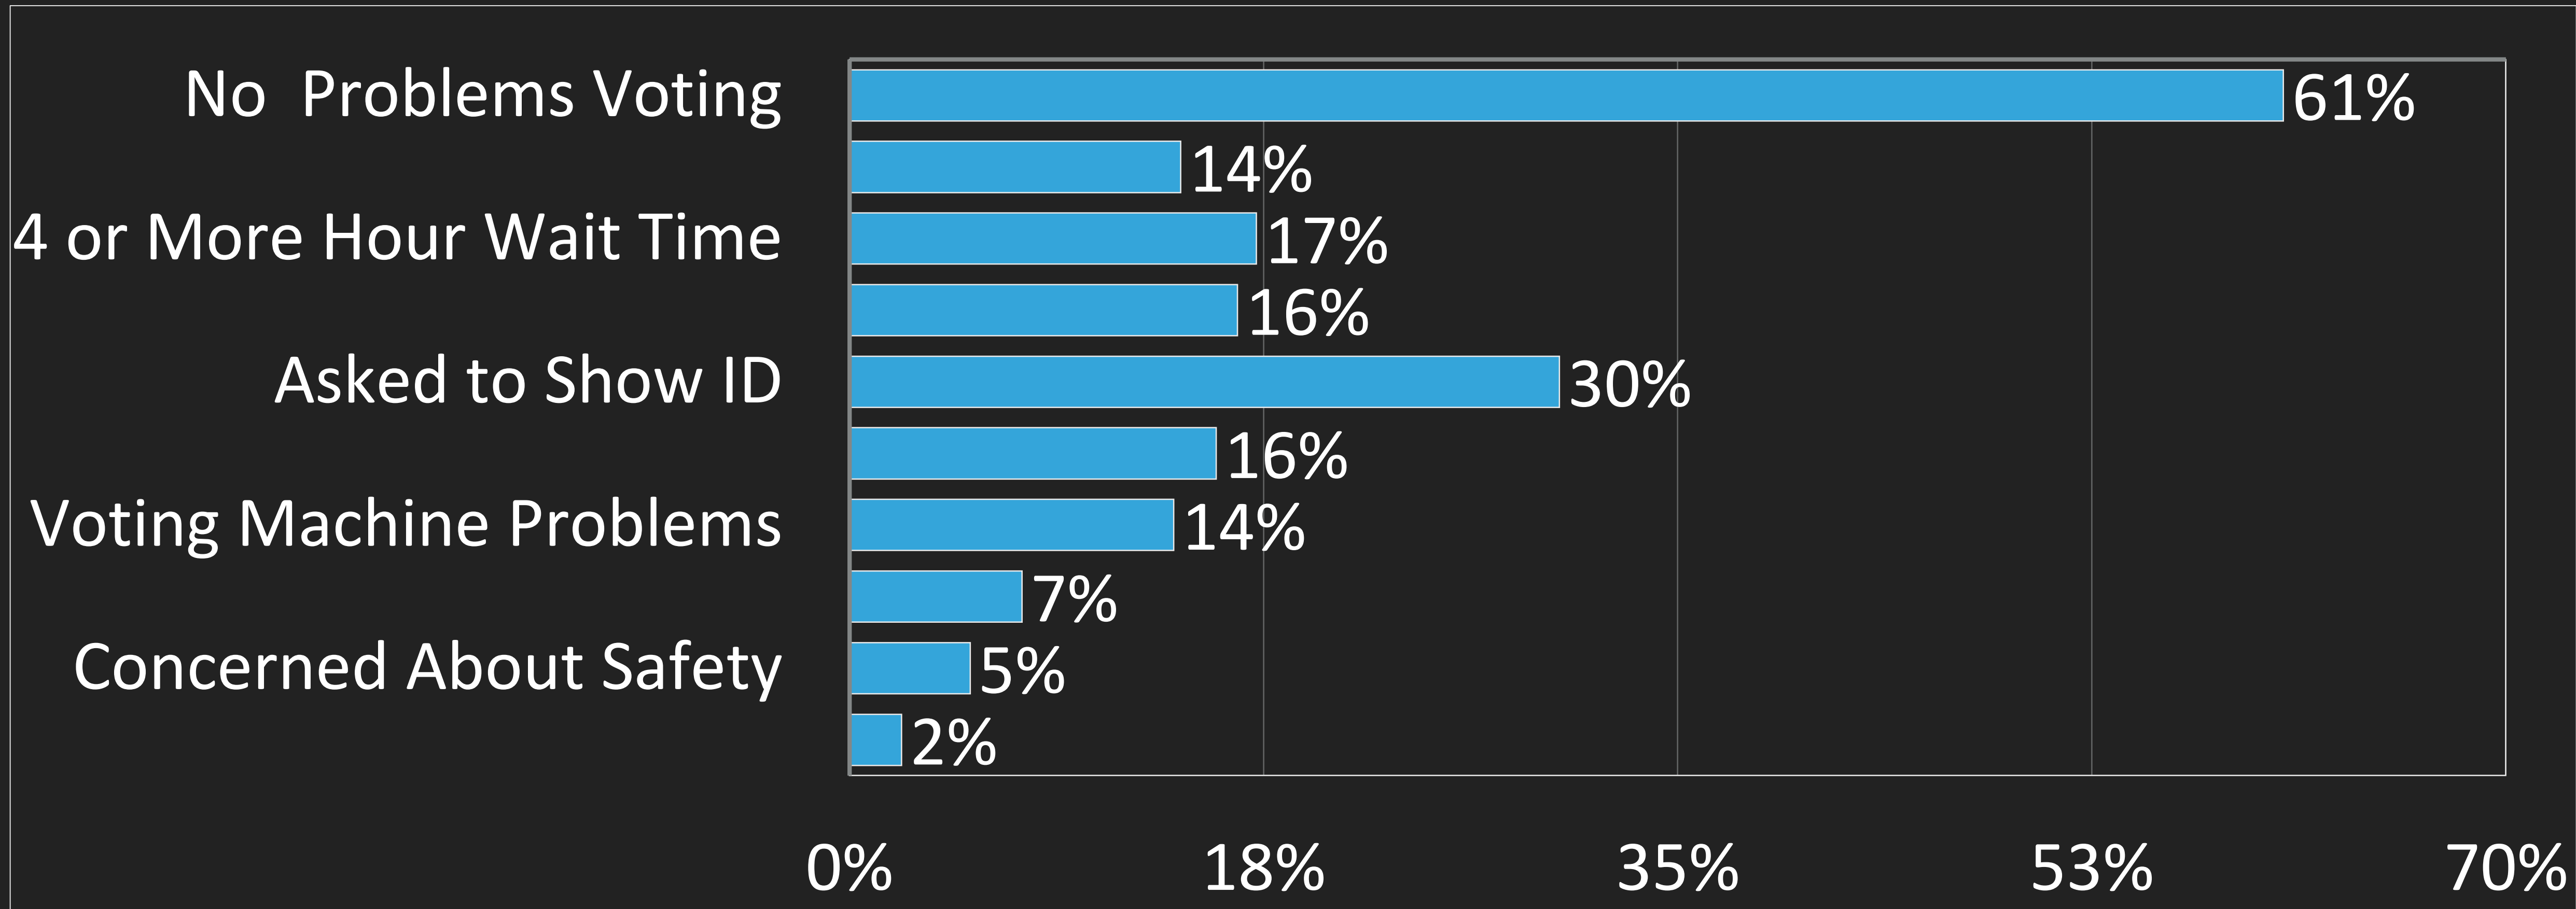

IS THIS YOUR FIRST TIME VOTING?

HOW WOULD YOU RATE YOUR VOTING EXPERIENCE?

WHEN DID YOU VOTE?

DID YOU CAST A REGULAR BALLOT OR A PROVISIONAL BALLOT?

DID YOU HAVE TO SHOW ID?

VOTING PROBLEMS

WHY DID YOU VOTE IN THIS ELECTION?

I VOTED FOR THE CONGRESSIONAL CANDIDATES WHO COMMITTED TO THE FOLLOWING ISSUES

WHAT ARE YOUR TOP 3 ISSUES? (OF 14 OPTIONS)

WHAT ISSUES ARE THREATENING YOU OR YOUR FAMILY?

GENDER

AGE

EDUCATION

INCOME

EMPLOYMENT