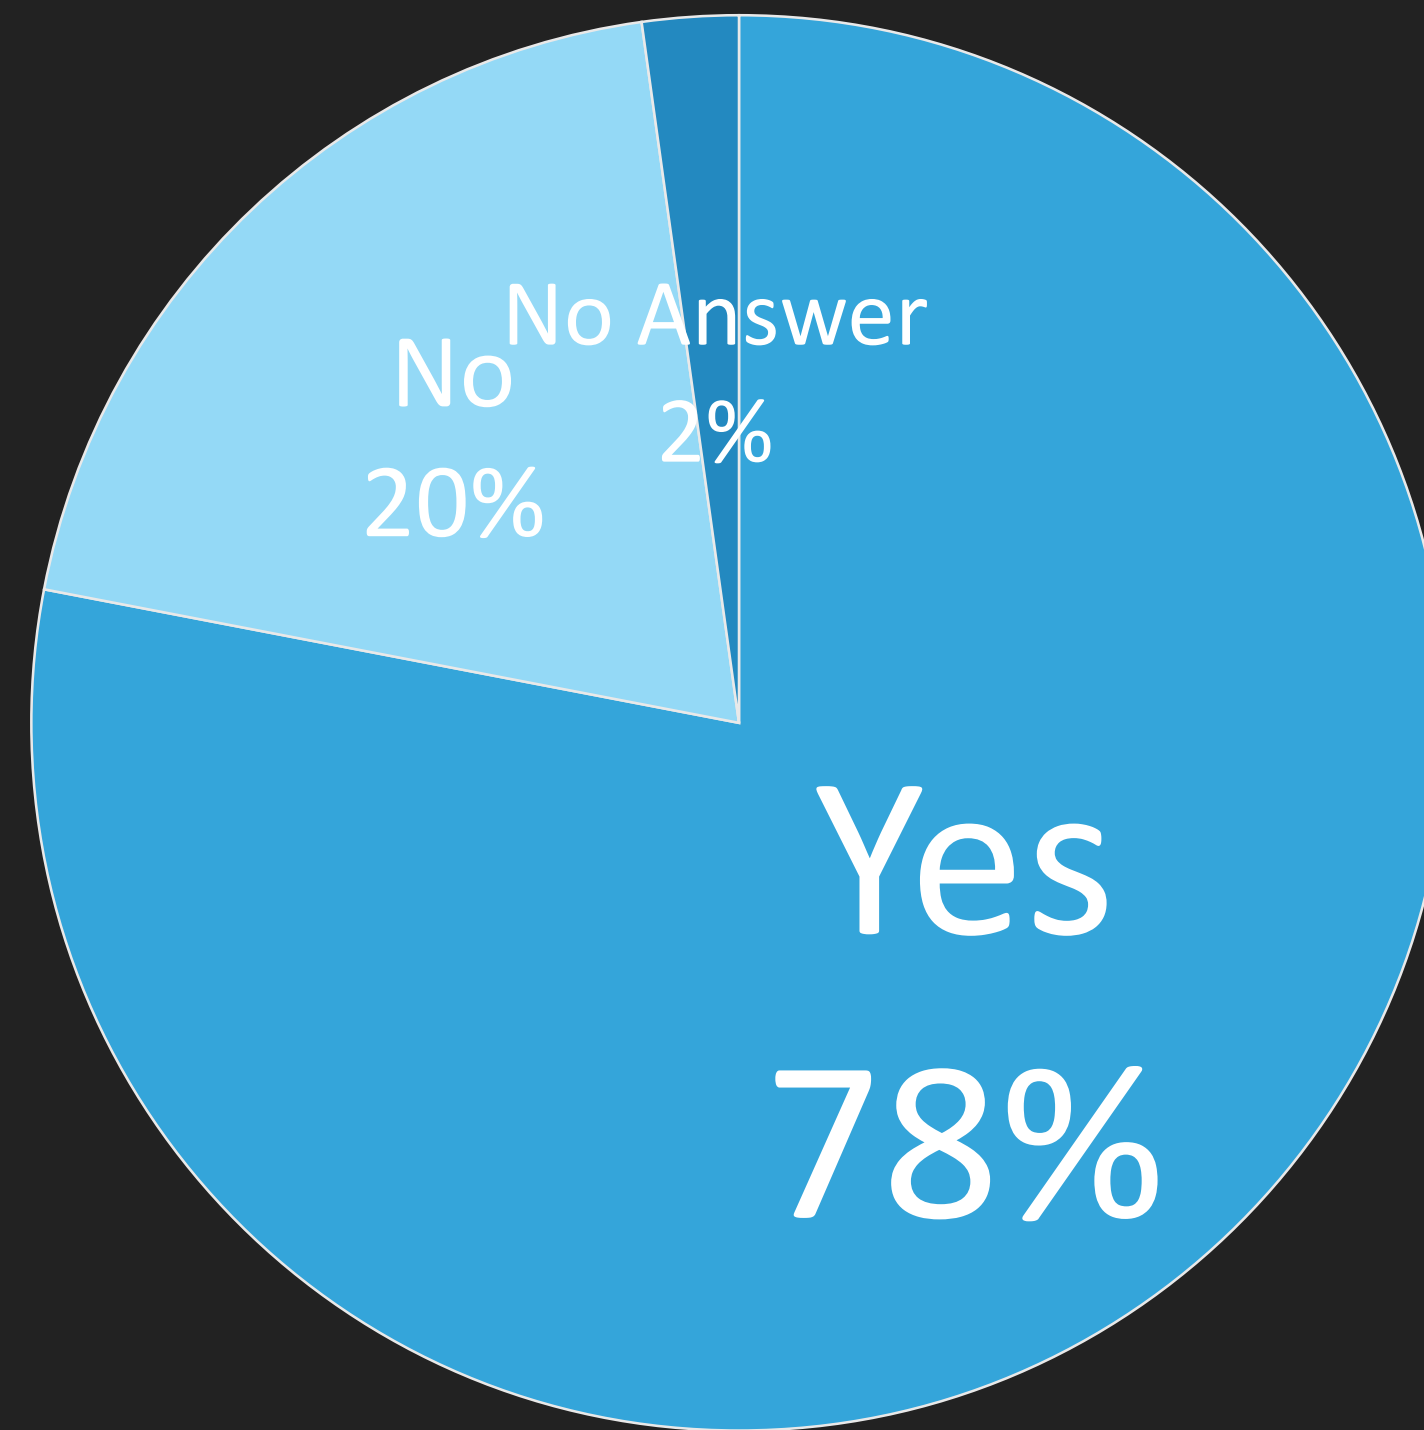

IS THIS YOUR FIRST TIME VOTING?

HOW WOULD YOU RATE YOUR VOTING EXPERIENCE?

WHEN DID YOU VOTE?

DID YOU CAST A REGULAR BALLOT OR A PROVISIONAL BALLOT?

DID YOU HAVE TO SHOW ID?

VOTING PROBLEMS

WHY DID YOU VOTE IN THIS ELECTION?

I VOTED FOR THE CONGRESSIONAL CANDIDATES WHO COMMITTED TO THE FOLLOWING ISSUES

WHAT ARE YOUR TOP 3 ISSUES? (OF 14 OPTIONS)

WHAT ISSUES ARE THREATENING YOU OR YOUR FAMILY?

GENDER

AGE

EDUCATION

INCOME

EMPLOYMENT