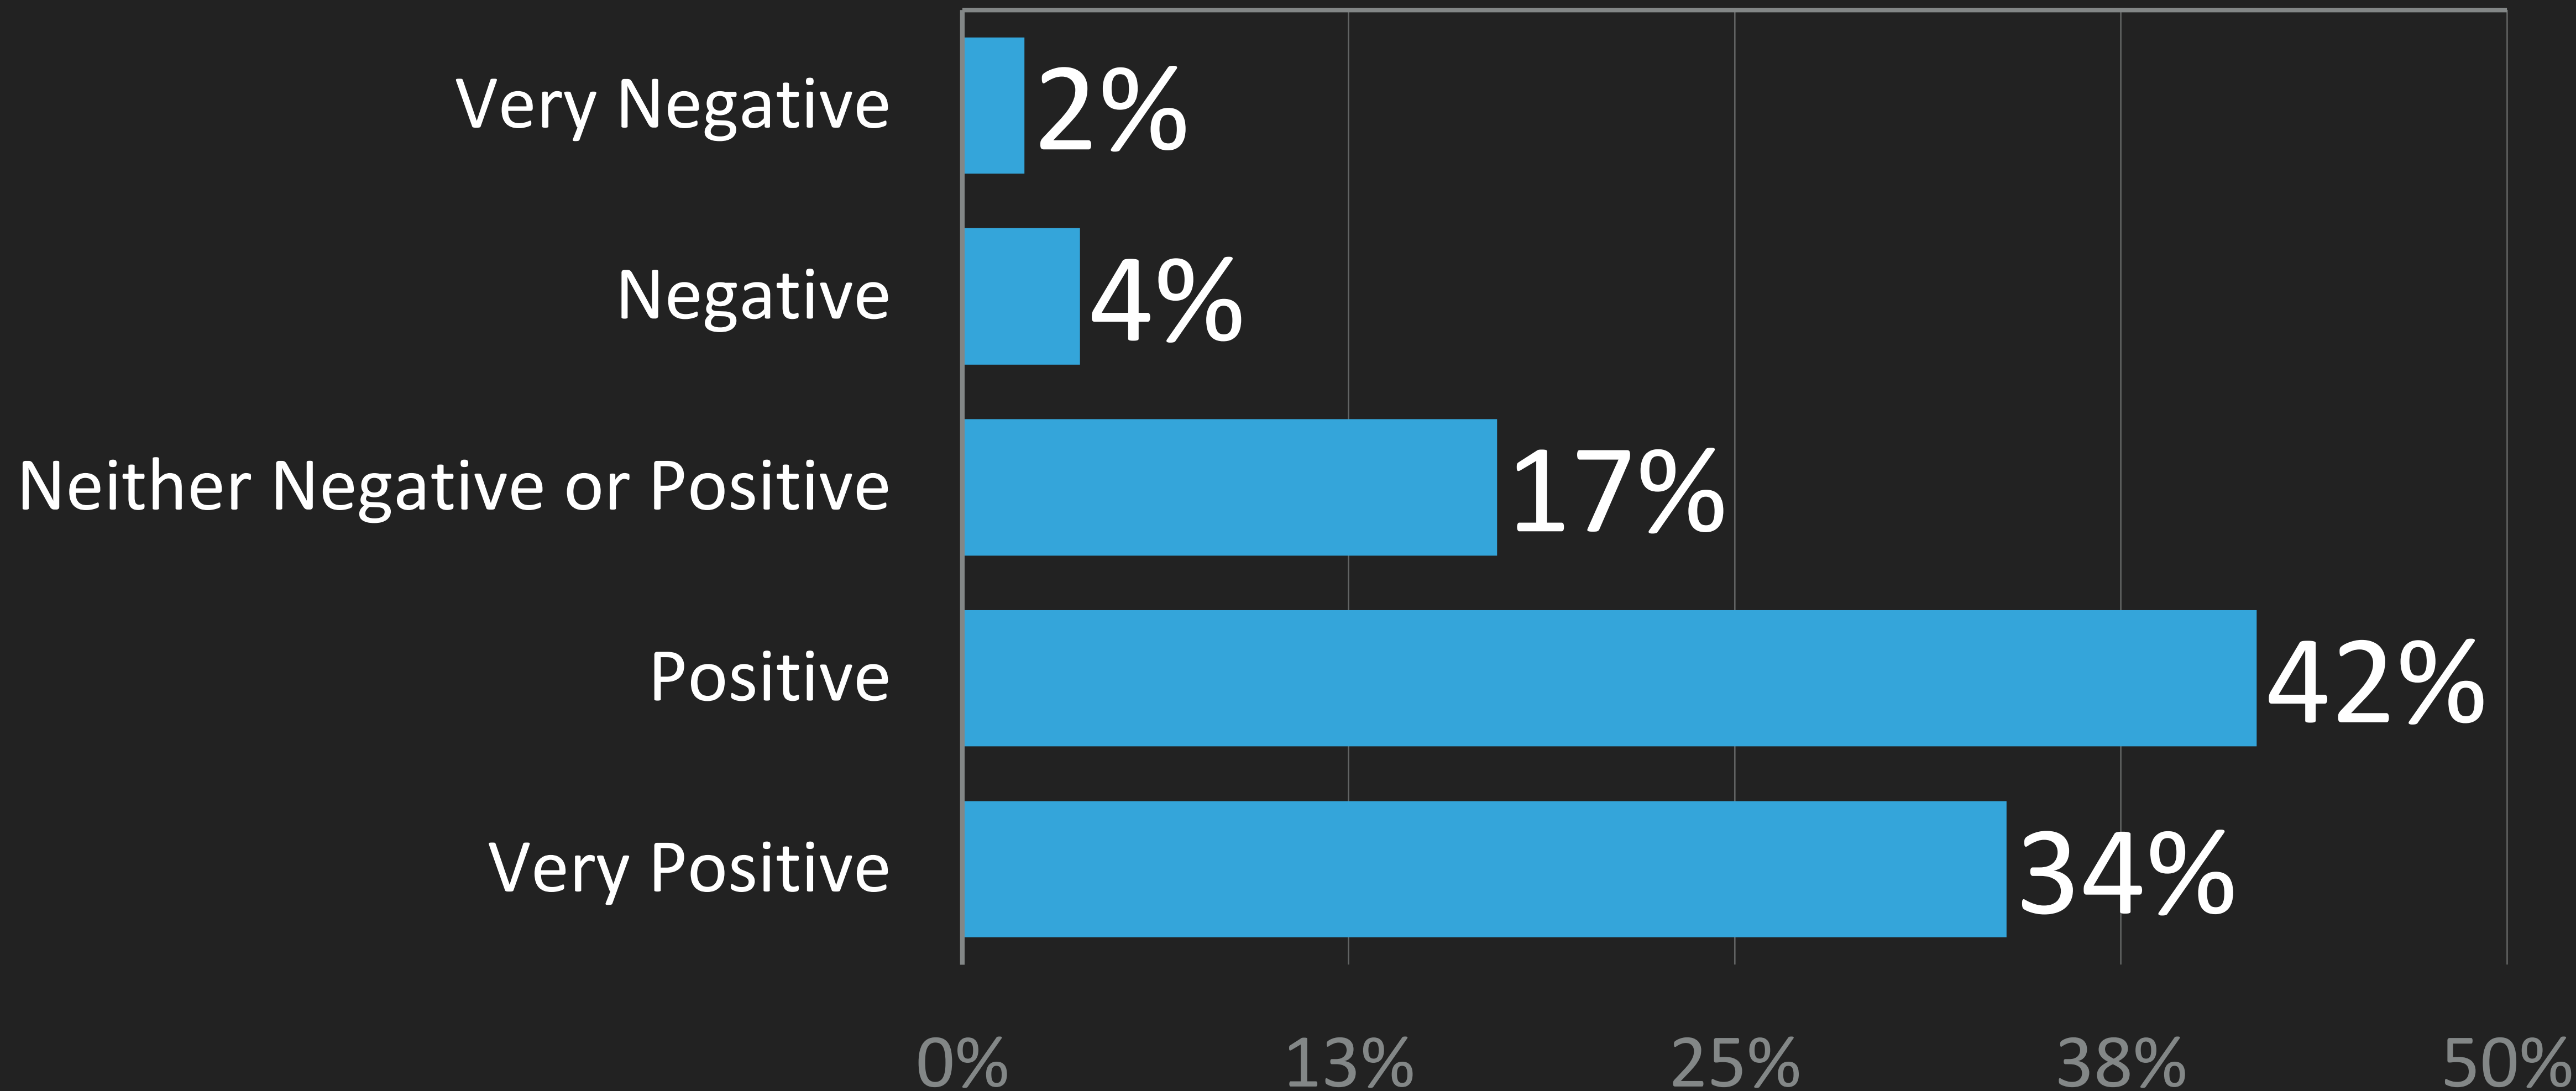

EARLY VOTE & ELECTION DAY – NOVEMBER 8, 2022

EXIT POLL ANALYSIS

NCBCP UNITY '22 EXIT POLL WAS CONDUCTED IN 8 STATES (AL, FL, LA, MD, MI, OH, PA, VA) & DC INCLUDES 1198 BLACK VOTERS RESPONSES

RESULTS RELEASED ON 11/17/2022

IS THIS YOUR FIRST TIME VOTING?

HOW WOULD YOU RATE YOUR VOTING EXPERIENCE?

WHEN DID YOU VOTE?

DID YOU CAST A REGULAR BALLOT OR A PROVISIONAL BALLOT?

DID YOU HAVE TO SHOW ID?

VOTING PROBLEMS

WHY DID YOU VOTE IN THIS ELECTION?

I VOTED FOR THE CONGRESSIONAL CANDIDATES WHO COMMITTED TO THE FOLLOWING ISSUES

WHAT ARE YOUR TOP 3 ISSUES? (OF 14 OPTIONS)

WHAT ISSUES ARE THREATENING YOU OR YOUR FAMILY?

GENDER

AGE

EDUCATION

INCOME

EMPLOYMENT