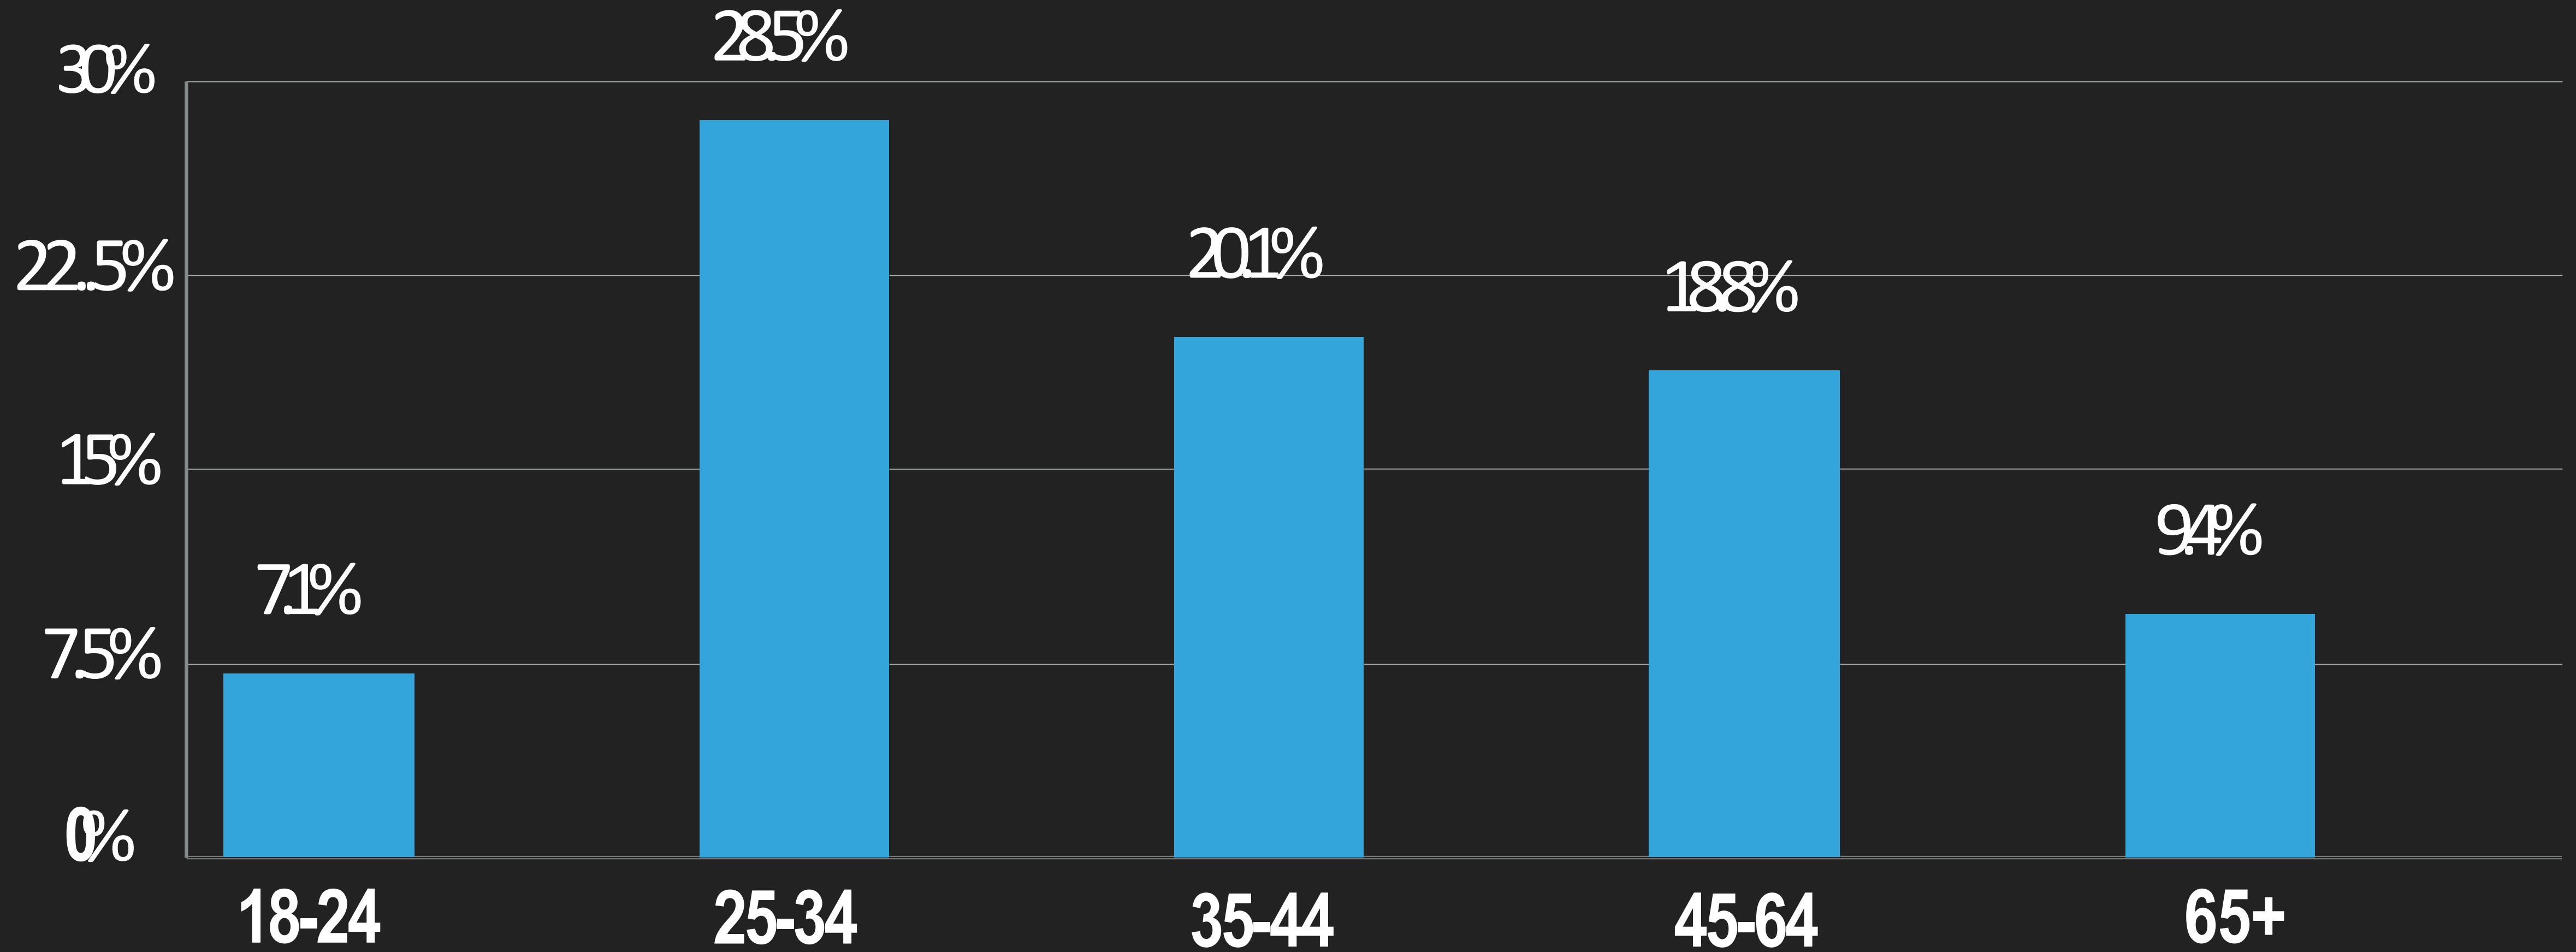

IS THIS YOUR FIRST TIME VOTING?

HOW WOULD YOU RATE YOUR VOTING EXPERIENCE?

WHEN DID YOU VOTE?

DID YOU CAST A REGULAR BALLOT OR A PROVISIONAL BALLOT?

DID YOU HAVE TO SHOW ID?

VOTING PROBLEMS

WHY DID YOU VOTE IN THIS ELECTION?

I VOTED FOR THE CONGRESSIONAL CANDIDATES WHO COMMITTED TO THE FOLLOWING ISSUES

WHAT ARE YOUR TOP 3 ISSUES? (OF 14 OPTIONS)

WHAT ISSUES ARE THREATENING YOU OR YOUR FAMILY?

GENDER

AGE

EDUCATION

INCOME

EMPLOYMENT