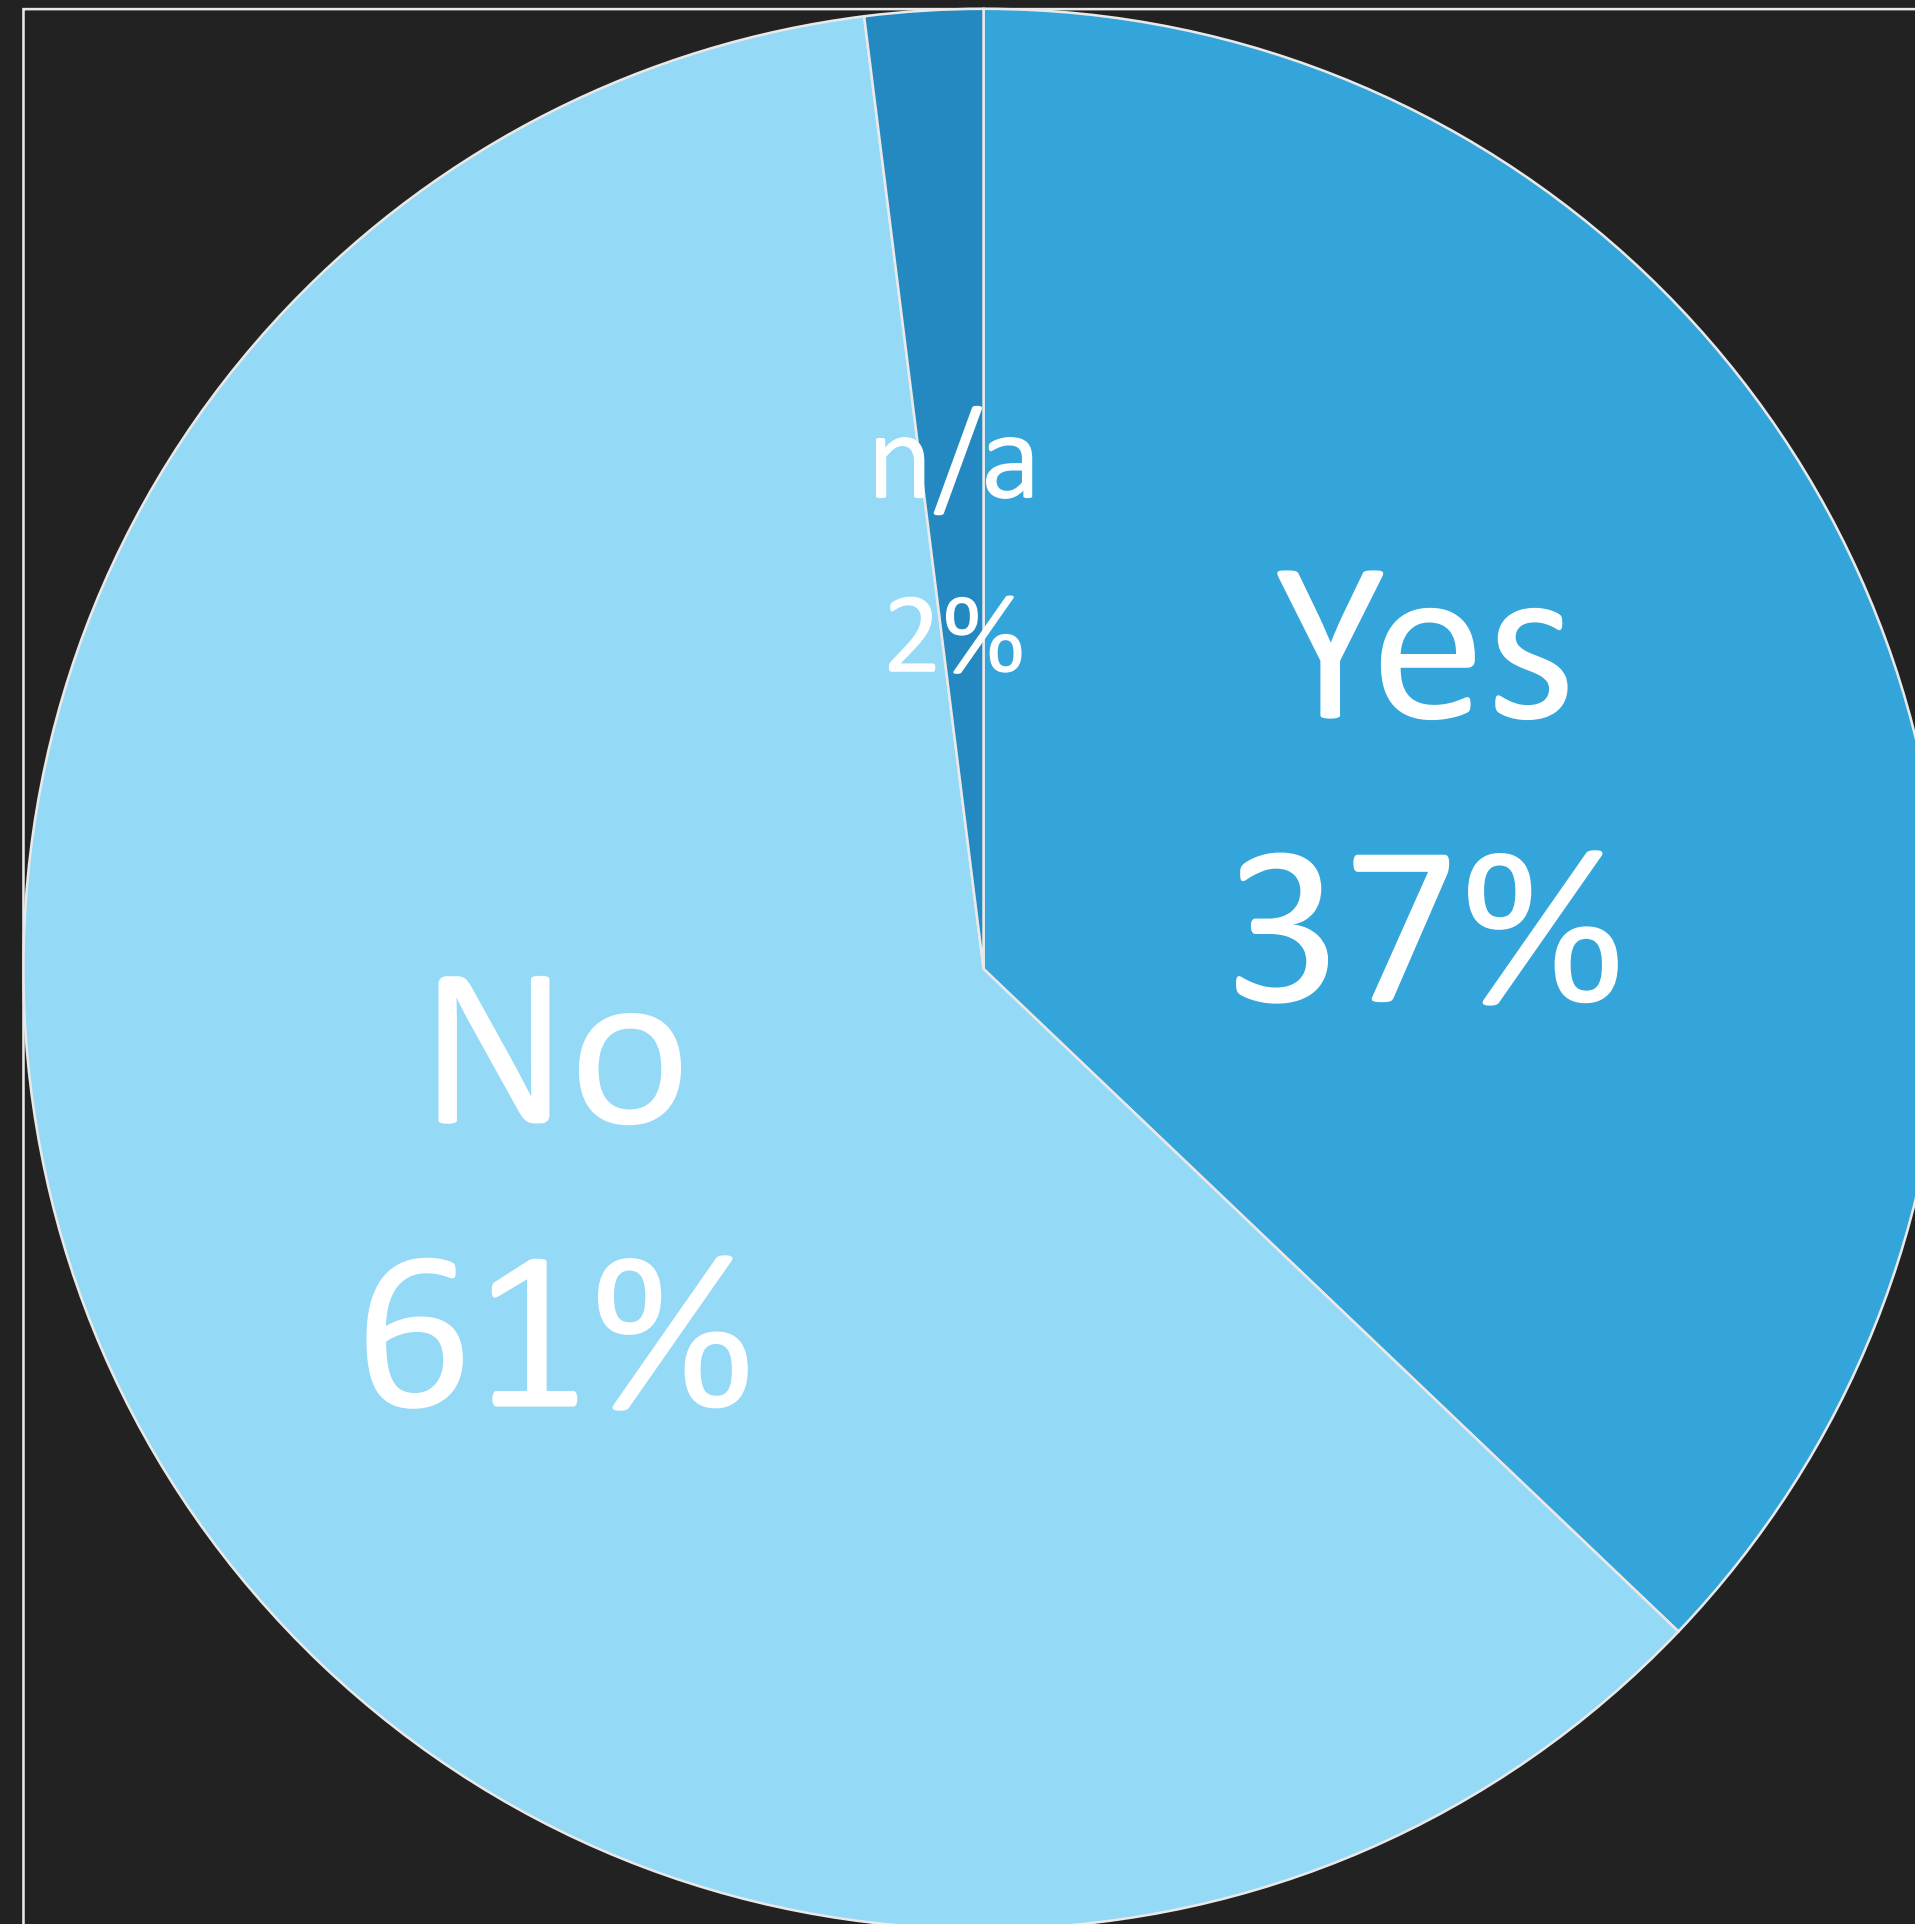

EARLY VOTE & ELECTION DAY – NOVEMBER 8, 2022

EXIT POLL ANALYSIS

NCBCP UNITY '22 EXIT POLL WAS CONDUCTED IN 8 STATES (AL, FL, LA, MD, MI, OH, PA, VA) & DC INCLUDES 1198 BLACK VOTERS RESPONSES

RESULTS RELEASED ON 11/17/2022

IS THIS YOUR FIRST TIME VOTING?

HOW WOULD YOU RATE YOUR VOTING EXPERIENCE?

WHEN DID YOU VOTE?

DID YOU CAST A REGULAR BALLOT OR A PROVISIONAL BALLOT?

DID YOU HAVE TO SHOW ID?

VOTING PROBLEMS

WHY DID YOU VOTE IN THIS ELECTION?