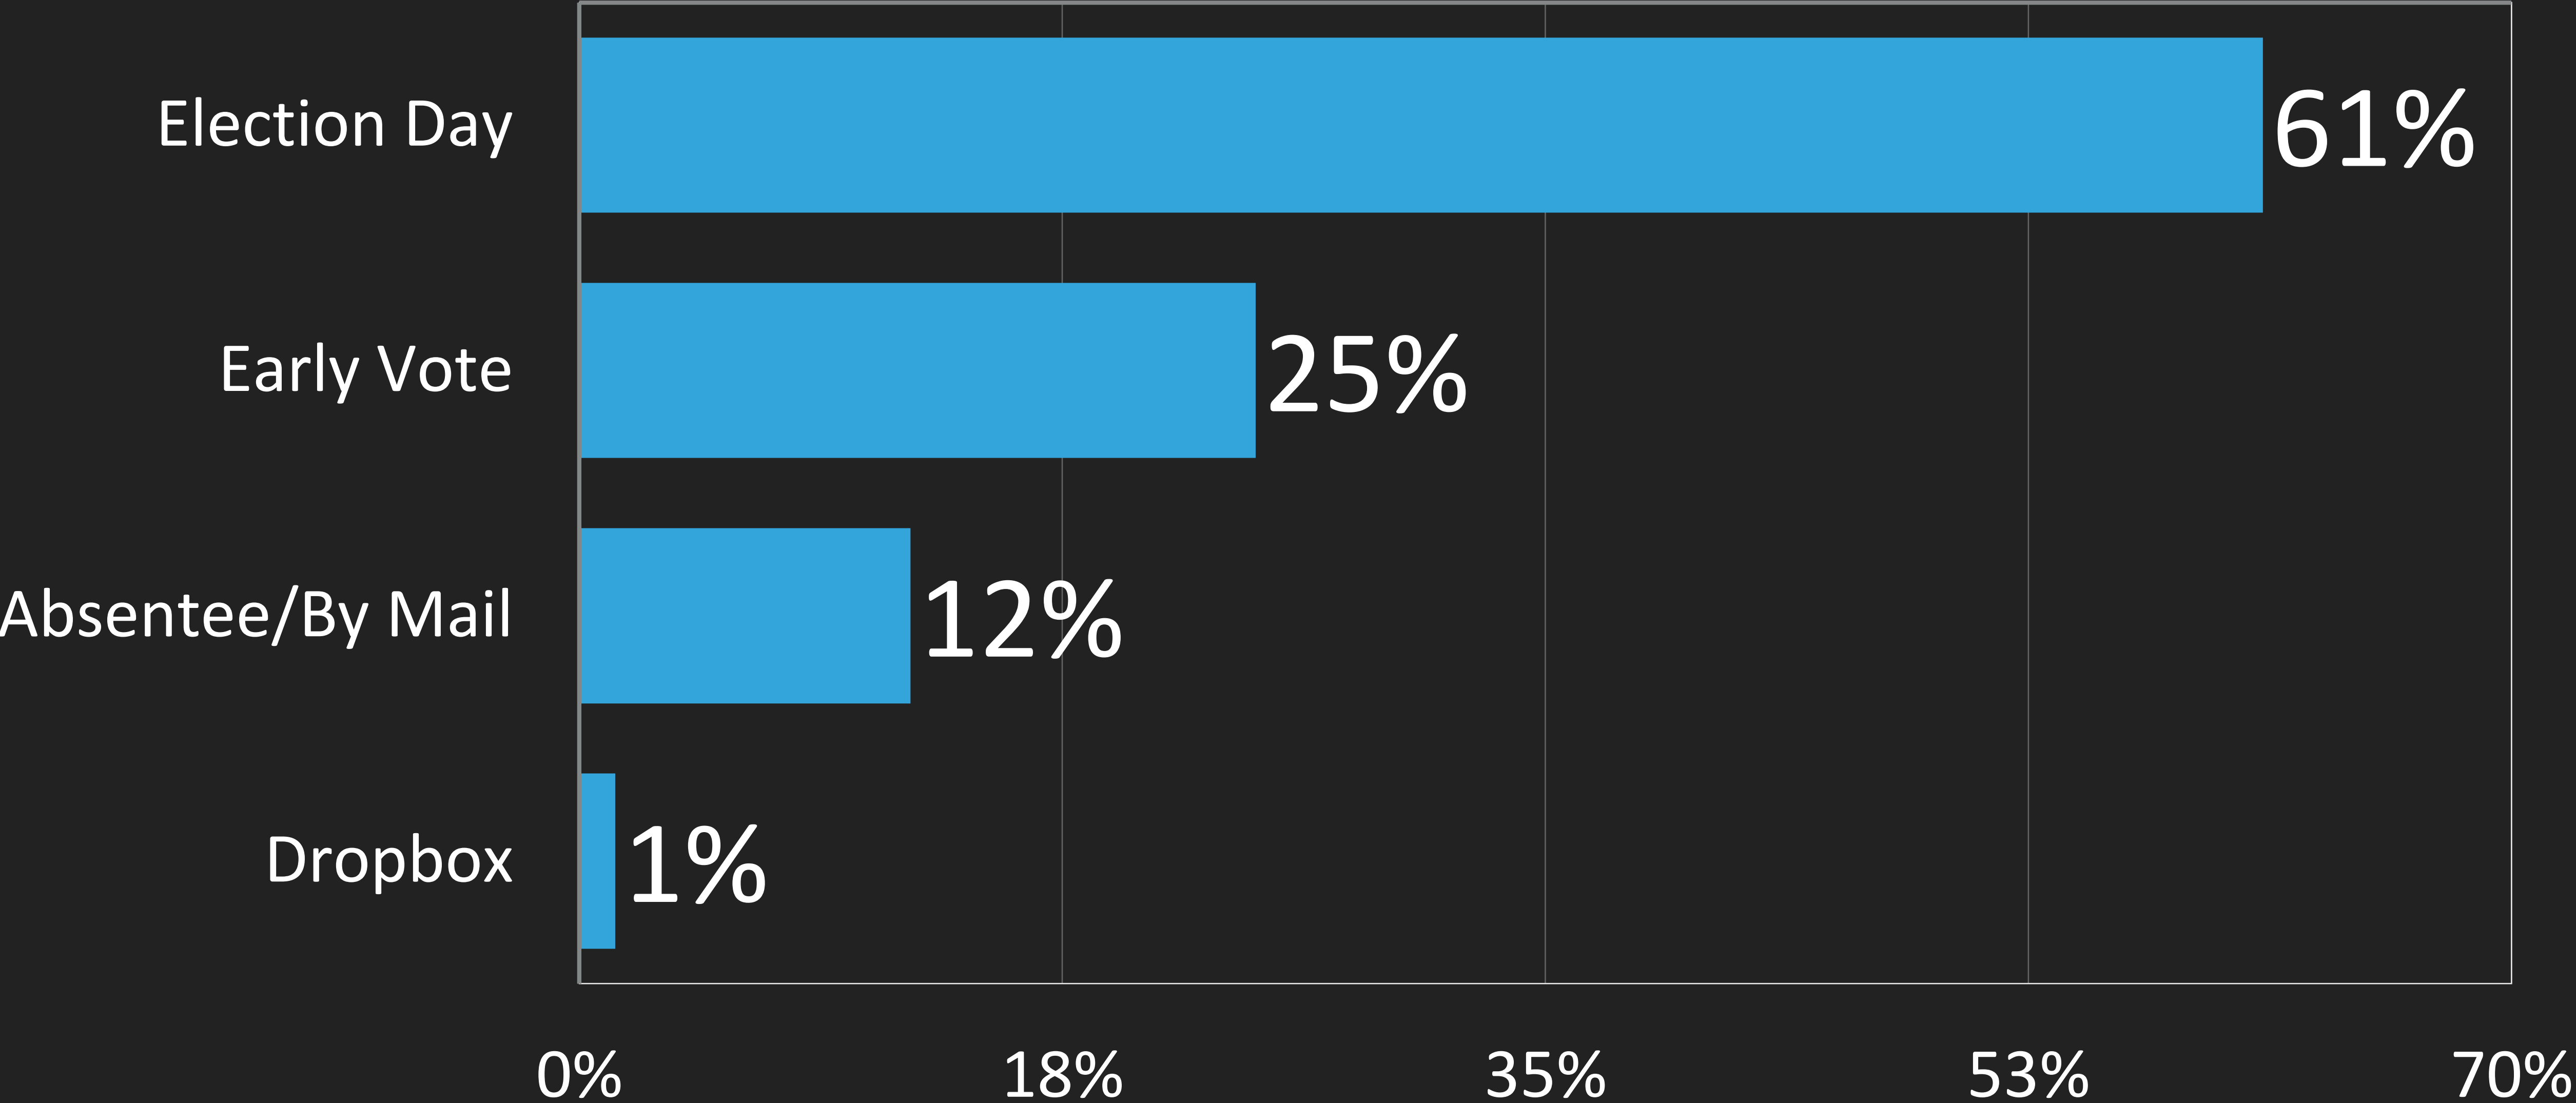

EARLY VOTE & ELECTION DAY – NOVEMBER 8, 2022

EXIT POLL ANALYSIS

NCBCP UNITY '22 EXIT POLL WAS CONDUCTED IN 8 STATES (AL, FL, LA, MD, MI, OH, PA, VA) & DC INCLUDES 1198 BLACK VOTERS RESPONSES

RESULTS RELEASED ON 11/17/2022

IS THIS YOUR FIRST TIME VOTING?

HOW WOULD YOU RATE YOUR VOTING EXPERIENCE?

WHEN DID YOU VOTE?

DID YOU CAST A REGULAR BALLOT OR A PROVISIONAL BALLOT?

DID YOU HAVE TO SHOW ID?

VOTING PROBLEMS

WHY DID YOU VOTE IN THIS ELECTION?

I VOTED FOR THE CONGRESSIONAL CANDIDATES WHO COMMITTED TO THE FOLLOWING ISSUES

WHAT ARE YOUR TOP 3 ISSUES? (OF 14 OPTIONS)

WHAT ISSUES ARE THREATENING YOU OR YOUR FAMILY?

GENDER

AGE

EDUCATION

INCOME

EMPLOYMENT