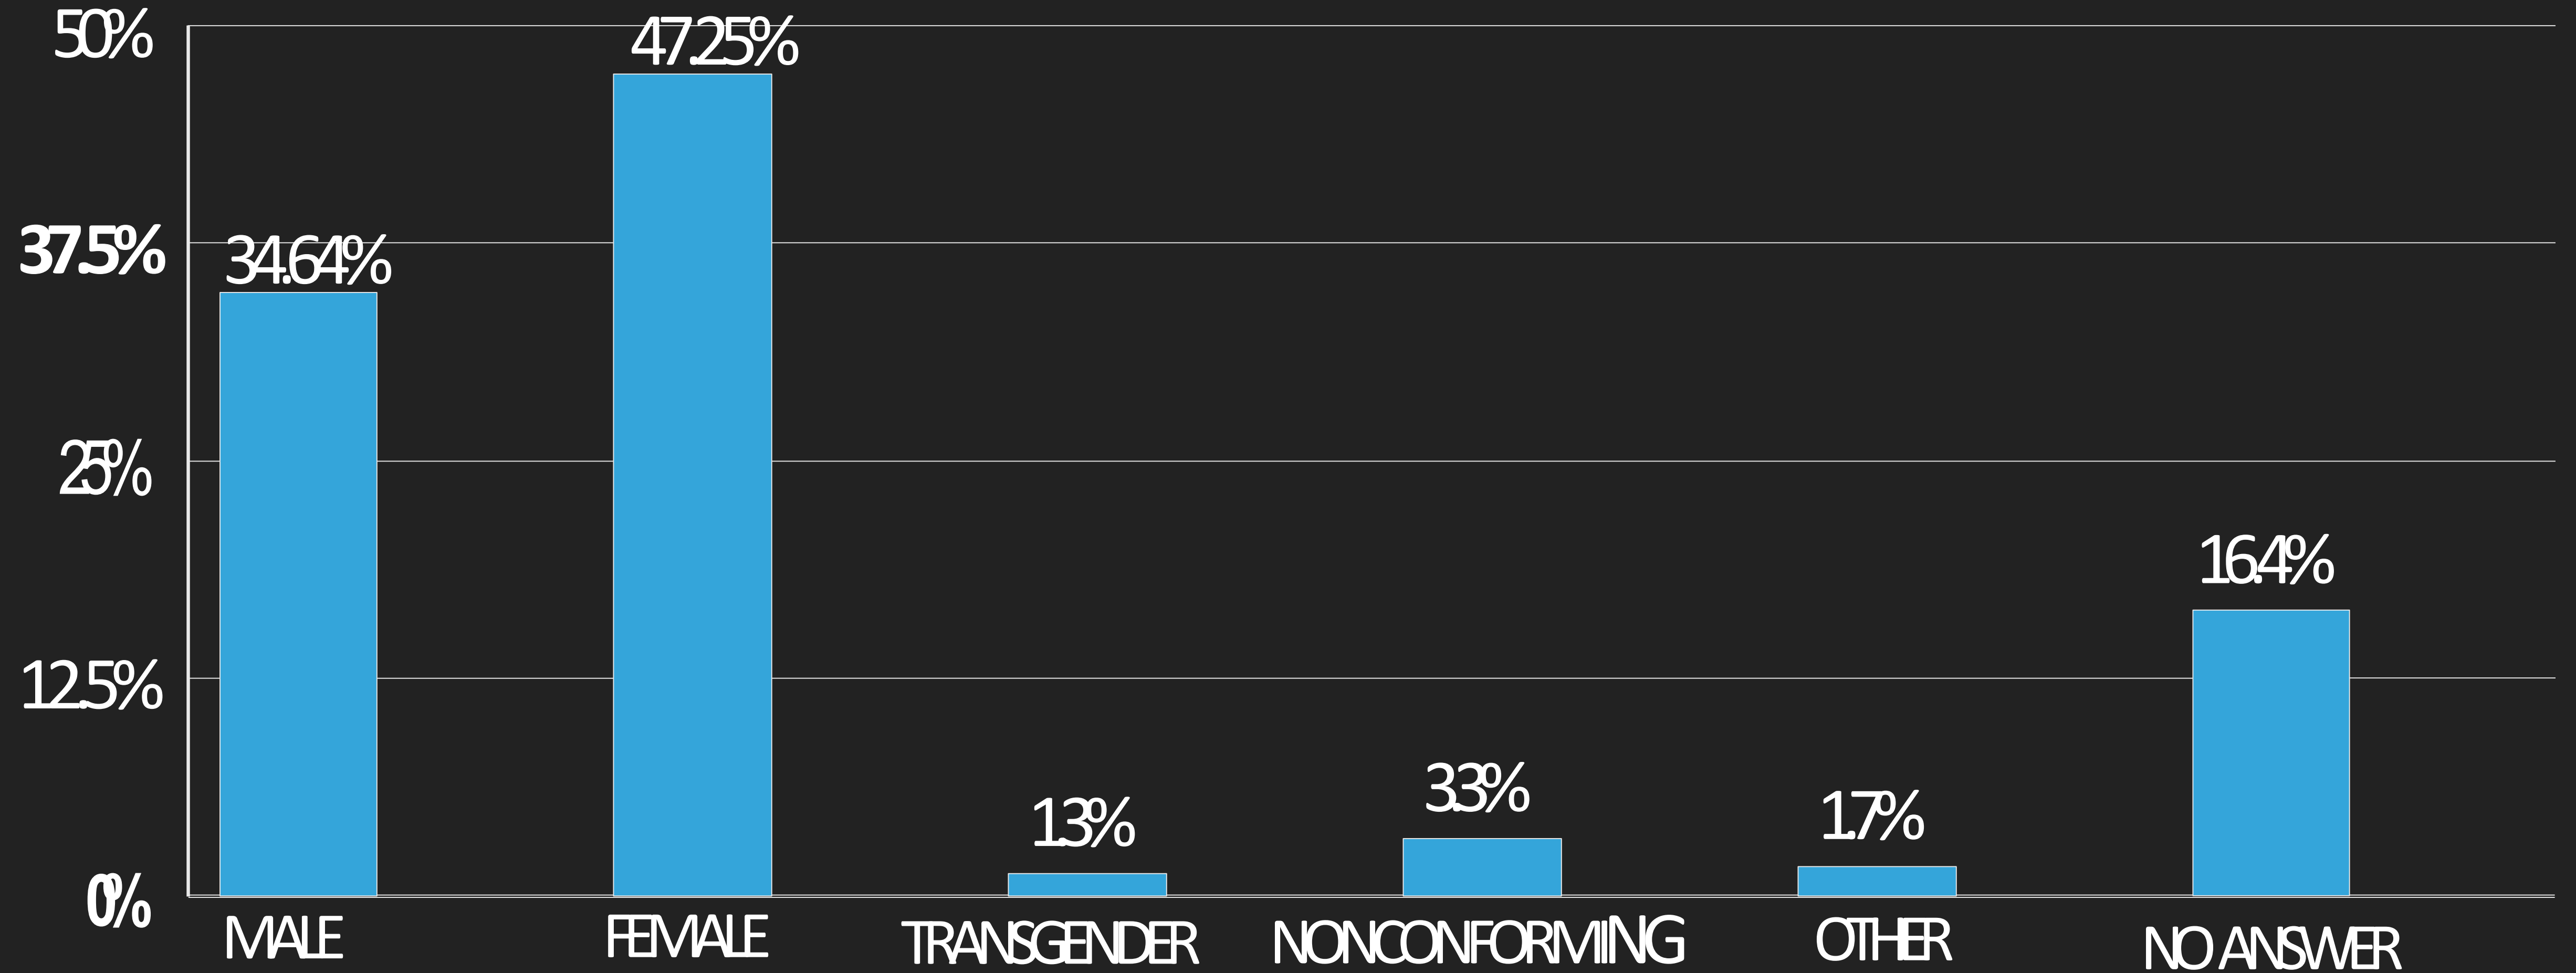

I VOTED FOR THE CONGRESSIONAL CANDIDATES WHO COMMITTED TO THE FOLLOWING ISSUES

WHAT ARE YOUR TOP 3 ISSUES? (OF 14 OPTIONS)

WHAT ISSUES ARE THREATENING YOU OR YOUR FAMILY?

GENDER

AGE

EDUCATION

INCOME

EMPLOYMENT