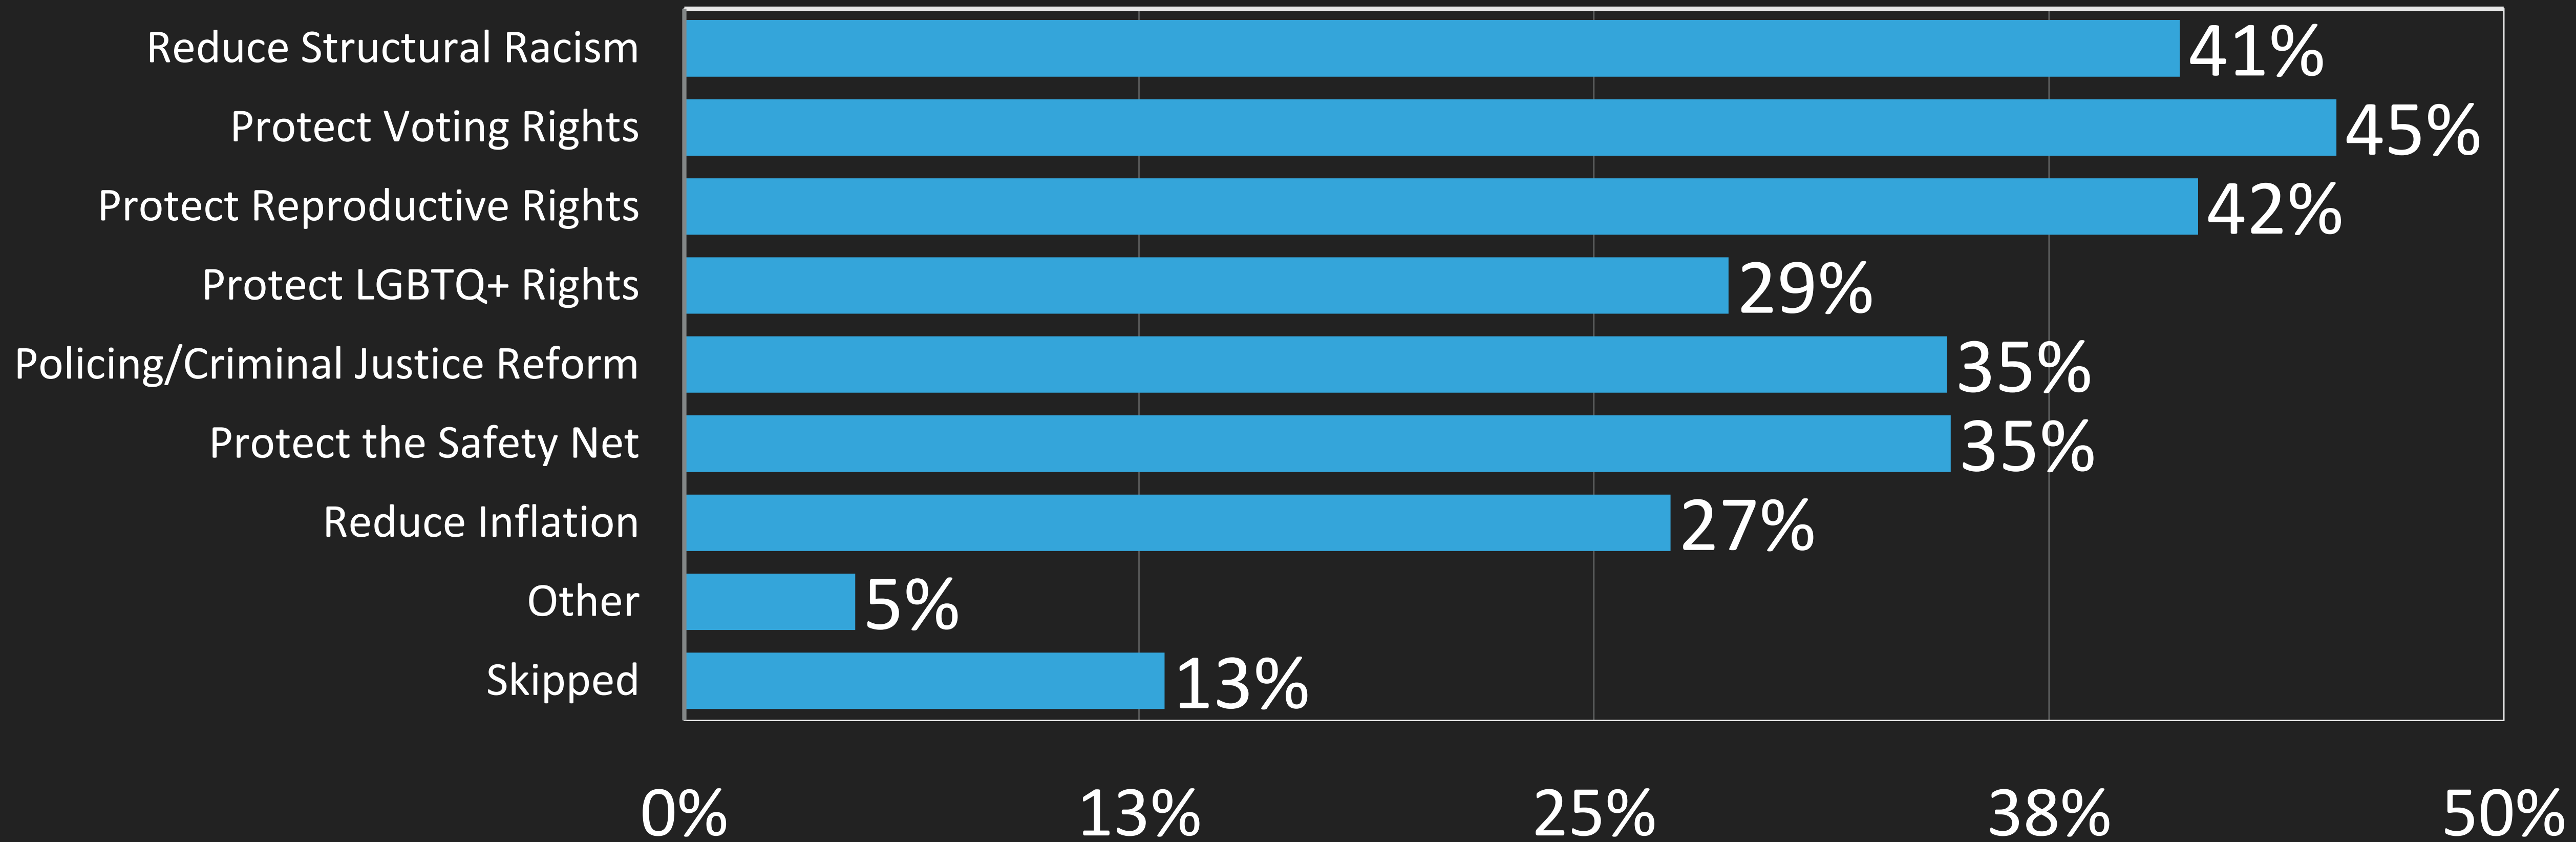

IS THIS YOUR FIRST TIME VOTING?

HOW WOULD YOU RATE YOUR VOTING EXPERIENCE?

WHEN DID YOU VOTE?

DID YOU CAST A REGULAR BALLOT OR A PROVISIONAL BALLOT?

DID YOU HAVE TO SHOW ID?

VOTING PROBLEMS

WHY DID YOU VOTE IN THIS ELECTION?

I VOTED FOR THE CONGRESSIONAL CANDIDATES WHO COMMITTED TO THE FOLLOWING ISSUES

WHAT ARE YOUR TOP 3 ISSUES? (OF 14 OPTIONS)

WHAT ISSUES ARE THREATENING YOU OR YOUR FAMILY?

GENDER

AGE

EDUCATION

INCOME

EMPLOYMENT