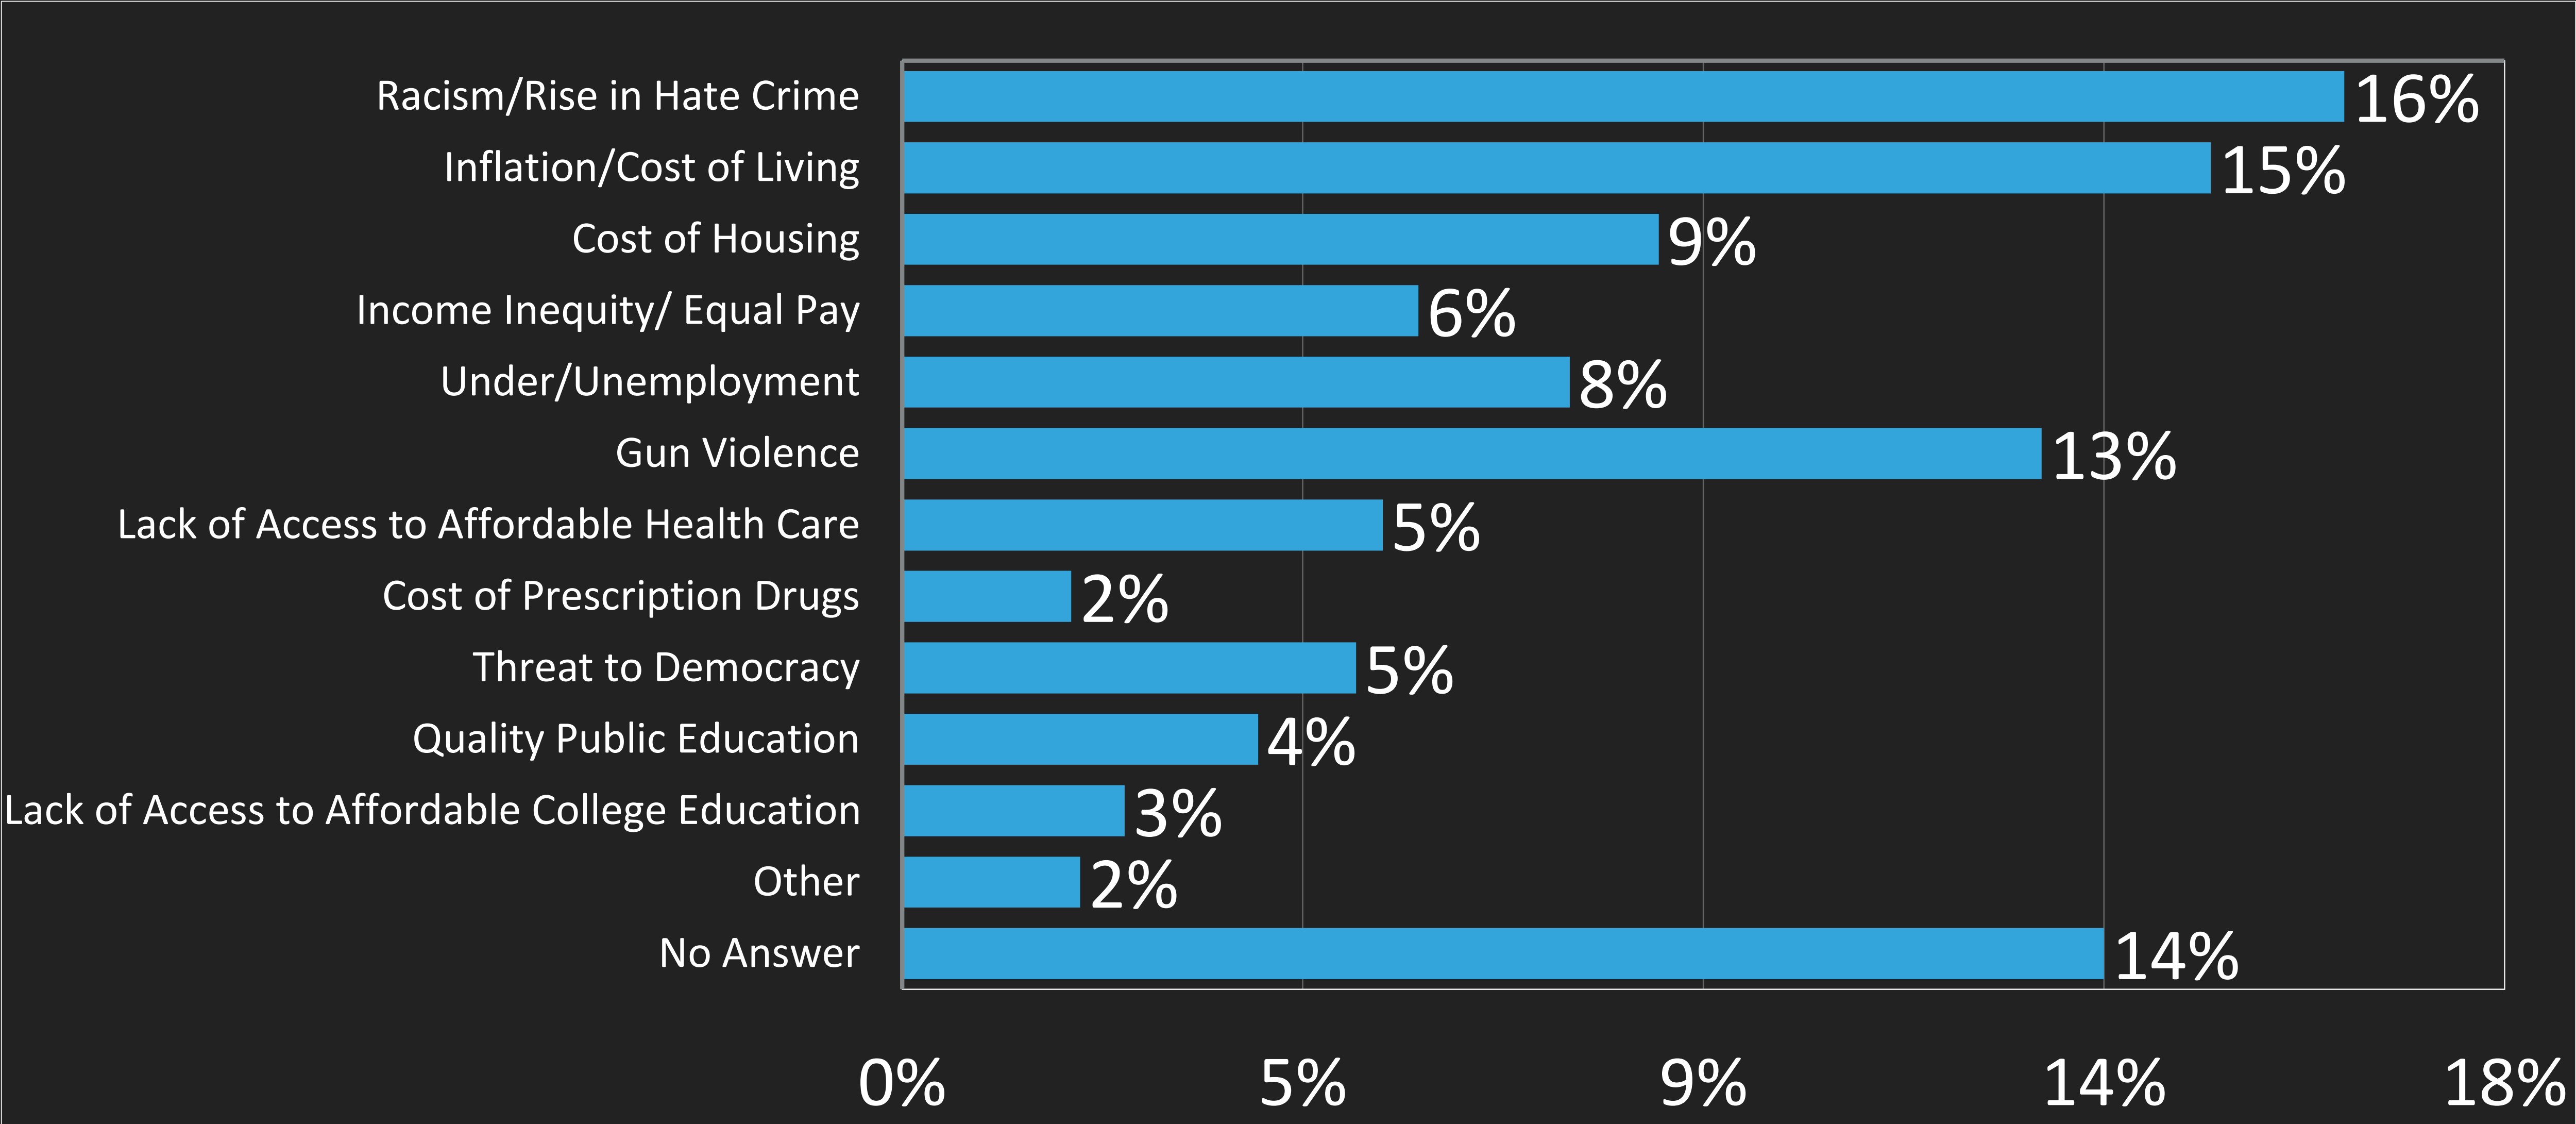

IS THIS YOUR FIRST TIME VOTING?

HOW WOULD YOU RATE YOUR VOTING EXPERIENCE?

WHEN DID YOU VOTE?

DID YOU CAST A REGULAR BALLOT OR A PROVISIONAL BALLOT?

DID YOU HAVE TO SHOW ID?

VOTING PROBLEMS

WHY DID YOU VOTE IN THIS ELECTION?

I VOTED FOR THE CONGRESSIONAL CANDIDATES WHO COMMITTED TO THE FOLLOWING ISSUES

WHAT ARE YOUR TOP 3 ISSUES? (OF 14 OPTIONS)

WHAT ISSUES ARE THREATENING YOU OR YOUR FAMILY?

GENDER

AGE

EDUCATION

INCOME

EMPLOYMENT