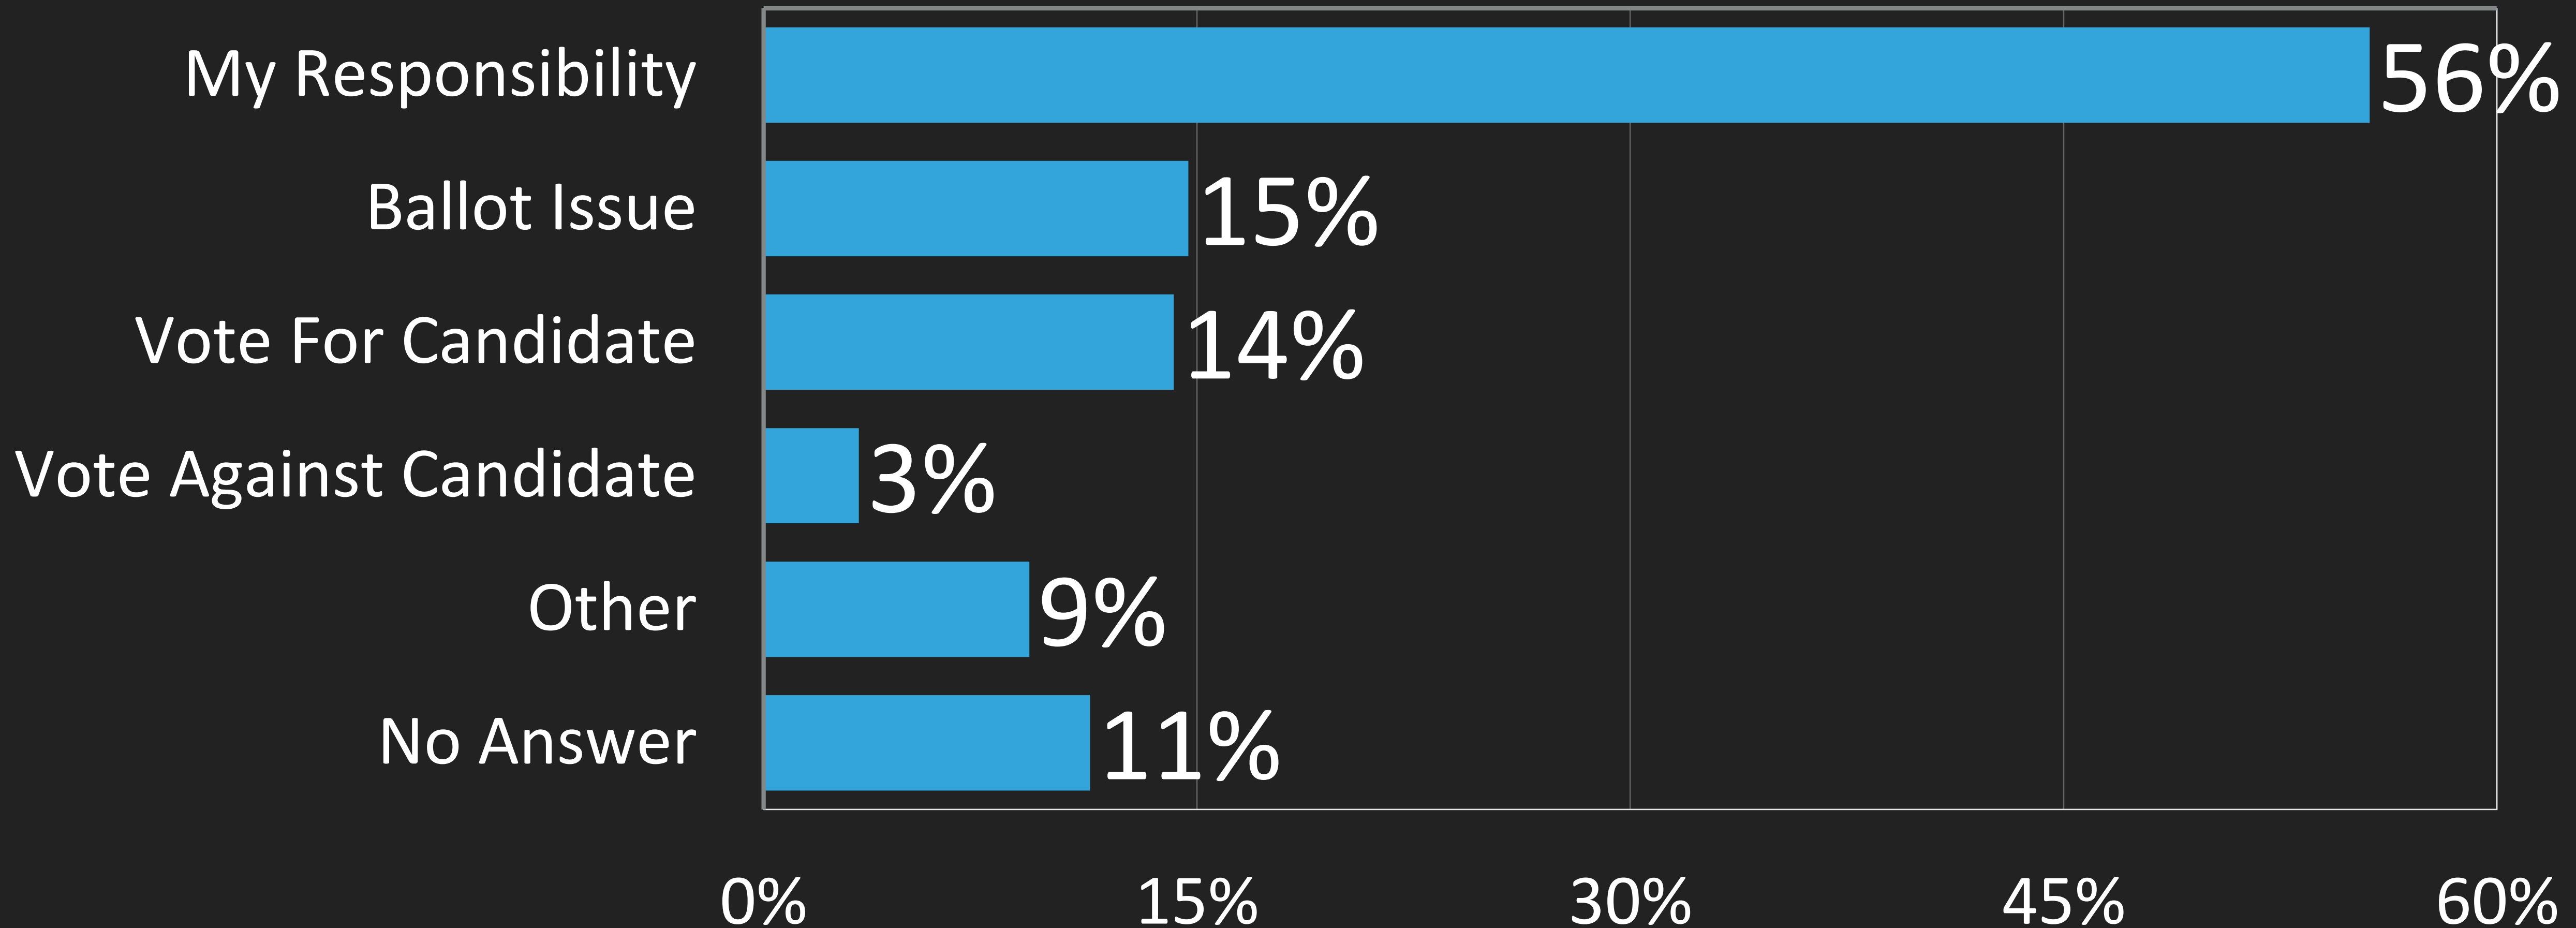

IS THIS YOUR FIRST TIME VOTING?

HOW WOULD YOU RATE YOUR VOTING EXPERIENCE?

WHEN DID YOU VOTE?

DID YOU CAST A REGULAR BALLOT OR A PROVISIONAL BALLOT?

DID YOU HAVE TO SHOW ID?

VOTING PROBLEMS

WHY DID YOU VOTE IN THIS ELECTION?

I VOTED FOR THE CONGRESSIONAL CANDIDATES WHO COMMITTED TO THE FOLLOWING ISSUES

WHAT ARE YOUR TOP 3 ISSUES? (OF 14 OPTIONS)

WHAT ISSUES ARE THREATENING YOU OR YOUR FAMILY?

GENDER

AGE

EDUCATION

INCOME

EMPLOYMENT