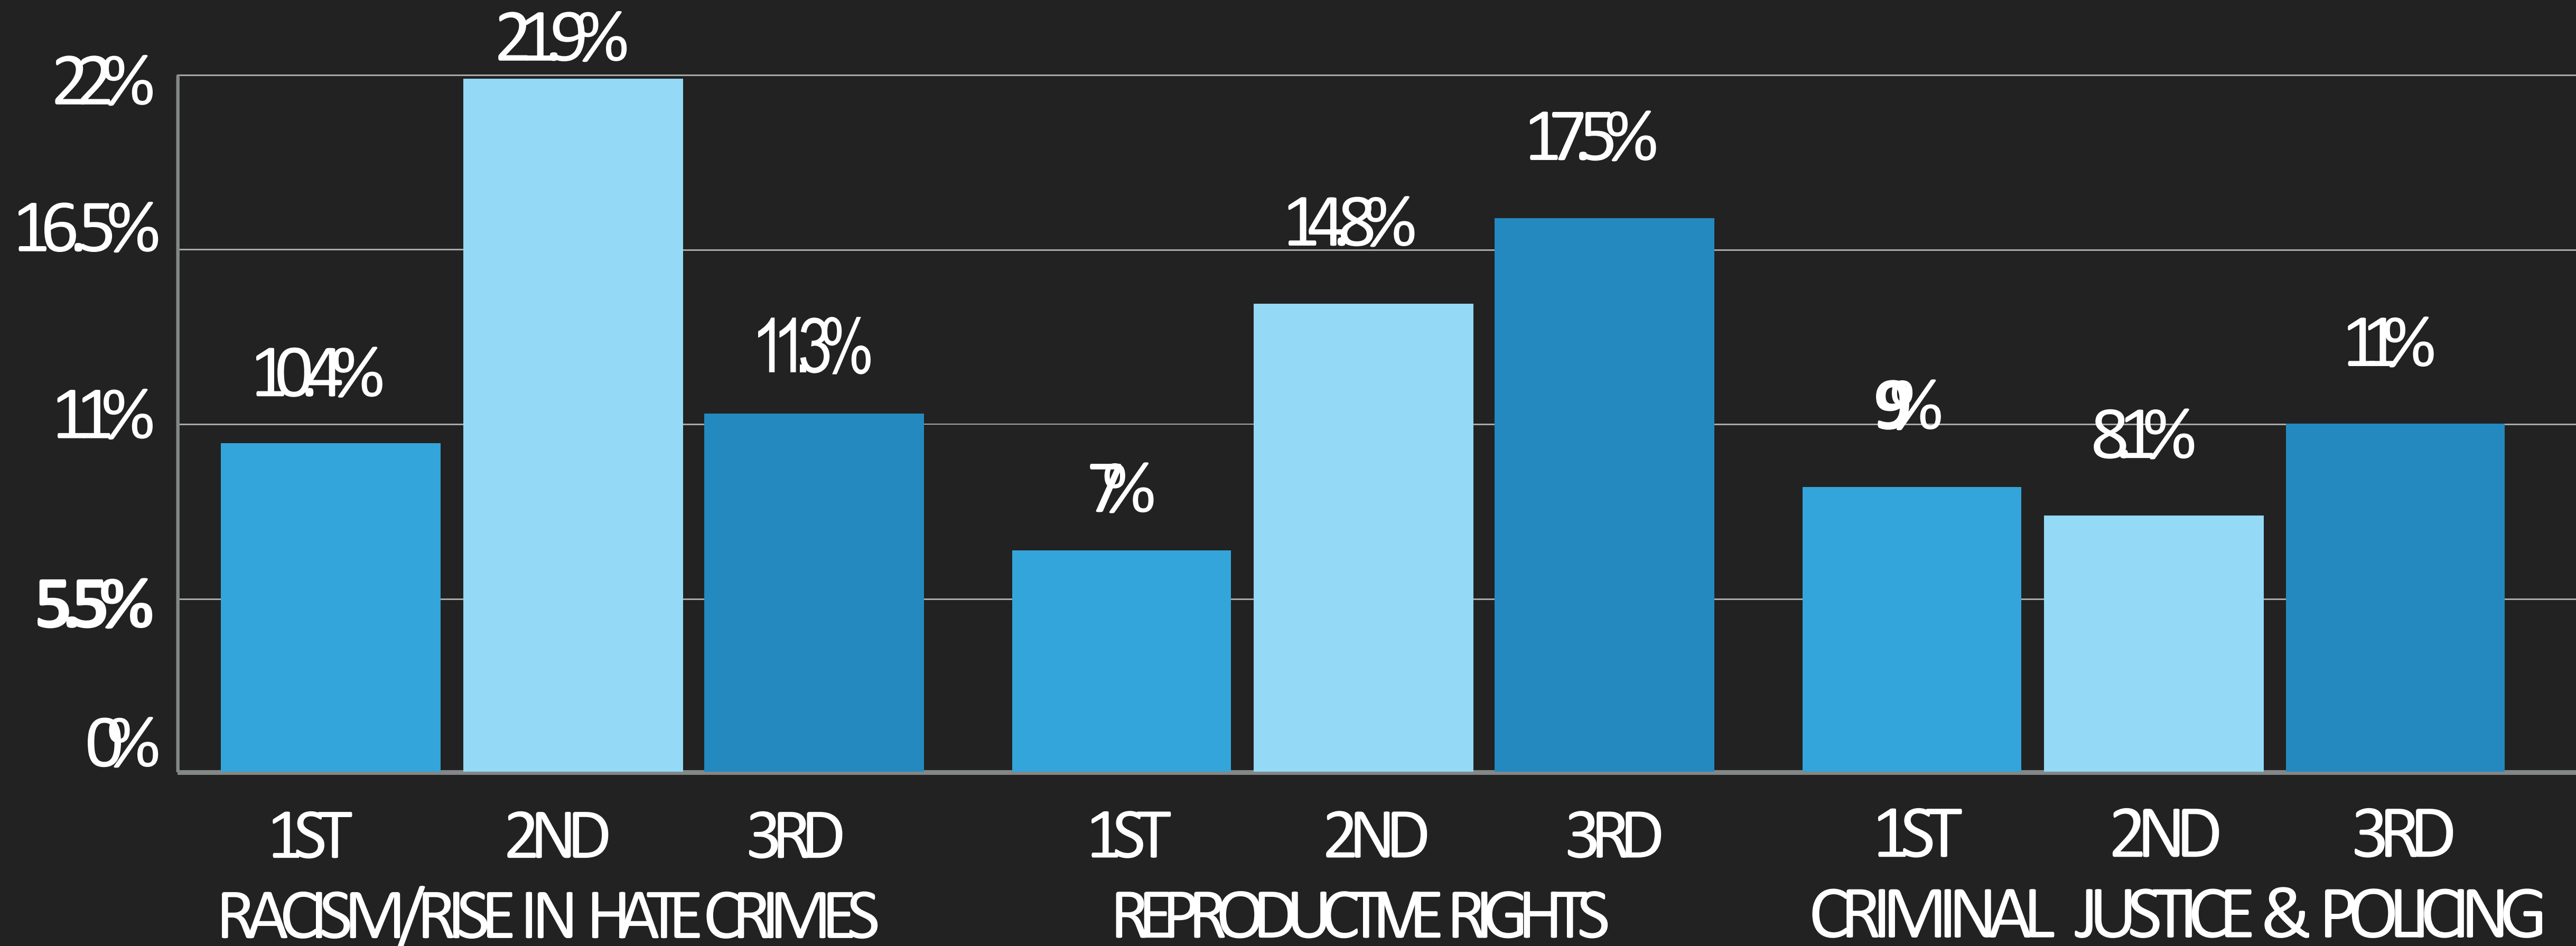

EARLY VOTE & ELECTION DAY – NOVEMBER 8, 2022

EXIT POLL ANALYSIS

NCBCP UNITY '22 EXIT POLL WAS CONDUCTED IN 8 STATES (AL, FL, LA, MD, MI, OH, PA, VA) & DC INCLUDES 1198 BLACK VOTERS RESPONSES

RESULTS RELEASED ON 11/17/2022

IS THIS YOUR FIRST TIME VOTING?

HOW WOULD YOU RATE YOUR VOTING EXPERIENCE?

WHEN DID YOU VOTE?

DID YOU CAST A REGULAR BALLOT OR A PROVISIONAL BALLOT?

DID YOU HAVE TO SHOW ID?

VOTING PROBLEMS

WHY DID YOU VOTE IN THIS ELECTION?

I VOTED FOR THE CONGRESSIONAL CANDIDATES WHO COMMITTED TO THE FOLLOWING ISSUES

WHAT ARE YOUR TOP 3 ISSUES? (OF 14 OPTIONS)

WHAT ISSUES ARE THREATENING YOU OR YOUR FAMILY?

GENDER

AGE

EDUCATION

INCOME

EMPLOYMENT