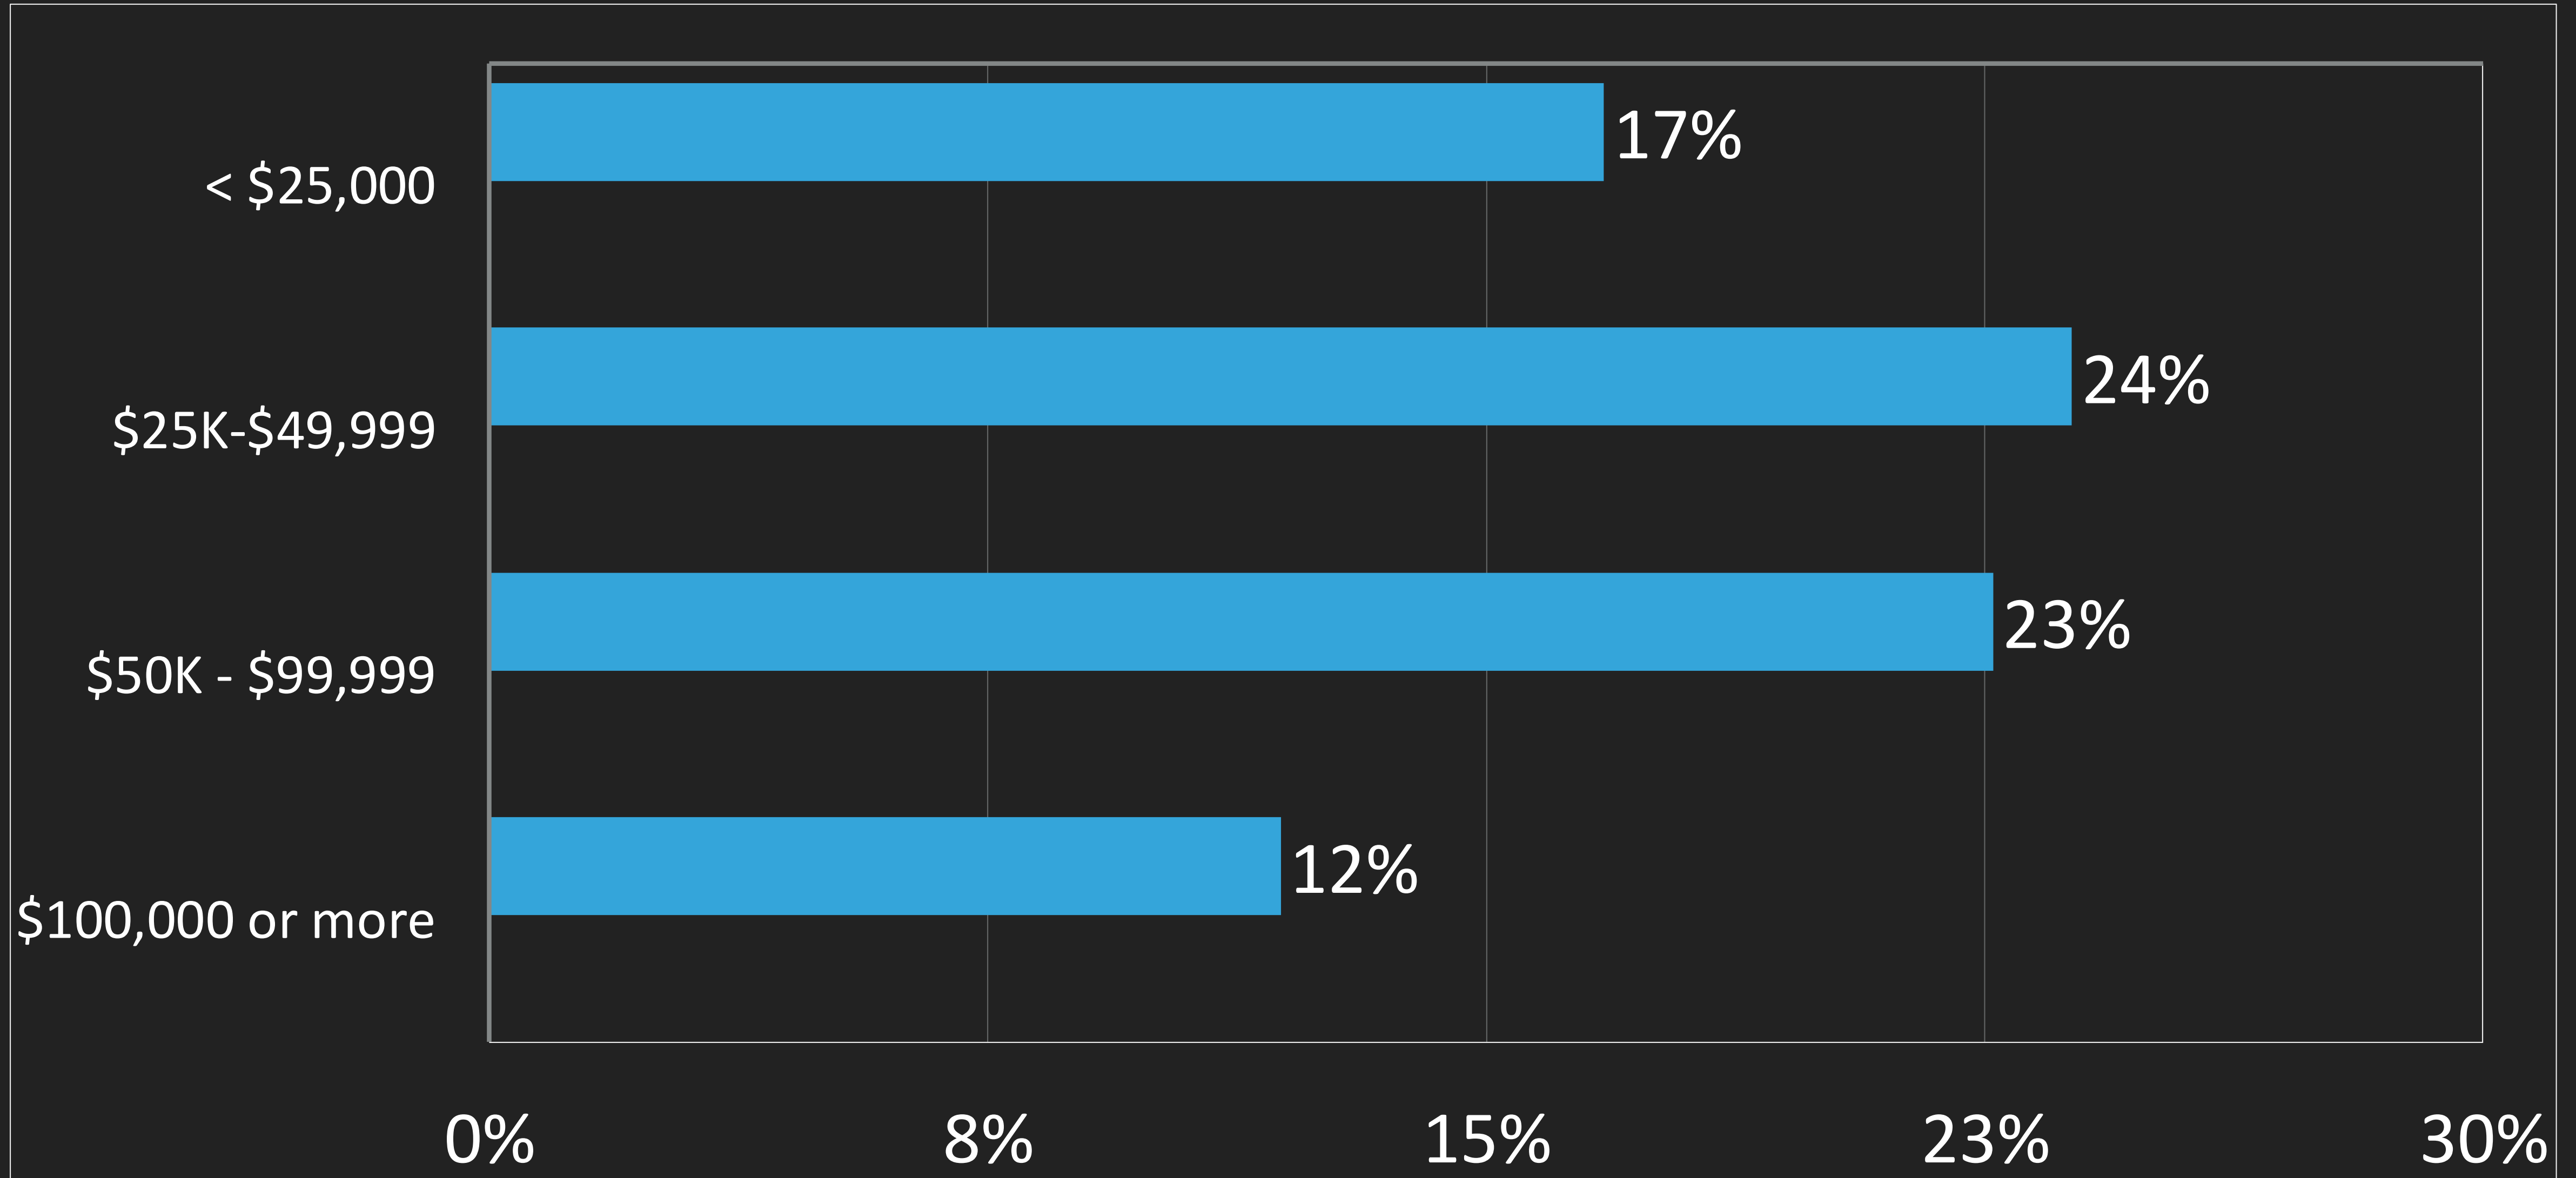

WHY DID YOU VOTE IN THIS ELECTION?

I VOTED FOR THE CANDIDATE WHO COMMITTED TO ADDRESSING THE FOLLOWING ISSUES

WHAT ARE THE TOP 3 ISSUES FACING THE BLACK COMMUNITY? (OF 14 OPTIONS)

WHAT ISSUES ARE THE TOP 3 ISSUES THREATENING YOU OR YOUR FAMILY? (OF 14 OPTIONS)

GENDER

NCBCP UNITY 2022 GA ELECTION DAY RUNOFF ELECTION - EXIT POLL ANALYSIS

AGE

EDUCATION

INCOME

EMPLOYMENT