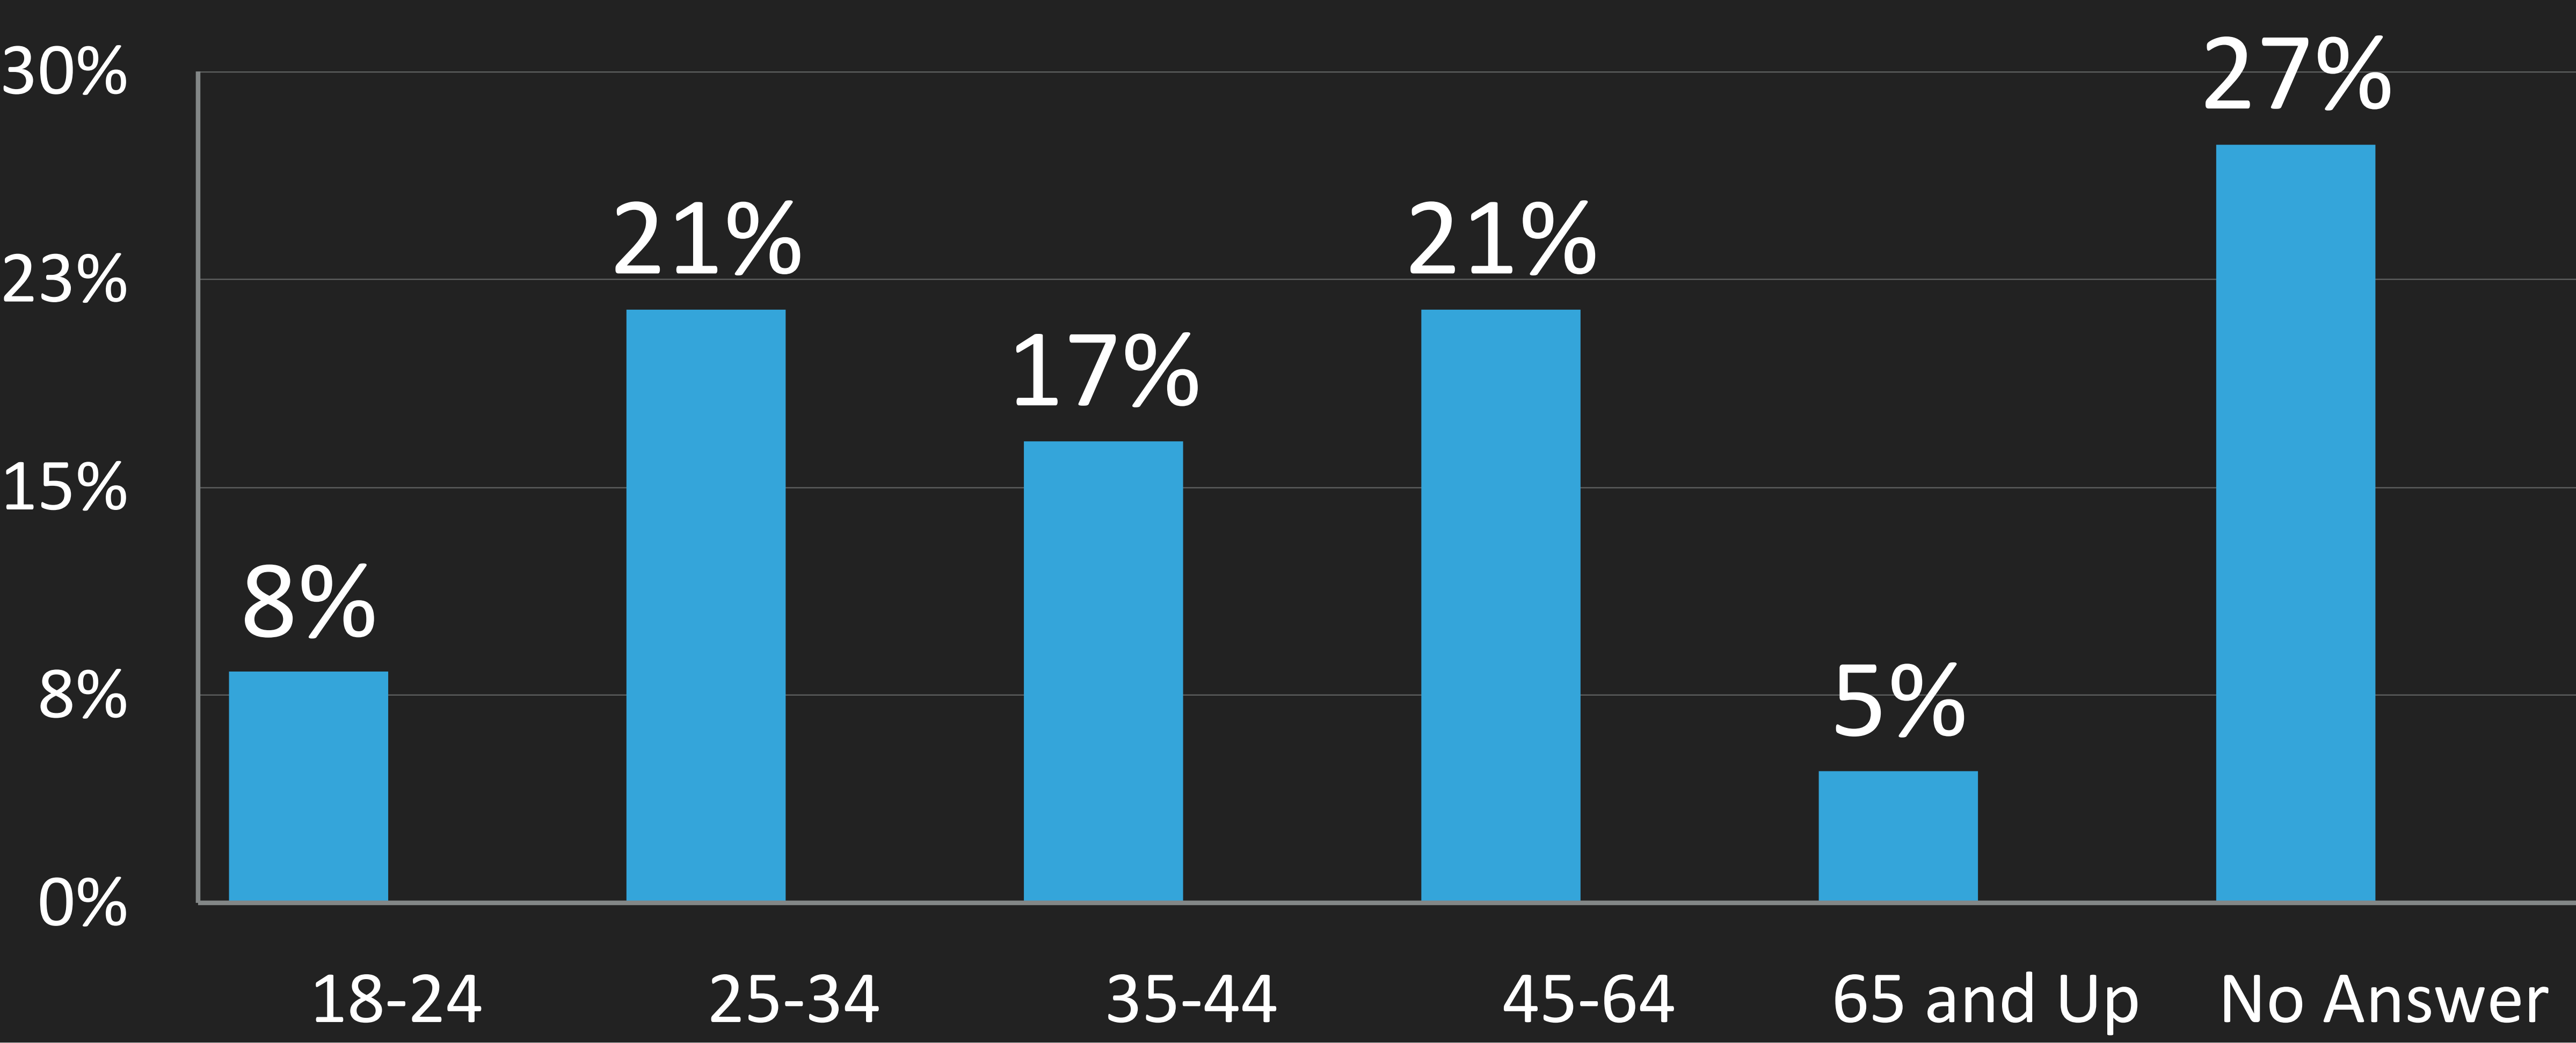

WHY DID YOU VOTE IN THIS ELECTION?

I VOTED FOR THE CANDIDATE WHO COMMITTED TO ADDRESSING THE FOLLOWING ISSUES

WHAT ARE THE TOP 3 ISSUES FACING THE BLACK COMMUNITY? (OF 14 OPTIONS)

WHAT ISSUES ARE THE TOP 3 ISSUES THREATENING YOU OR YOUR FAMILY? (OF 14 OPTIONS)

GENDER

NCBCP UNITY 2022 GA ELECTION DAY RUNOFF ELECTION - EXIT POLL ANALYSIS

AGE

EDUCATION

INCOME

EMPLOYMENT