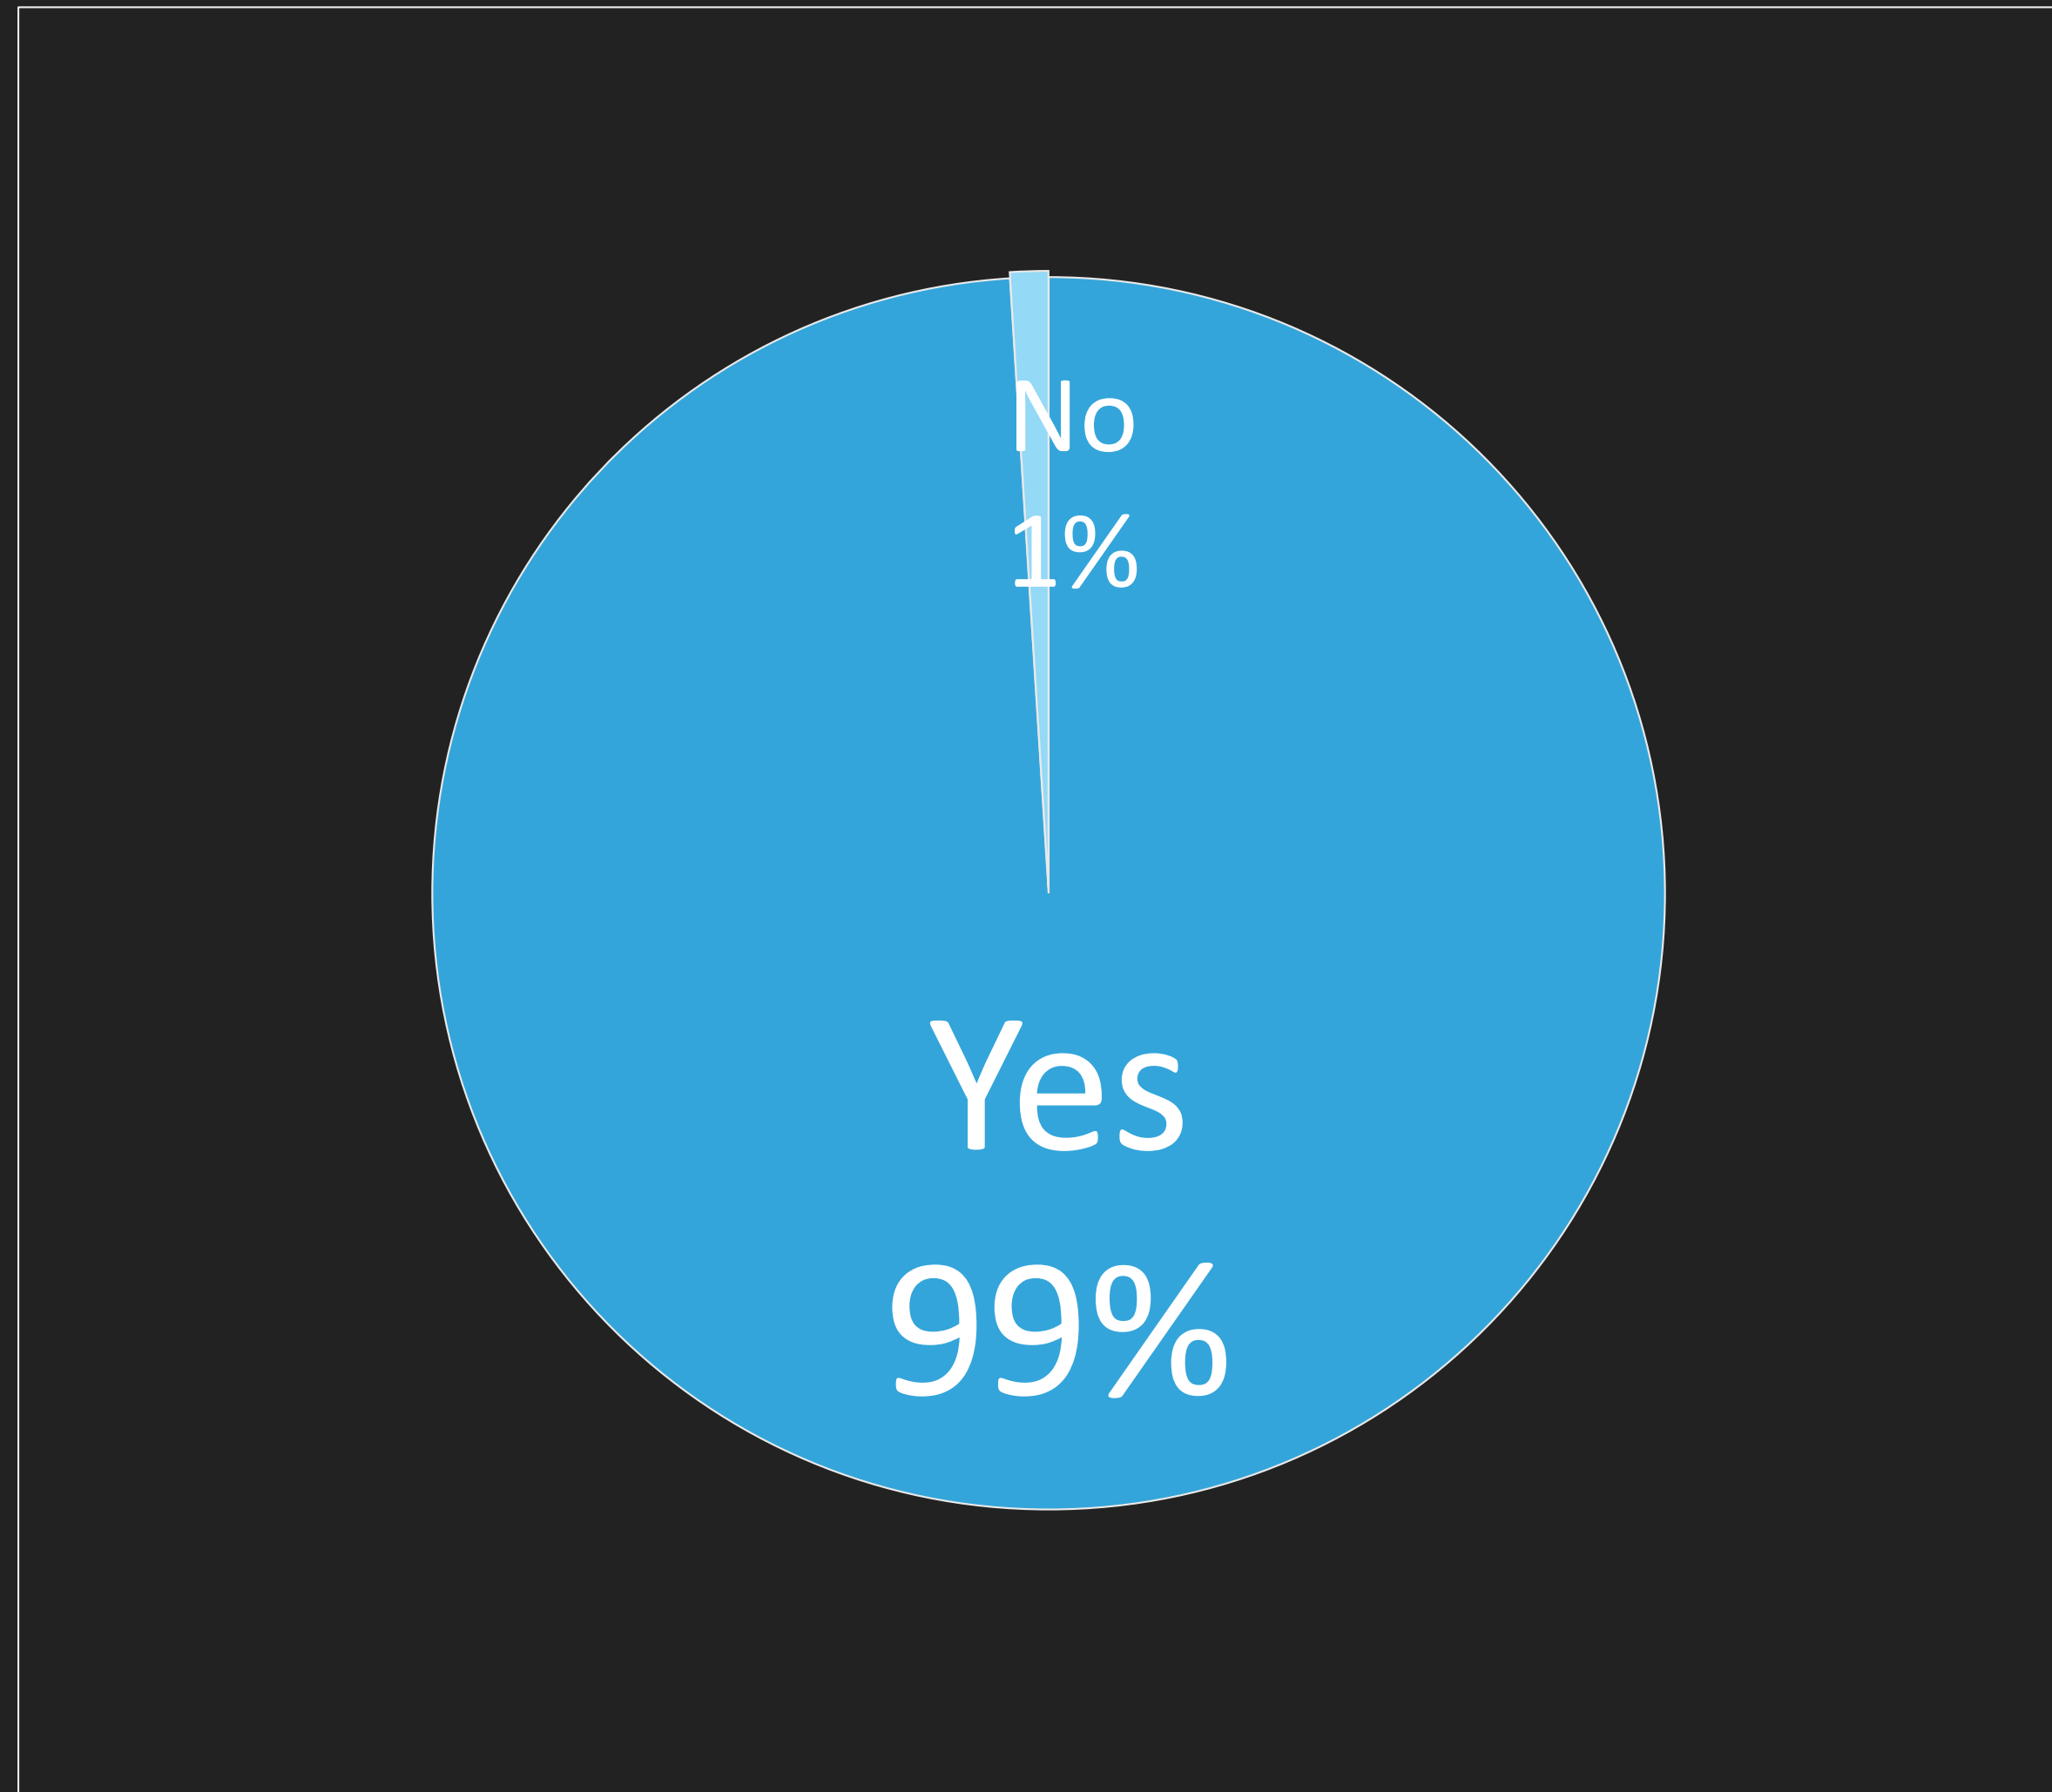

DID YOU HAVE TO SHOW ID?