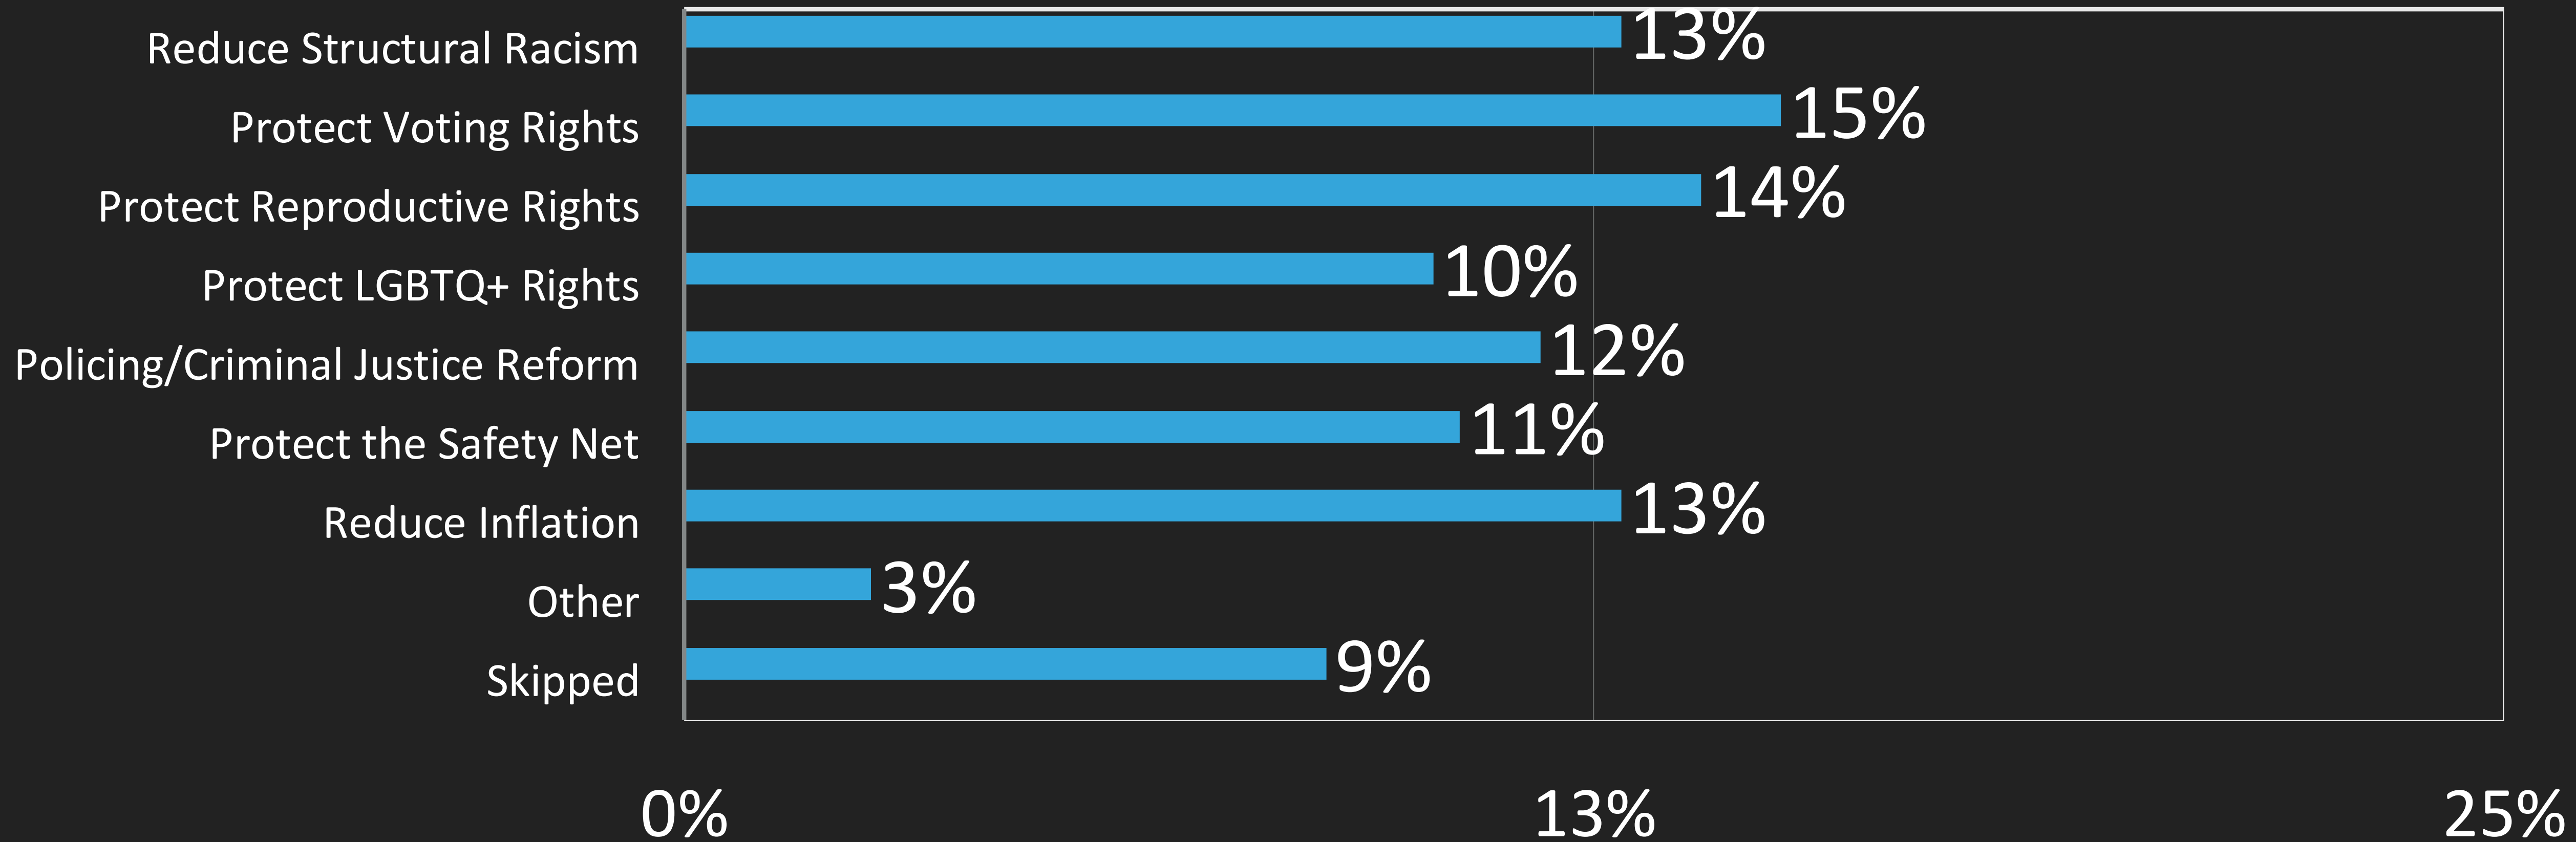

ELECTION DAY – DECEMBER 6, 2022
GEORGIA SENATE RUNOFF ELECTION

EXIT POLL ANALYSIS

NCBCP UNITY '22 GA SENATE ELECTION RUNOFF EXIT POLL INCLUDES 113 BLACK VOTERS RESPONSES

EXIT POLL PARTNERS INCLUDED: GA-STAND UP, GCPA, GA BWR, HBCU GREEN FUND/CLAYTON COUNTY GA BWR, GA BLACK YOUTH VOTE

WHY DID YOU VOTE IN THIS ELECTION?

I VOTED FOR THE CANDIDATE WHO COMMITTED TO ADDRESSING THE FOLLOWING ISSUES

WHAT ARE THE TOP 3 ISSUES FACING THE BLACK COMMUNITY? (OF 14 OPTIONS)

WHAT ISSUES ARE THE TOP 3 ISSUES THREATENING YOU OR YOUR FAMILY? (OF 14 OPTIONS)