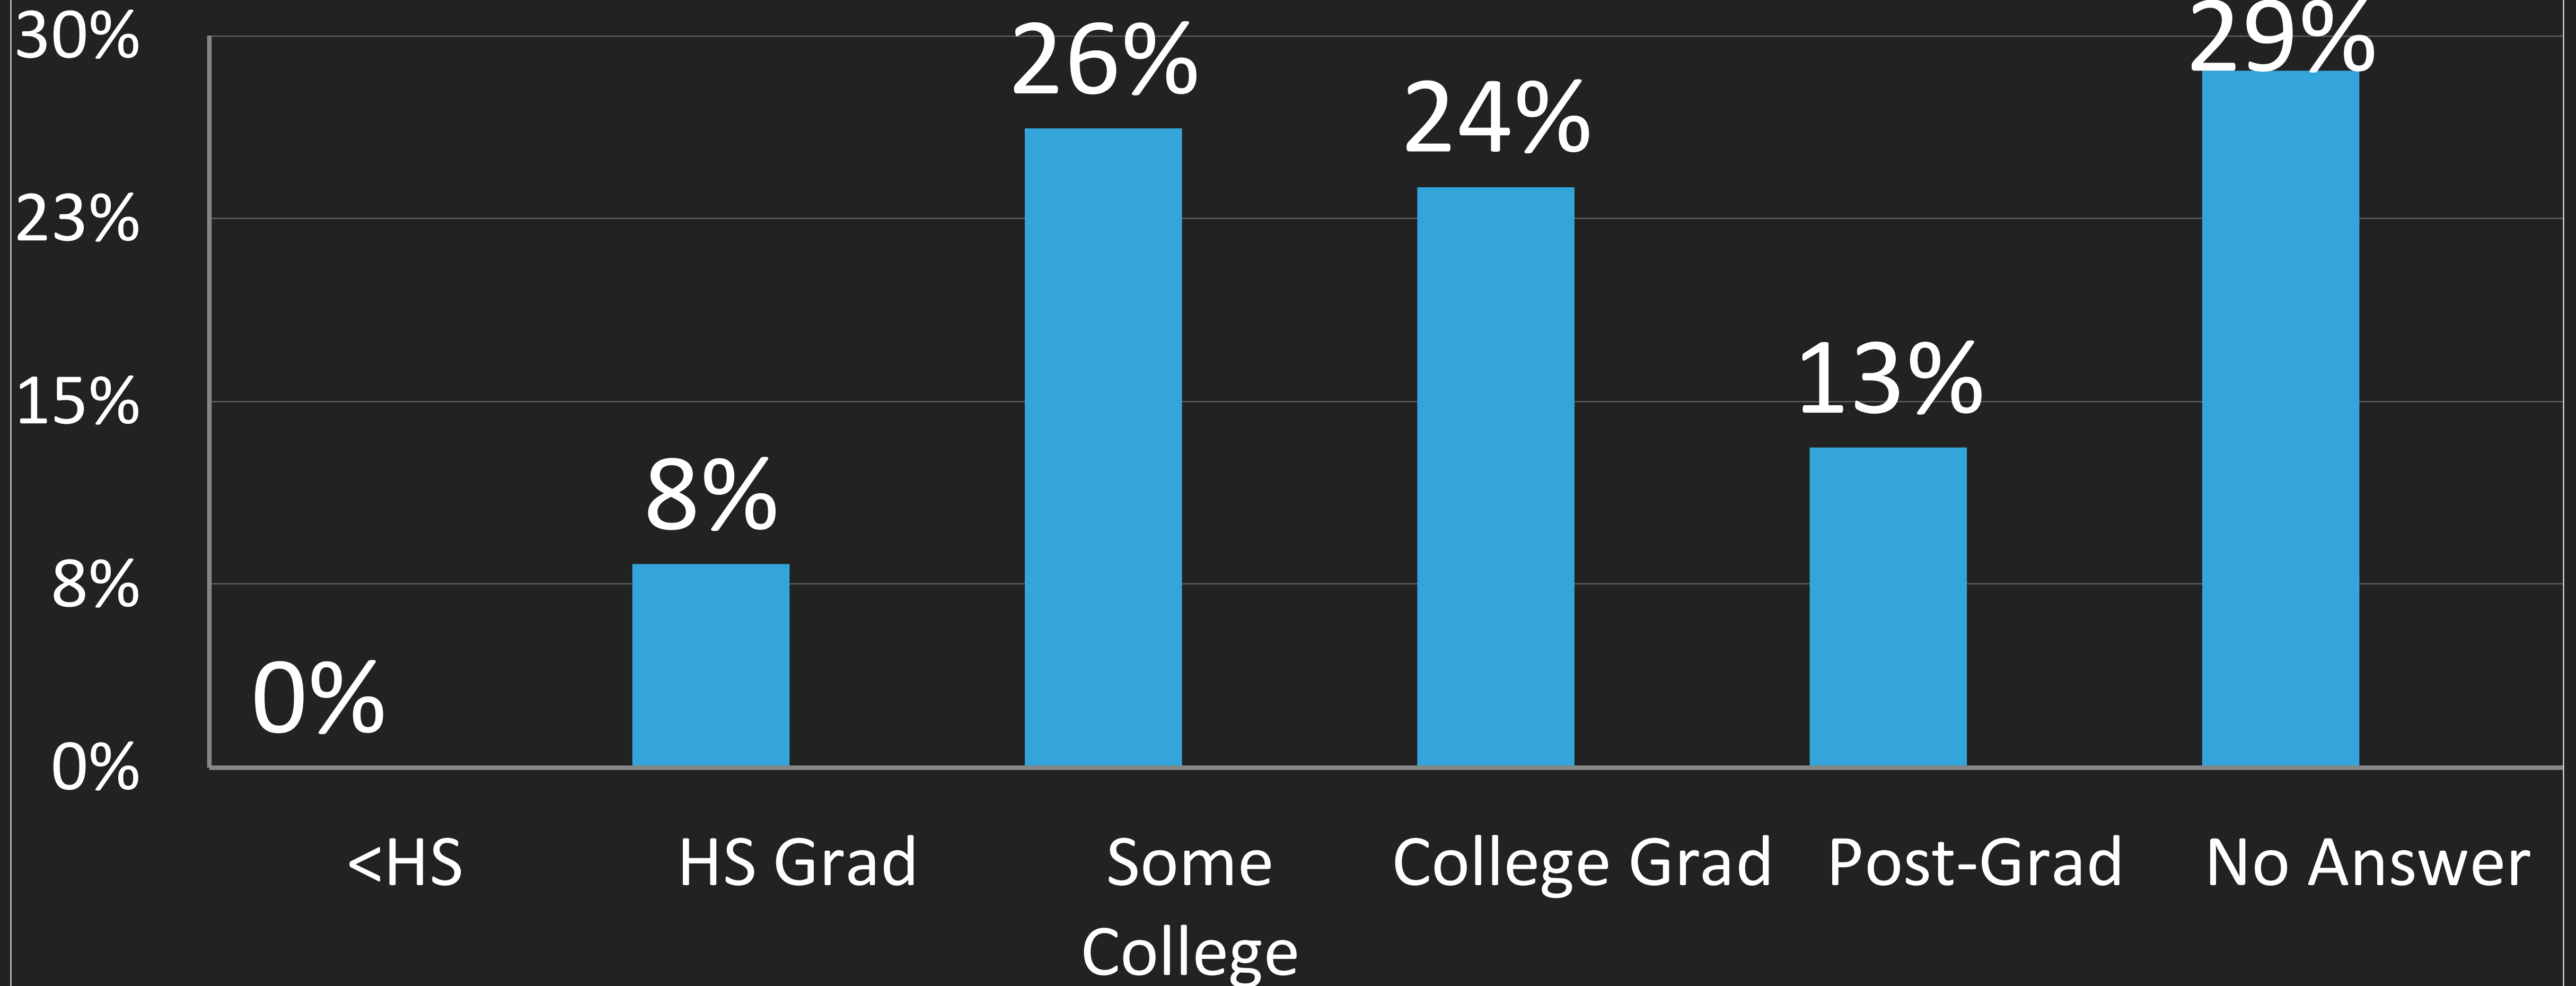

ELECTION DAY – DECEMBER 6, 2022
GEORGIA SENATE RUNOFF ELECTION

EXIT POLL ANALYSIS

NCBCP UNITY '22 GA SENATE ELECTION RUNOFF EXIT POLL INCLUDES 113 BLACK VOTERS RESPONSES

EXIT POLL PARTNERS INCLUDED: GA-STAND UP, GCPA, GA BWR, HBCU GREEN FUND/CLAYTON COUNTY GA BWR, GA BLACK YOUTH VOTE

GENDER

NCBCP UNITY 2022 GA ELECTION DAY RUNOFF ELECTION - EXIT POLL ANALYSIS

AGE

EDUCATION

INCOME

EMPLOYMENT