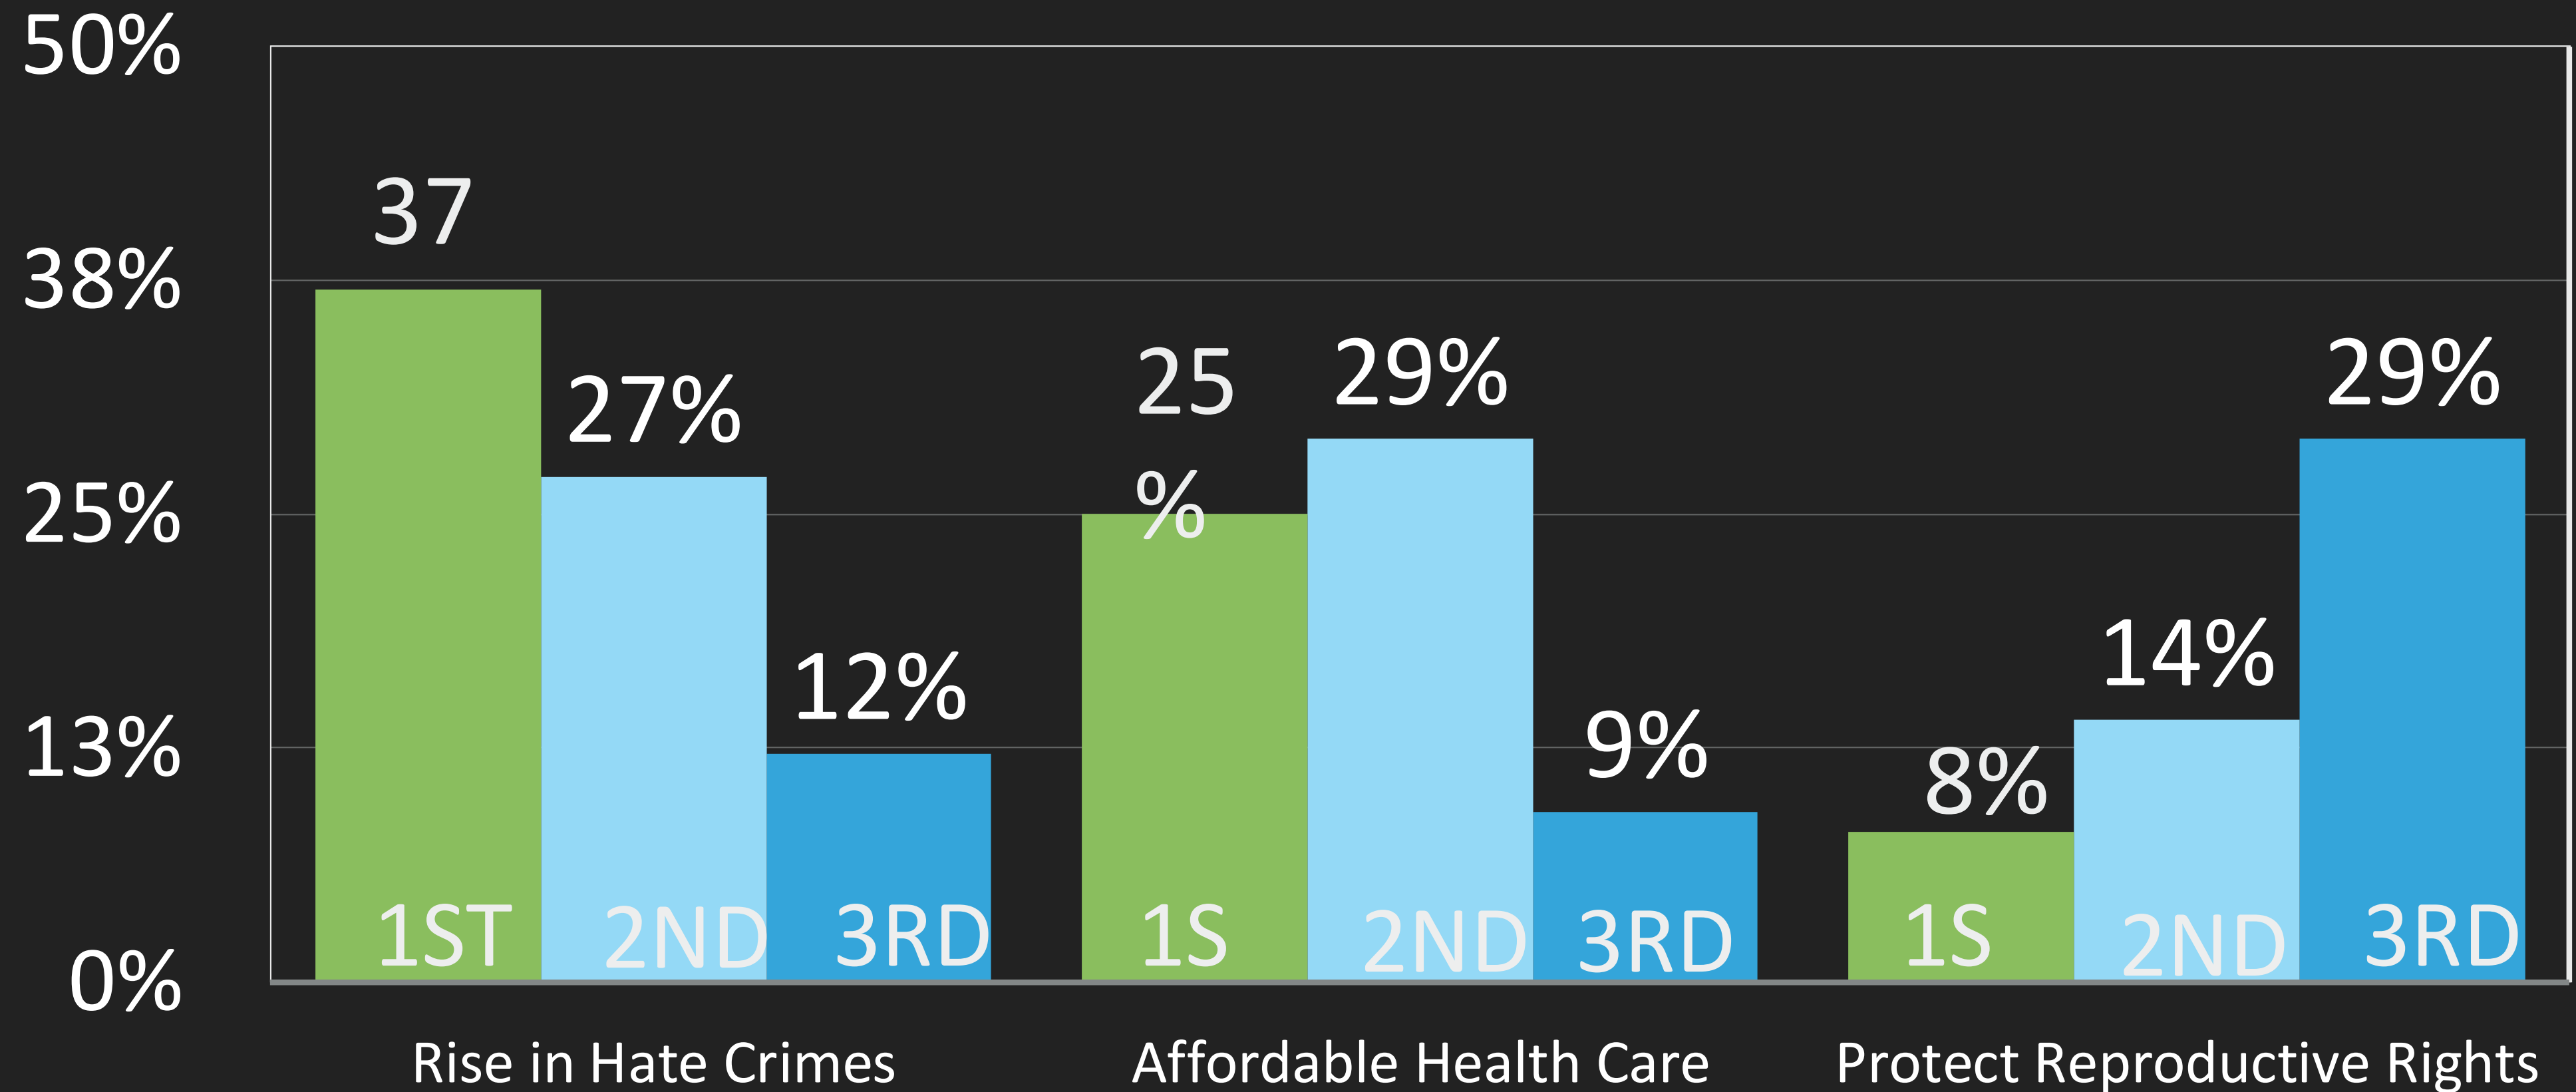

ELECTION DAY – DECEMBER 6, 2022
GEORGIA SENATE RUNOFF ELECTION

EXIT POLL ANALYSIS

NCBCP UNITY '22 GA SENATE ELECTION RUNOFF EXIT POLL INCLUDES 113 BLACK VOTERS RESPONSES

EXIT POLL PARTNERS INCLUDED: GA-STAND UP, GCPA, GA BWR, HBCU GREEN FUND/CLAYTON COUNTY GA BWR, GA BLACK YOUTH VOTE

RESULTS RELEASED ON 12/15/2022

IS THIS YOUR FIRST TIME VOTING?

HOW WOULD YOU RATE YOUR VOTING EXPERIENCE?

WHEN DID YOU VOTE?

DID YOU CAST A REGULAR BALLOT OR A PROVISIONAL BALLOT?

DID YOU HAVE TO SHOW ID?

VOTING PROBLEMS

WHY DID YOU VOTE IN THIS ELECTION?

I VOTED FOR THE CANDIDATE WHO COMMITTED TO ADDRESSING THE FOLLOWING ISSUES

WHAT ARE THE TOP 3 ISSUES FACING THE BLACK COMMUNITY? (OF 14 OPTIONS)

WHAT ISSUES ARE THE TOP 3 ISSUES THREATENING YOU OR YOUR FAMILY? (OF 14 OPTIONS)