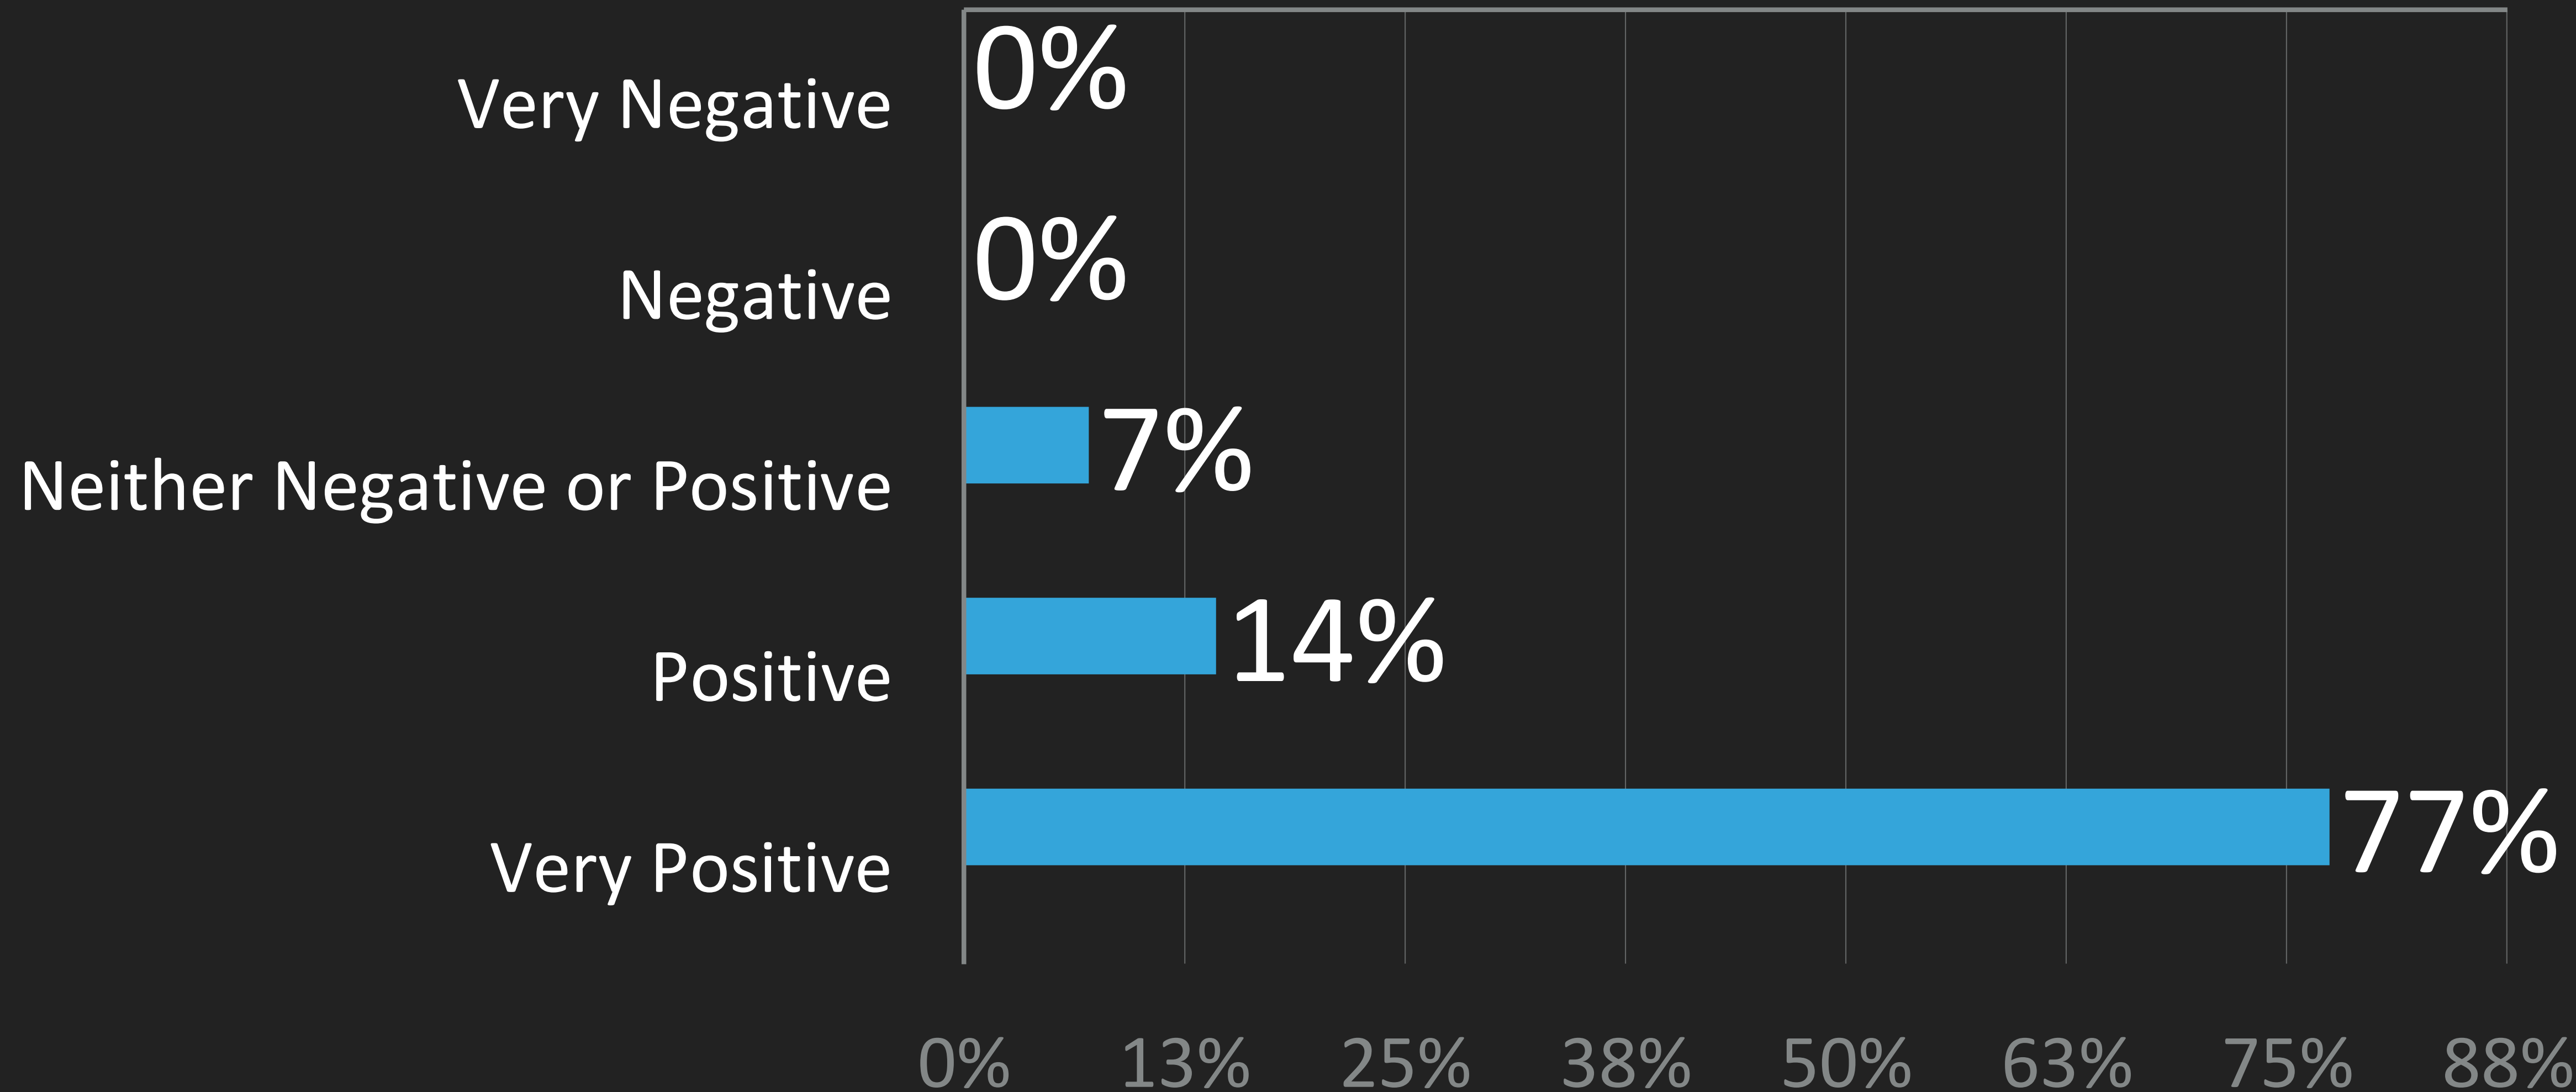

HOW WOULD YOU RATE YOUR VOTING EXPERIENCE?