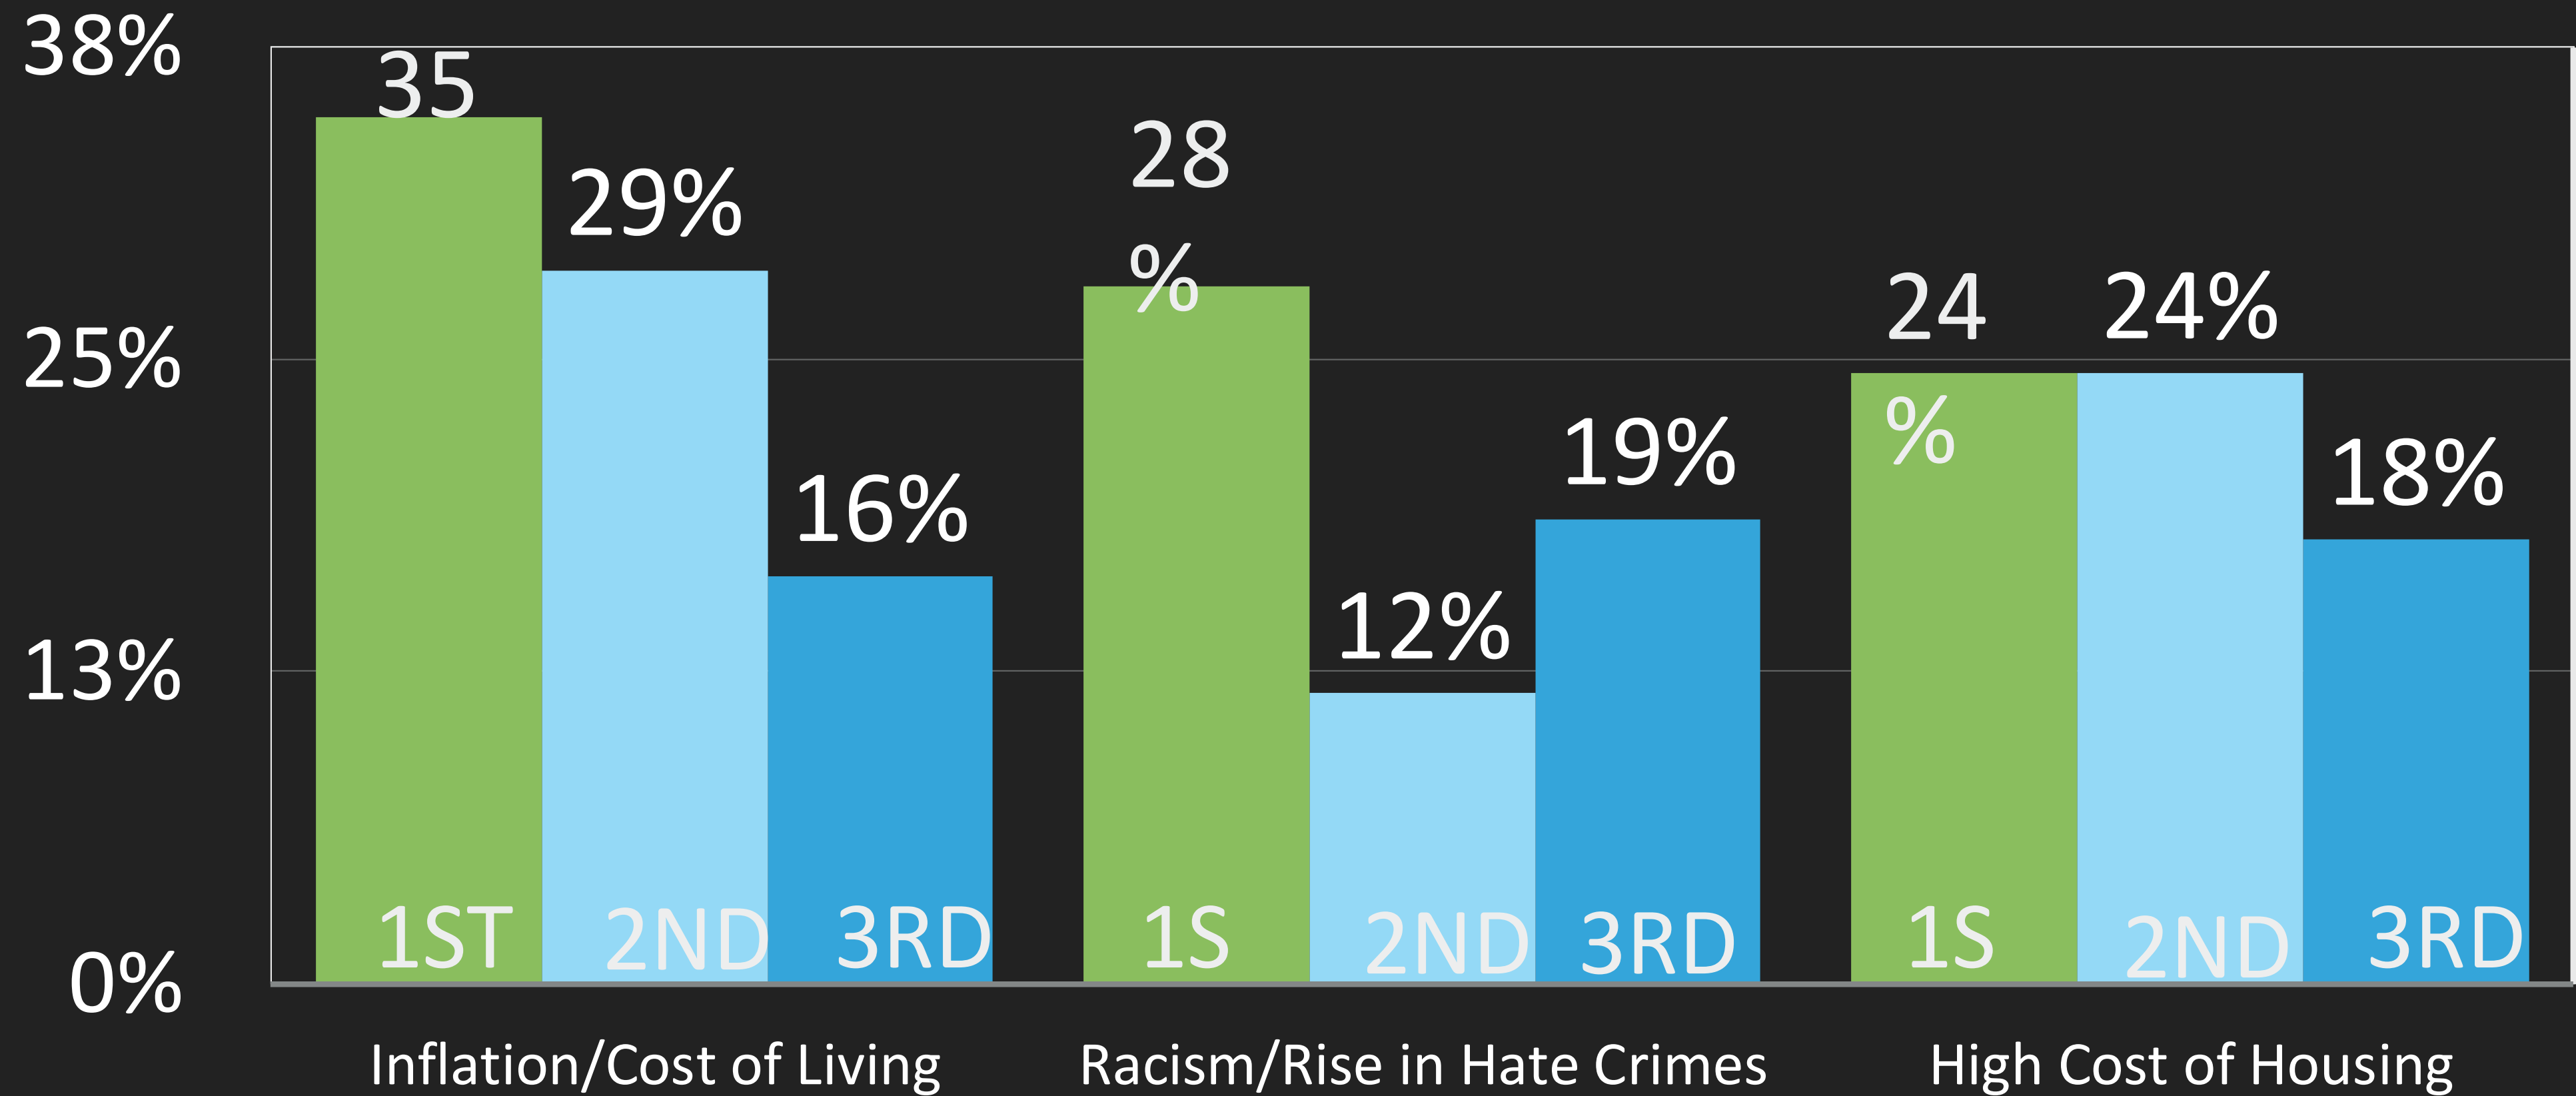

WHY DID YOU VOTE IN THIS ELECTION?

I VOTED FOR THE CANDIDATE WHO COMMITTED TO ADDRESSING THE FOLLOWING ISSUES

WHAT ARE THE TOP 3 ISSUES FACING THE BLACK COMMUNITY? (OF 14 OPTIONS)

WHAT ISSUES ARE THE TOP 3 ISSUES THREATENING YOU OR YOUR FAMILY? (OF 14 OPTIONS)

GENDER

NCBCP UNITY 2022 GA ELECTION DAY RUNOFF ELECTION - EXIT POLL ANALYSIS

AGE

EDUCATION

INCOME

EMPLOYMENT