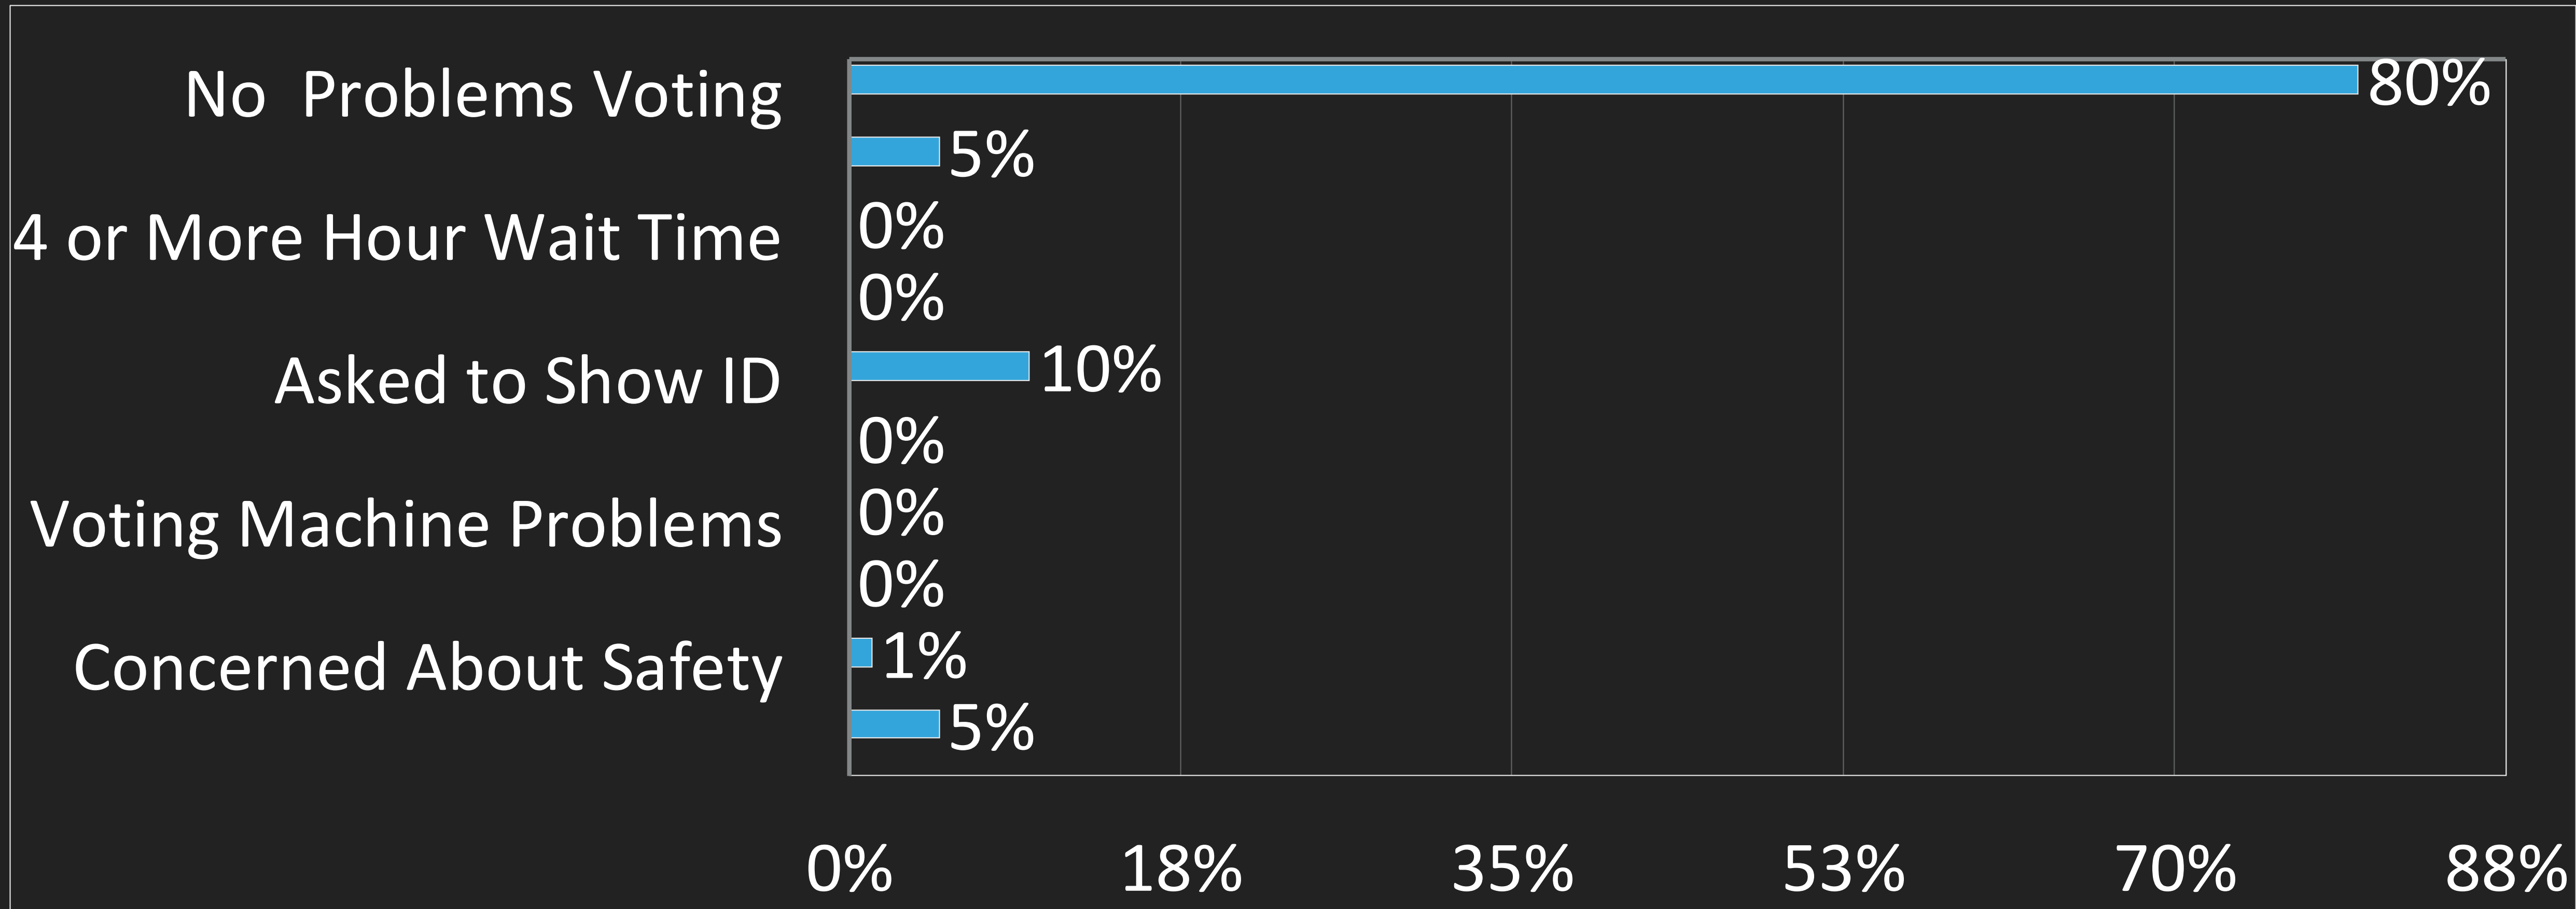

ELECTION DAY – DECEMBER 6, 2022
GEORGIA SENATE RUNOFF ELECTION

EXIT POLL ANALYSIS

NCBCP UNITY '22 GA SENATE ELECTION RUNOFF EXIT POLL INCLUDES 113 BLACK VOTERS RESPONSES

EXIT POLL PARTNERS INCLUDED: GA-STAND UP, GCPA, GA BWR, HBCU GREEN FUND/CLAYTON COUNTY GA BWR, GA BLACK YOUTH VOTE

WHY DID YOU VOTE IN THIS ELECTION?

I VOTED FOR THE CANDIDATE WHO COMMITTED TO ADDRESSING THE FOLLOWING ISSUES

WHAT ARE THE TOP 3 ISSUES FACING THE BLACK COMMUNITY? (OF 14 OPTIONS)

WHAT ISSUES ARE THE TOP 3 ISSUES THREATENING YOU OR YOUR FAMILY? (OF 14 OPTIONS)