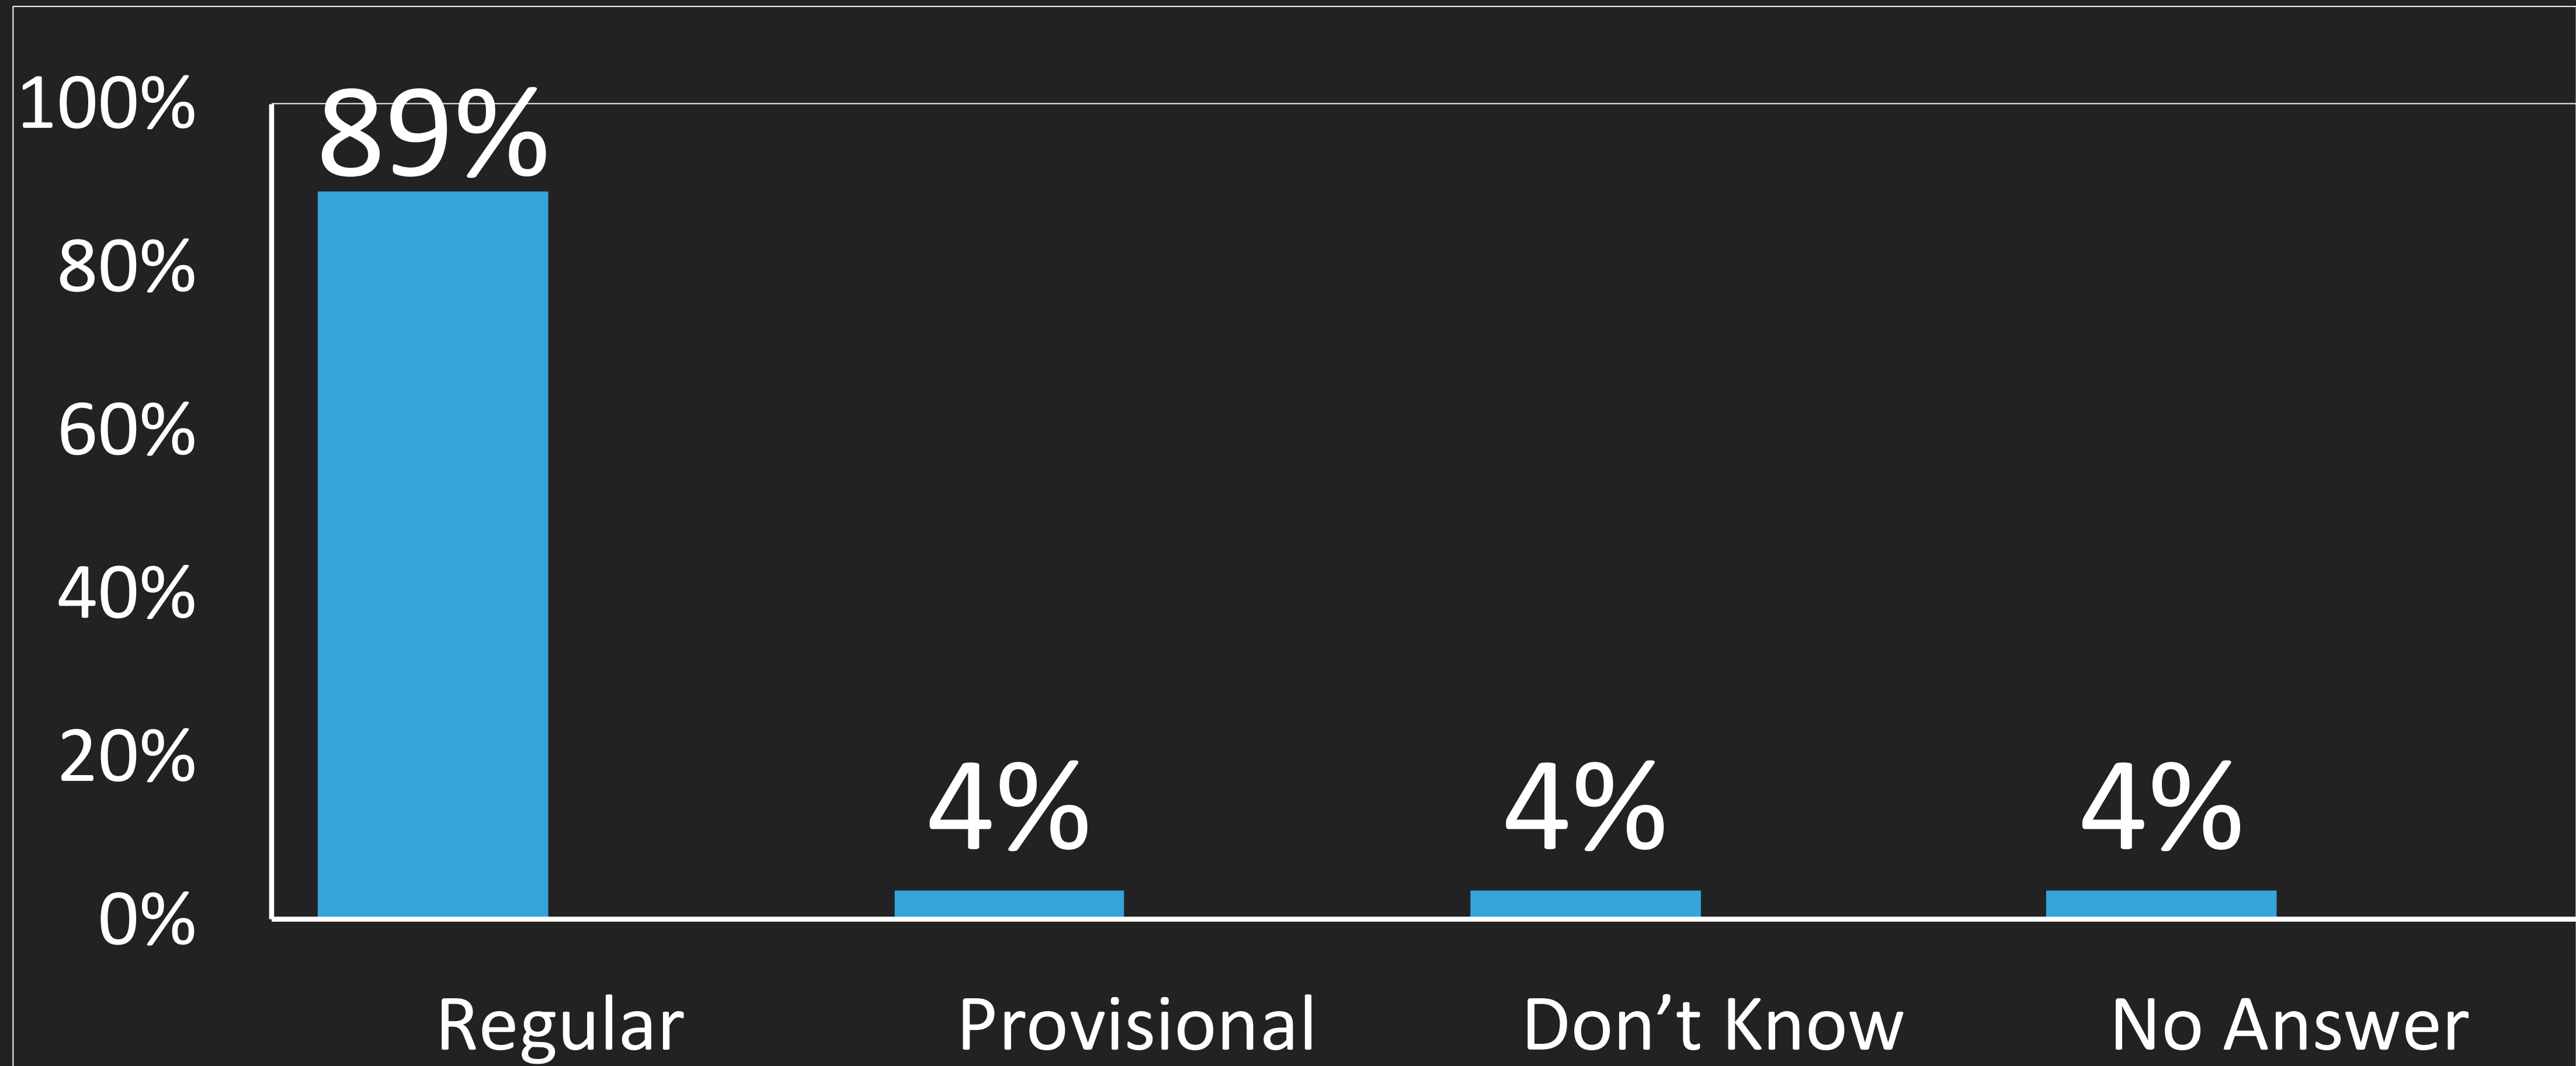

DID YOU CAST A REGULAR BALLOT OR A PROVISIONAL BALLOT?