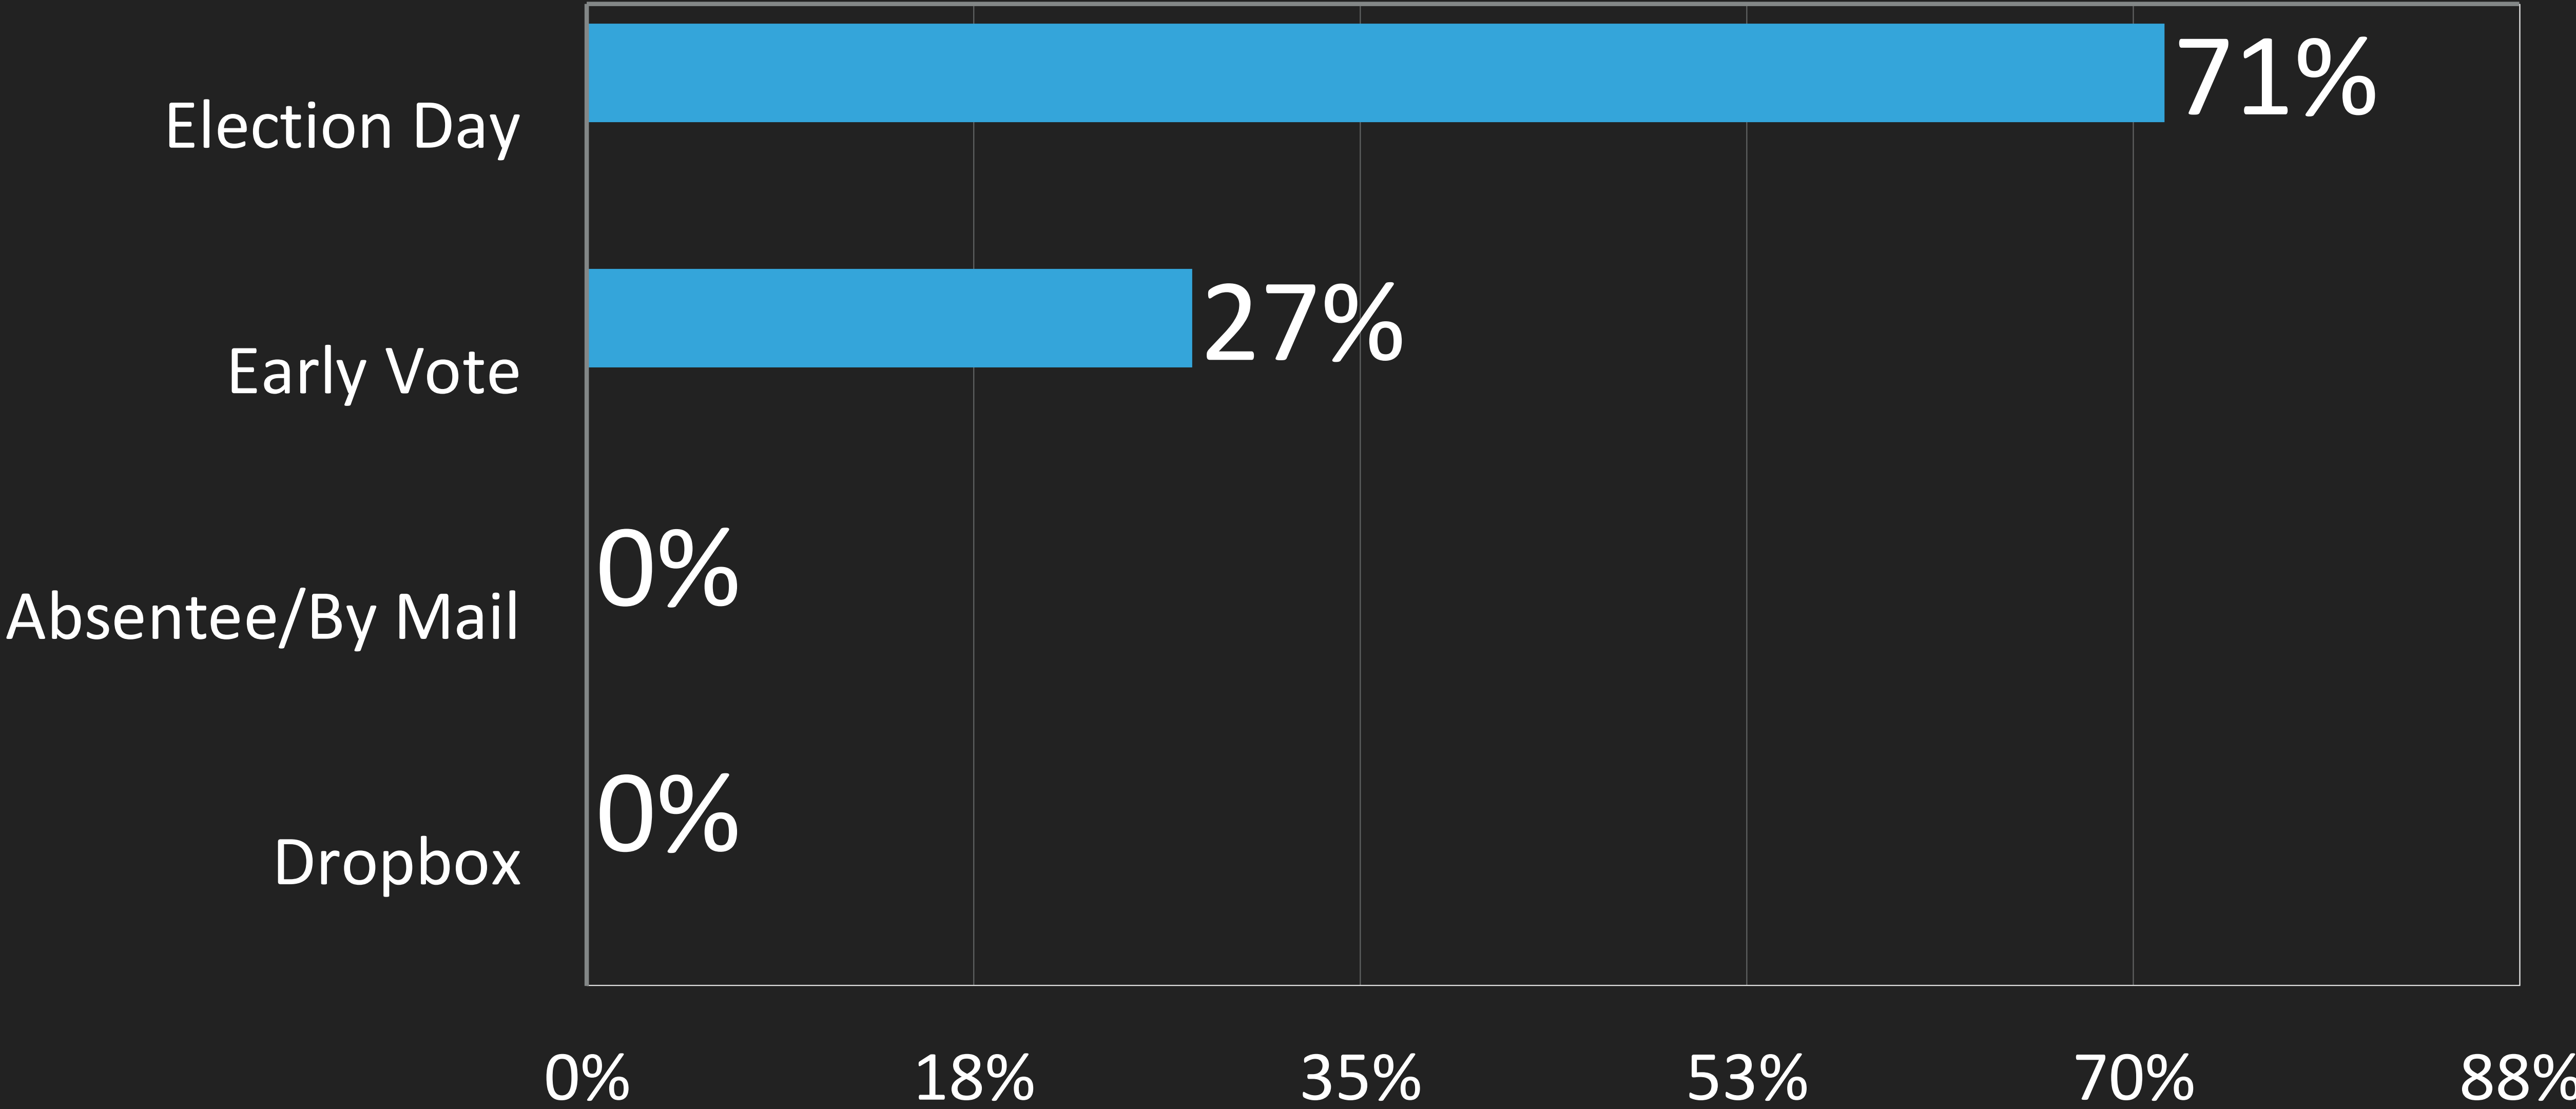

WHEN DID YOU VOTE?