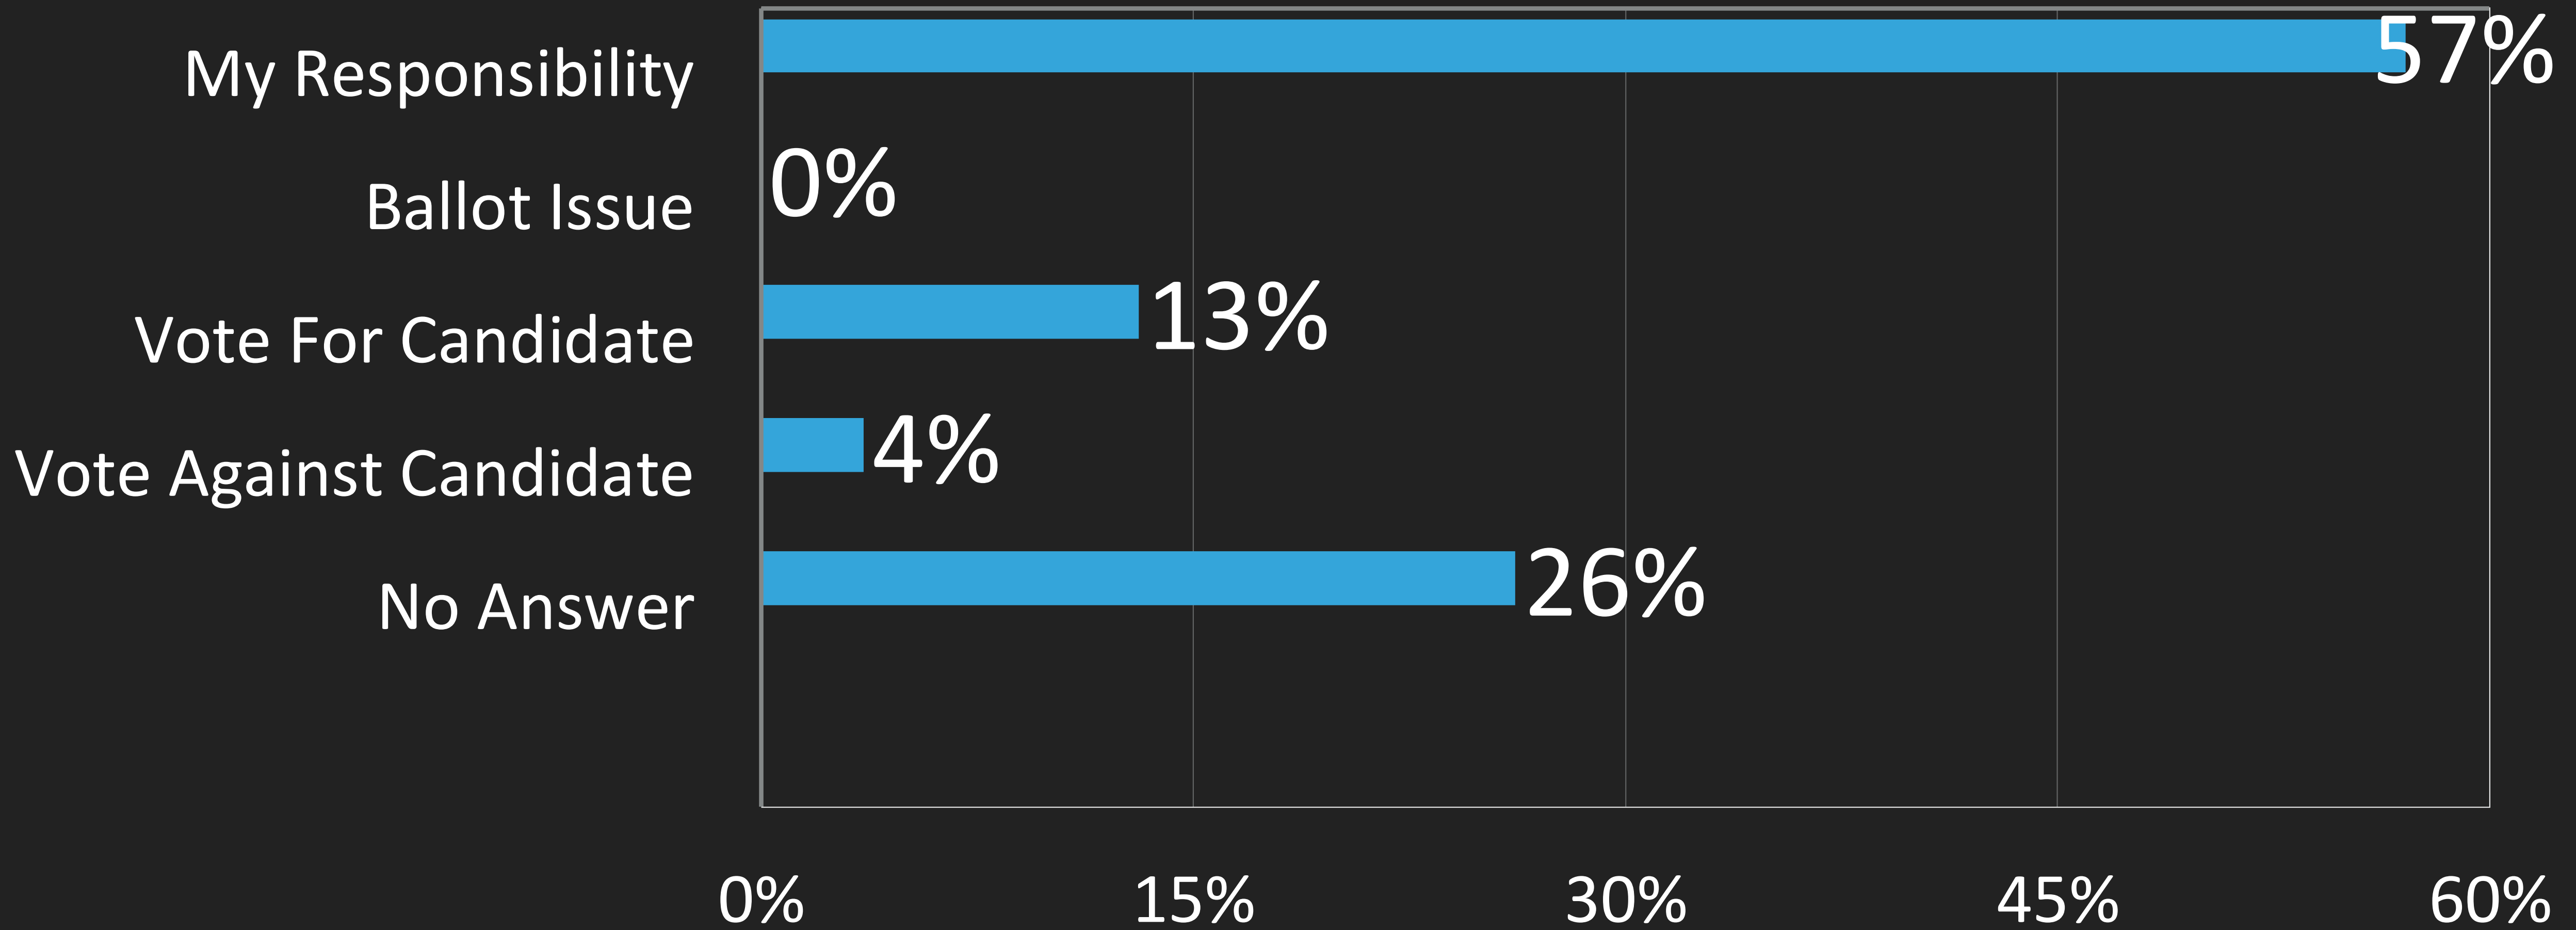

ELECTION DAY – DECEMBER 6, 2022
GEORGIA SENATE RUNOFF ELECTION

EXIT POLL ANALYSIS

NCBCP UNITY '22 GA SENATE ELECTION RUNOFF EXIT POLL INCLUDES 113 BLACK VOTERS RESPONSES

EXIT POLL PARTNERS INCLUDED: GA-STAND UP, GCPA, GA BWR, HBCU GREEN FUND/CLAYTON COUNTY GA BWR, GA BLACK YOUTH VOTE

WHY DID YOU VOTE IN THIS ELECTION?

I VOTED FOR THE CANDIDATE WHO COMMITTED TO ADDRESSING THE FOLLOWING ISSUES

WHAT ARE THE TOP 3 ISSUES FACING THE BLACK COMMUNITY? (OF 14 OPTIONS)

WHAT ISSUES ARE THE TOP 3 ISSUES THREATENING YOU OR YOUR FAMILY? (OF 14 OPTIONS)