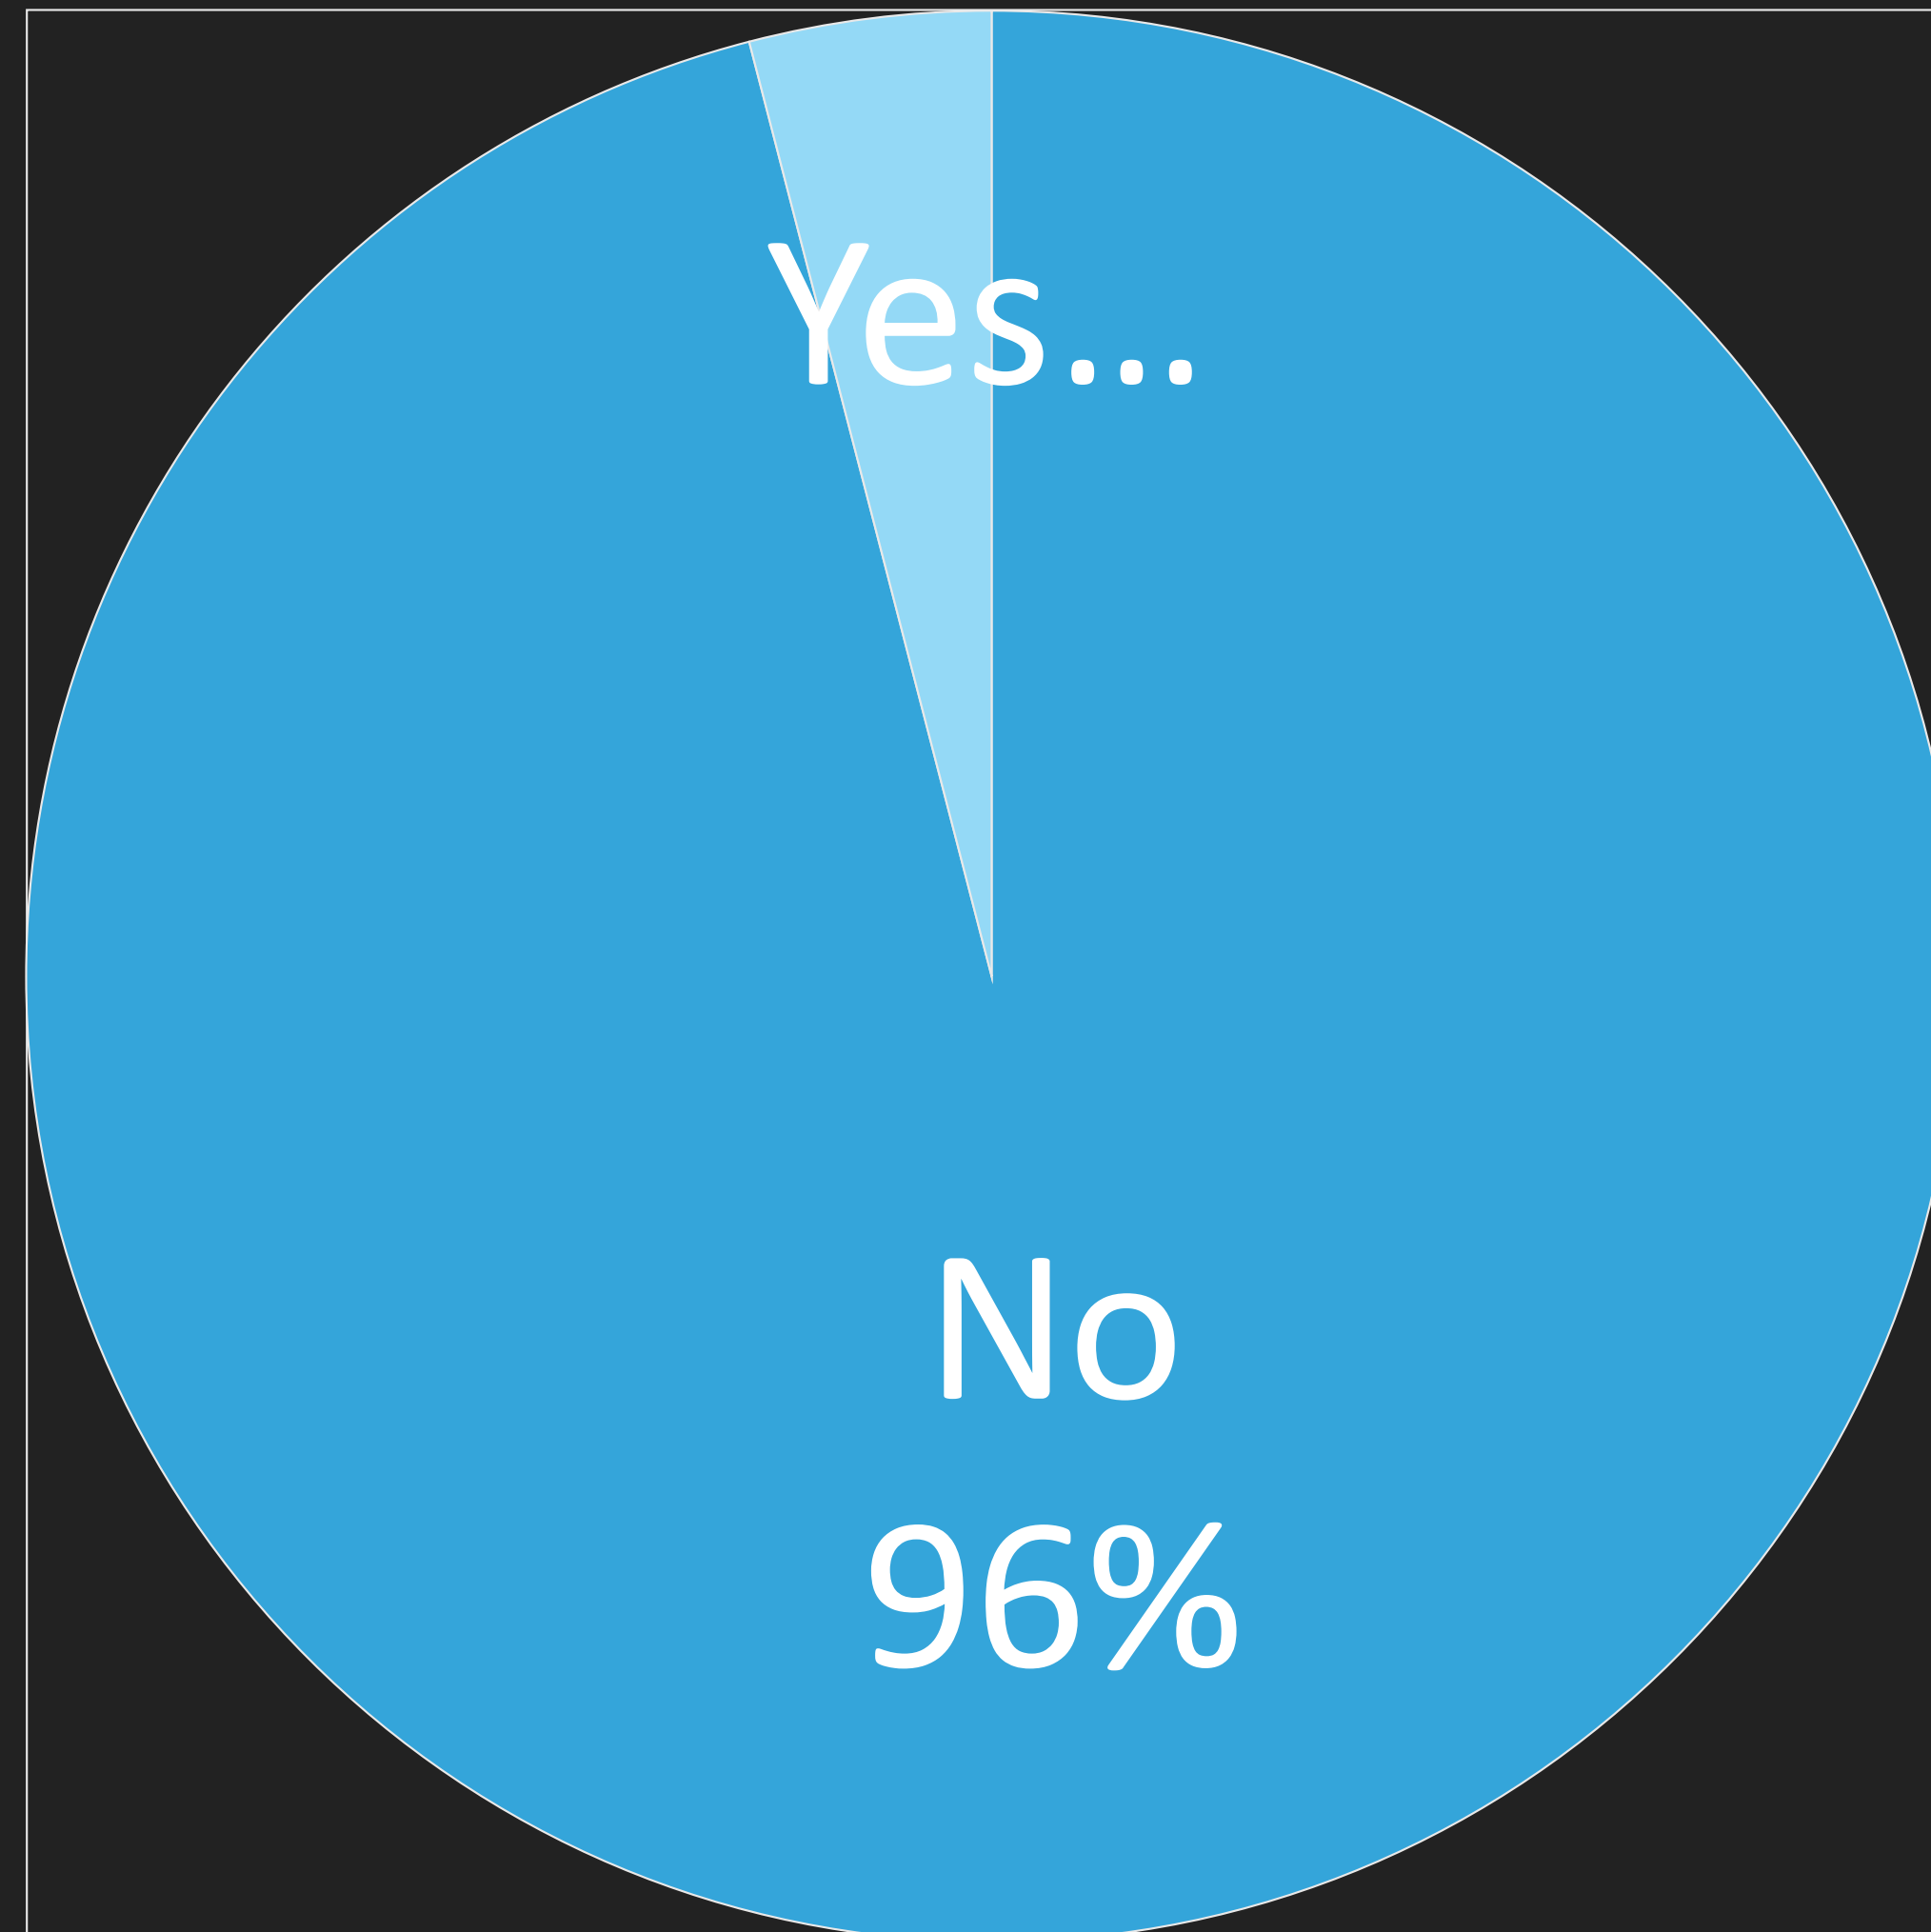

IS THIS YOUR FIRST TIME VOTING?